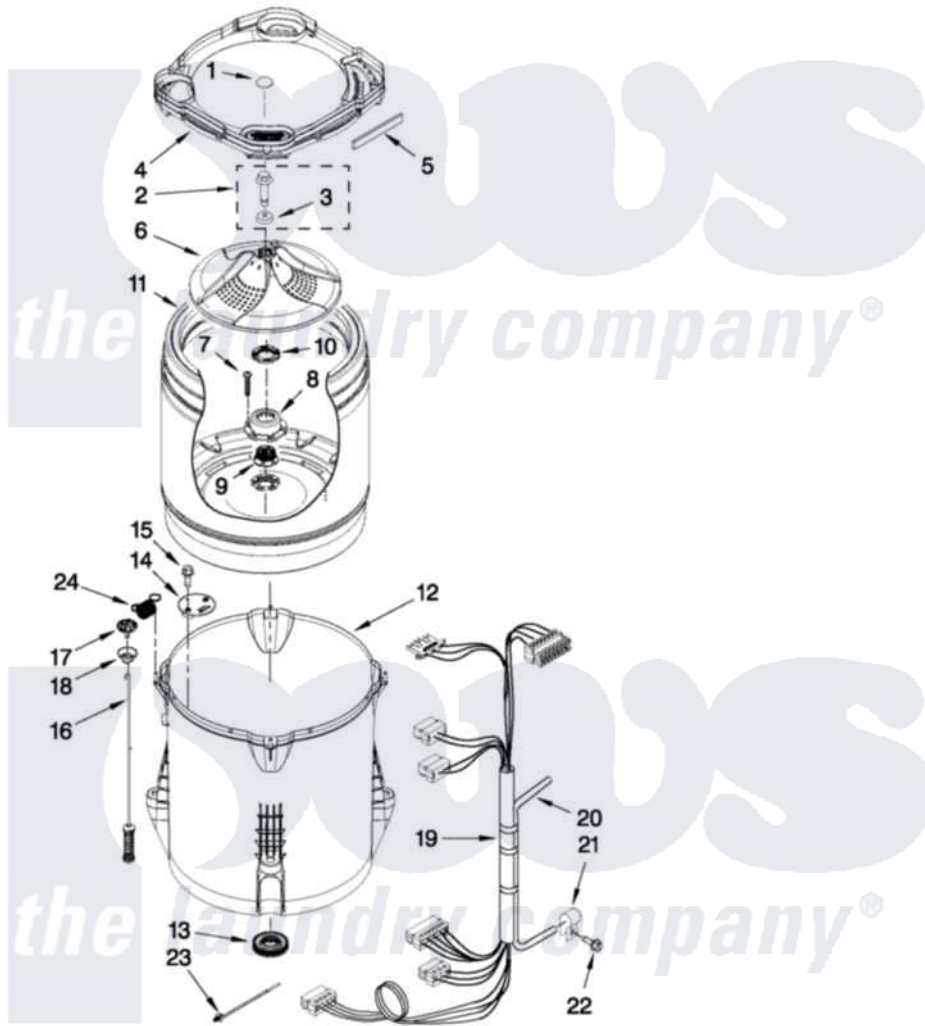

Maytag MVWC450XW3 03 - BASKET AND TUB PARTS

BASKET AND TUB PARTS

For Model: MVWC450XW3
(White)

FOR ORDERING INFORMATION REFER TO PARTS PRICE LIST

W10445442

5

Maytag Residential Maytag MVWC450XW3 Washer Parts Parts Diagram 03 - BASKET AND TUB PARTS

[Click on the part number to view part](#)

Item	Original Part Number	Replaced By	Status	Part Description
1	W10305251			Cap, Impeller
2	W10003790			Screw And Washer
3	3949550			Washer
4	W10215146			Tub Ring
5	W10205824			Absorber, Impact
6	W10215119			Impeller
7	8533953			Screw, 8-16 X 1.000
8	W10291415	W10324651		Hub
9	W10291416	W10324651		Hub
10	W10291417	W10324651		Hub
11	W10238268	W10324650		Basket
12	W10238301	W10324648		Tub-Outer
13	W10006371	W10324647		Seal-Tub
14	W10215093			Filter, Drain Pump
15	8533928			Screw, 8-18 X 3/4
16	W10257085	W10317709		Damper Assembly, Tub Suspension

17	W10215136	W10440729	Suspension
18	W10256551	W10440729	Suspension
19	W10268821		Harness, Lower
20	W10297437	353244	Hose, Pressure Switch
21	W10005430		Clamp, Pressure Hose Retainer
22	8533943	W10109200	Screw, Baffle Mounting
23	W10298887		Cable Tie
24	W10348658	W10400895	Spring