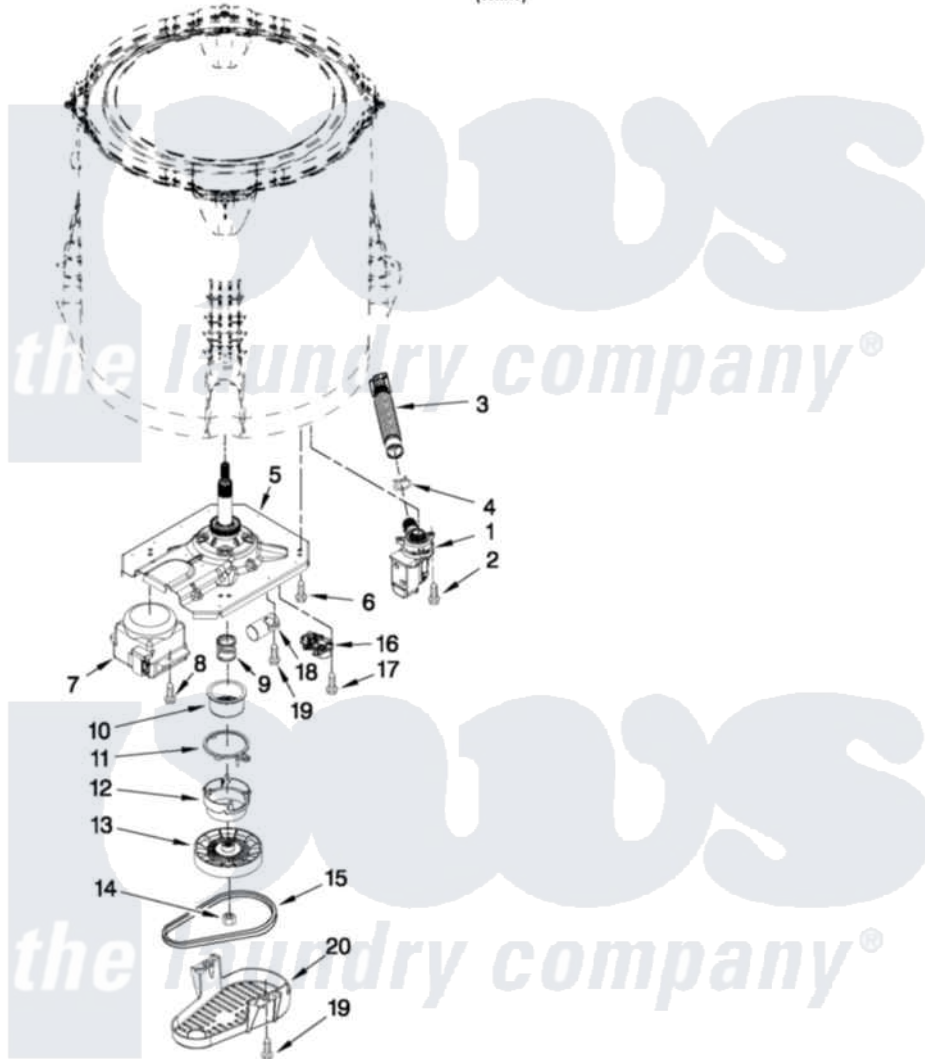

# Maytag MVWC450XW3 04 - GEARCASE, MOTOR AND PUMP PARTS

## GEARCASE, MOTOR AND PUMP PARTS

For Model: MVWC450XW3  
(White)

FOR ORDERING INFORMATION REFER TO PARTS PRICE LIST

6

W10445442

Maytag [Residential Maytag MVWC450XW3 Washer Parts](#) Parts Diagram 04 - GEARCASE, MOTOR AND PUMP PARTS

[Click on the part number to view part](#)

Item	Original Part Number	Replaced By	Status	Part Description
1	<a href="#">W10276397</a>			Pump Assembly, Drain
2	<a href="#">W10004910</a>			Screw, 12-16 X 1-1/4
3	<a href="#">W10215091</a>			Hose, Inner Drain Assembly
4	8317496	<a href="#">285655</a>		Clamp, Hose
5	W10006401	<a href="#">W10330039</a>		Gearcase
6	<a href="#">W10249633</a>			Screw, 7.2-1.6 X 30
7	<a href="#">W10363173</a>			Motor, Drive
8	W10094780	<a href="#">W10182109</a>		Screw-Kit
9	W10326374	<a href="#">W10315818</a>		Cam
10	W10006352	<a href="#">W10315818</a>		Cam
11	W10006353	<a href="#">W10315818</a>		Cam
12	W10006354	<a href="#">W10315818</a>		Cam
13	<a href="#">W10006356</a>			Pulley
14	<a href="#">W10163336</a>			Nut, Pulley
15	<a href="#">W10006384</a>			Belt, Drive
16	<a href="#">W10006355</a>			Actuator, Shift

17	<a href="#">9741052</a>	Screw, 6-32 X 1.00
18	<a href="#">W10278117</a>	Capacitor, Motor Run
19	<a href="#">357640</a>	Screw And Washer
20	<a href="#">W10006383</a>	Shield, Pulley Cover