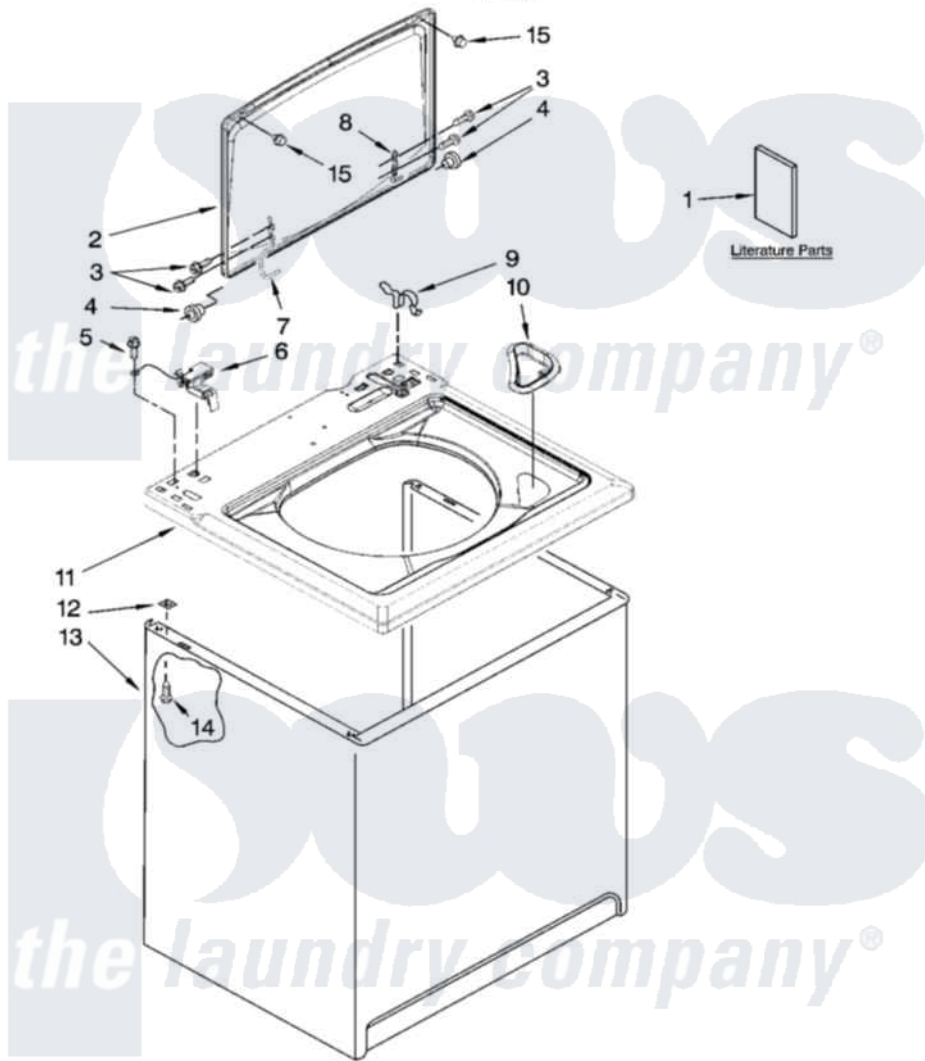

Maytag MVWC500VW0 01 - TOP AND CABINET PARTS

MAYTAG

TOP AND CABINET PARTS

For Model: MVWC500VW0
(White)

AUTOMATIC
WASHER

9-08 Litho in U.S.A. (drd)(bay)

1

Part No. W10222222 Rev. A

Maytag [Residential Maytag MVWC500VW0 Washer Parts](#) Parts Diagram 01 - TOP AND CABINET PARTS

[Click on the part number to view part](#)

| Item | Original Part Number | Replaced By | Status | Part Description |
|------|---------------------------|---------------------------|---------------|--|
| 1 | W10200331 | | Not Available | Installation Instructions (English/French) |
| " | W10200662 | | Not Available | Installation Instructions (Spanish) |
| " | W10092796 | | Not Available | Use & Care Guide (English/French) |
| " | W10092797 | | Not Available | Use & Care Guide (Spanish) |
| " | W10092800 | | Not Available | Feature Sheet (English/French) |
| " | W10092801 | | Not Available | Feature Sheet (Spanish) |
| " | W10092805 | | Not Available | Energy Guide |
| " | W10111392 | | Not Available | Wiring Diagram |
| 2 | W10093782 | W10193868 | | Lid |
| 3 | W10119828 | | | Screw, Lid Hinge Mounting |
| 4 | 8319539 | | | Bearing, Lid Hinge |
| 5 | 3351614 | | | Screw, Gearcase Cover Mounting |
| 6 | 8318084 | | | Switch, Lid |

| | | | |
|----|---------------------------|---------------------------|--------------------------------------|
| 7 | 8559336 | W10225136 | Hinge 7 Pad Assembly |
| 8 | 91770 | | Hinge, Lid |
| 9 | 62780 | | Clip, Top And Cabinet And Rear Panel |
| 10 | W10192089 | | Dispenser, Bleach |
| 11 | W10194868 | | Top |
| 12 | 62750 | | Spacer, Cabinet To Top (4) |
| 13 | 63424 | | Cabinet |
| 14 | 3390631 | | Screw, 10-16 X 3/8 |
| 15 | 9724509 | | Bumper, Lid |