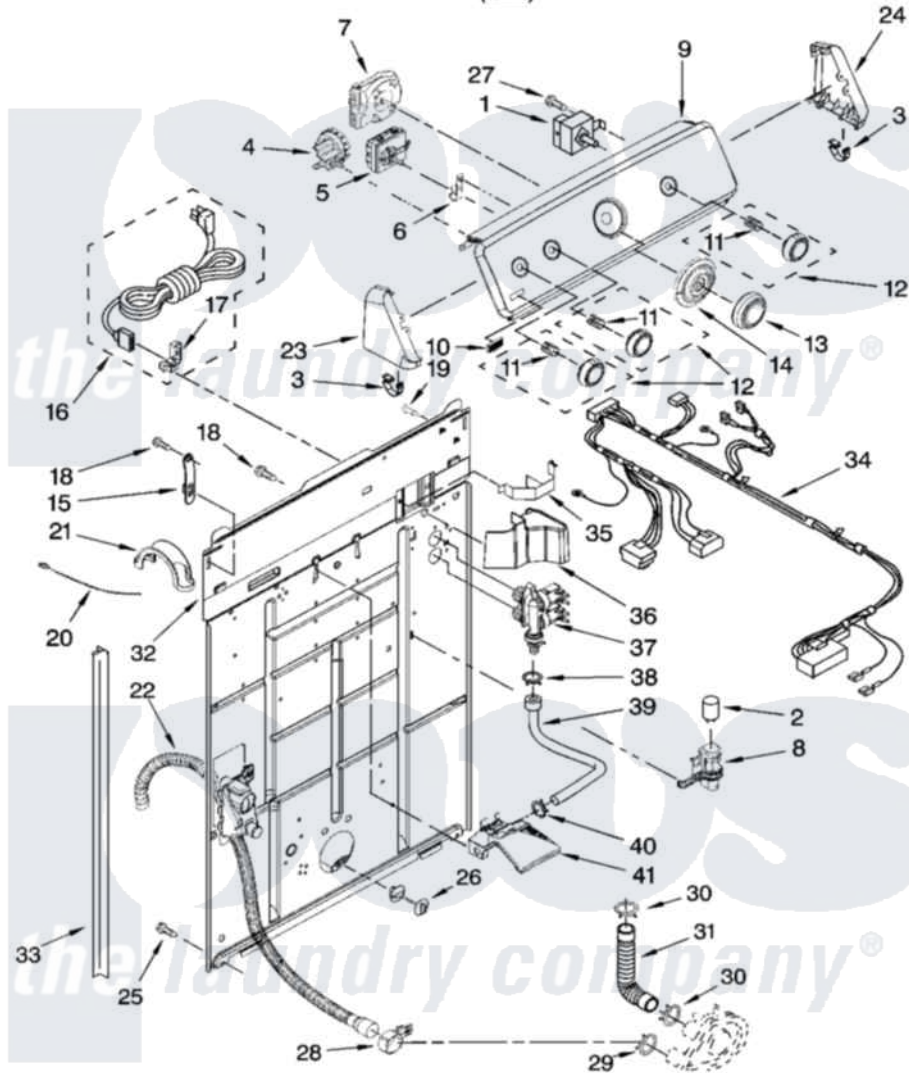

Maytag MVWC500VW0 02 - CONTROLS AND REAR PANEL PARTS

CONTROLS AND REAR PANEL PARTS

For Model: MVWC500VW0
(White)

W10222222

3

Maytag [Residential Maytag MVWC500VW0 Washer Parts](#) Parts Diagram 02 - CONTROLS AND REAR PANEL PARTS
Click on the part number to view part

Item	Original Part Number	Replaced By	Status	Part Description
1	3949187	W10168262		Switch, Rotary
2	8572717			Capacitor, Motor Start
3	8312709			Clip-Console
4	8577844	W10339251		Switch-WL
5	W10202616			Switch, Water Temperature
6	8317975			Restraint, Harness
7	W10111389			Timer
8	8318046			Clip, Capacitor
9	W10089724			Panel, Control
10	W10101390			Badge Assembly
11	8536939			Clip, Knob
12	W10180218			Knob, Control Assembly
13	W10180213			Knob, Timer
14	W10180214			Dial, Timer
15	8568314			Strap, Console
16	8578842	285800		Cord-Power

17	3952821	285777	Relief-Str
18	9740848		Screw, Mixing Valve Mounting
19	3351614		Screw, Gearcase Cover Mounting
20	3347868	W10339879	Tie, Cable
21	8577378		U-Bend, Drain Hose
22	W10189267		Drain Hose Assembly
23	W10193824		Endcap Console Bracket
24	W10193821		Cap, End
25	62863	3390631	Screw, 10-16 X 3/8
26	8519200		Support, Rear Panel
27	3400073		Screw, Ground
28	8541668		Clamp, Hose
29	8317496	285655	Clamp, Hose
30	3363366	616099	Clamp
31	3951449	285871	Hose
32	W10194449		Panel, Rear
33	62747		Pad, Rear Panel
34	W10113813		Harness, Wiring
35	8055003		Clip, Harness And Pressure Switch
36	8314879		Shield, Inlet Valve
37	3979347	3979346	Valve, Water Inlet And Thermistor Assembly
38	301958	596669	Clamp, Manifold
39	W10190501		Hose, Vacuum Break
40	370450	596669	Clamp, Manifold
41	W10190514		Break, Vacuum