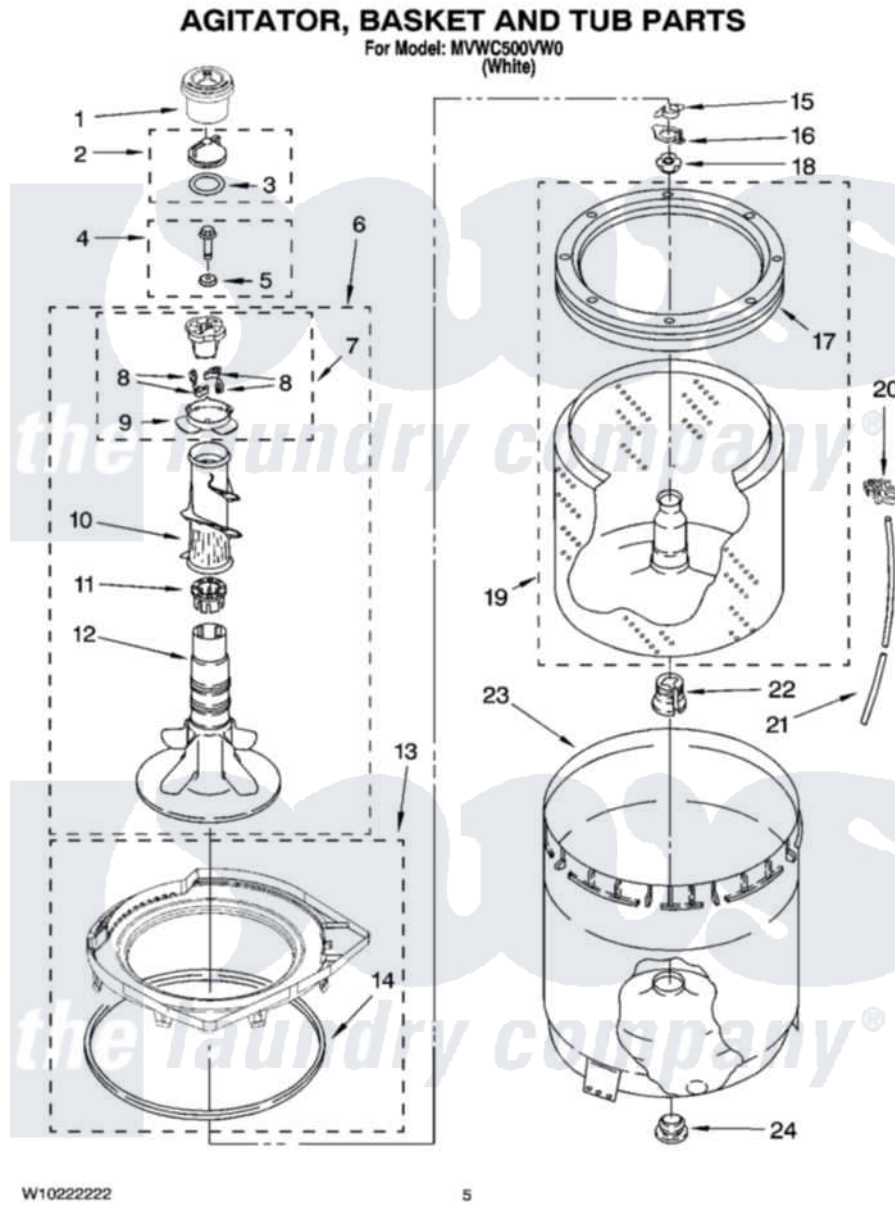

Maytag MVWC500VW0 03 - AGITATOR, BASKET AND TUB PARTS

Maytag Residential Maytag MVWC500VW0 Washer Parts Parts Diagram 03 - AGITATOR, BASKET AND TUB PARTS

Click on the part number to view part

Item	Original Part Number	Replaced By	Status	Part Description
1	8575076	8575076A		Dispenser
2	3354733	W10074580		Cap, Barrier
3	W10072840			Fabric Softener
4	358237			Screw And Washer
5	3949550			Washer
6	W10093672			Agitator
7	3363663	285811		Cam-Agitator
8	3366877	80040		Dog-Agitator
9	3363661			Bearing, Driven Cam
10	3349019			Auger, Agitator
11	3350389	285587		Washer
12	W10110020			Agitator
13	W10168523			Tub Ring And Gasket
14	3359585	3976308		Gasket, Tub Ring
15	3354845			Clip, Agitator
16	8543666			Washer, Agitator

17	W10006326		Balance Ring
18	W10116602		Nut, Spanner
19	W10006327		Basket And Balance Ring
20	2219077		Clip, Pressure Switch Hose
21	3347780	353244	Hose, Pressure Switch
22	389140		Tub Block, Basket Drive
23	63849		Strain Relief, Power Cord
24	383727		Gasket, Centerpodt