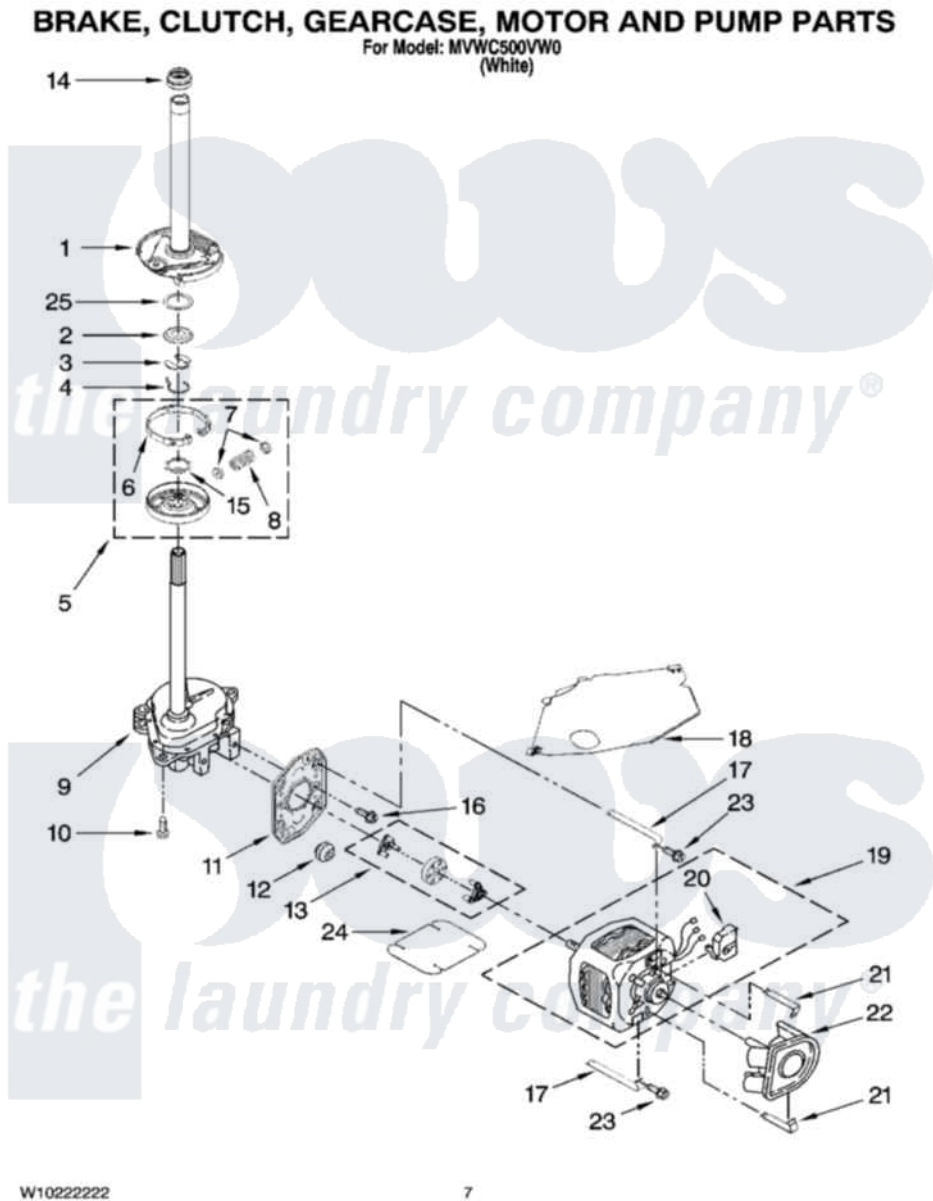

# Maytag MVWC500VW0 04 - BRAKE, CLUTCH, GEARCASE, MOTOR AND PUMP PARTS

Maytag [Residential Maytag MVWC500VW0 Washer Parts](#) Parts Diagram 04 - BRAKE, CLUTCH, GEARCASE, MOTOR AND PUMP PARTS

[Click on the part number to view part](#)

Item	Original Part Number	Replaced By	Status	Part Description
1	388952	<a href="#">285792</a>		Basketdrive
2	<a href="#">63292</a>			Washer, Spin Tube Thrust
3	62697	<a href="#">W10080230</a>		Ring, Spin Tube Support
4	63283	<a href="#">285353</a>		Ring
5	<a href="#">8299642</a>			Clutch
6	<a href="#">3951993</a>			Band And Lining, Clutch
7	<a href="#">62646</a>			Cap, Clutch Spring
8	<a href="#">8559387</a>			Spring And Damper Assembly
9	W10140301	<a href="#">W10140307</a>		Gearcase
10	3357334	<a href="#">3400516</a>		Screw Anti-Rattle
11	<a href="#">62611</a>			Plate, Motor Mount To Gearcase
12	<a href="#">62691</a>			Grommet, Motor
13	3978849	<a href="#">285852A</a>		Coupling
14	<a href="#">8577374</a>			Seal, Centerpost

15	<a href="#">3355454</a>		Clip, Main Drive
16	<a href="#">3400516</a>		Screw Anti-Rattle
17	<a href="#">W10086010</a>		Retainer, Motor
18	<a href="#">3362089</a>		Shield, Tub To Motor
19	8528157	<a href="#">661600</a>	Motor, Main Drive
20	<a href="#">3952056</a>		Switch, Main Drive Motor
21	<a href="#">8546127</a>		Retainer, Pump
22	<a href="#">3363394</a>		Pump
23	3387485	<a href="#">273556</a>	Screw, 10-16 X 5/8
24	<a href="#">3946532</a>		Shield, Motor
25	<a href="#">8578981</a>		Washer, Thrust