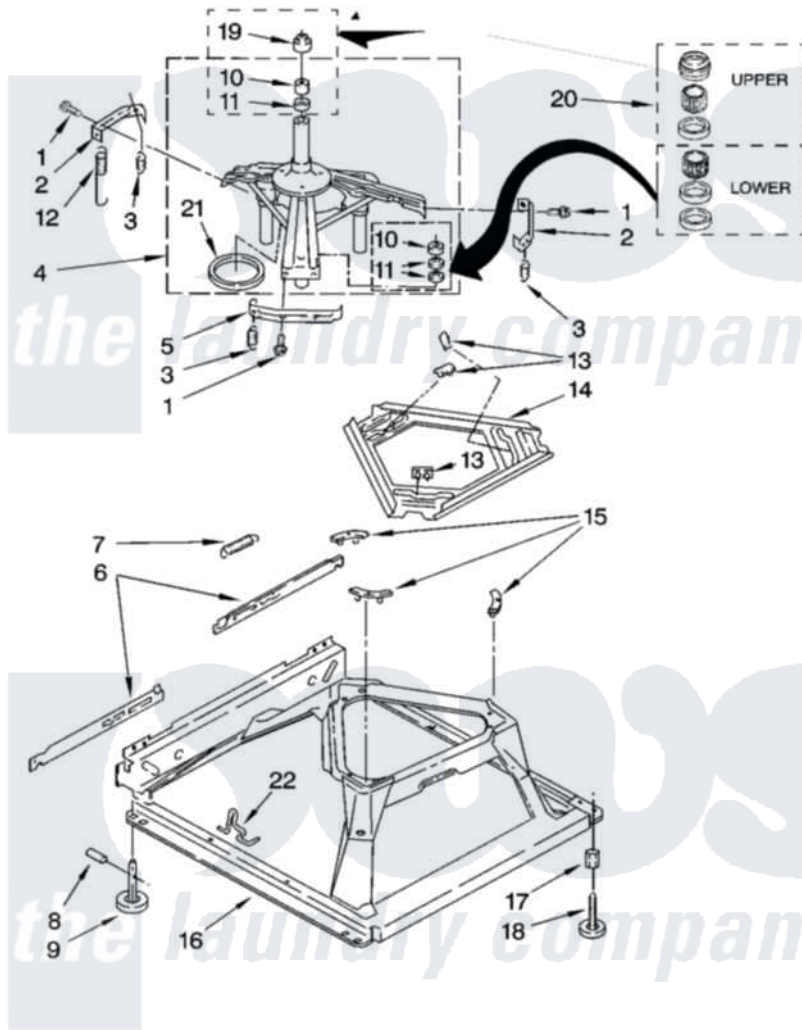

Maytag MVWC500VW0 05 - MACHINE BASE PARTS

MACHINE BASE PARTS

For Model: MVWC500VW0
(White)

8

W10222222

Maytag Residential Maytag MVWC500VW0 Washer Parts Parts Diagram 05 - MACHINE BASE PARTS
Click on the part number to view part

Item	Original Part Number	Replaced By	Status	Part Description
1	3400076			Screw, Bracket Mounting
2	64067			Bracket, Spring Outer
3	63907			Spring, Suspension
4	8575214	280184		Support
5	64065			Bracket, Spring Outer
6	63466			Link, Leveling Mechanism
7	62597	8316845		Spring
8	62837			Pin, Knurled
9	62596	285244		Feet-Leveling
10	8546455			Bearing, Centerpost
11	357409	359449		Seal, Agitator Shaft
12	388492	W10250667		Spring, Counterweight
13	62568	285219		Pad
14	3946509			Plate, Suspension
15	3363660	285744		Pad
16	3946512	285771		Base

17	3359452	Nut, Lock
18	W10001130	Foot, Leveling
19	8577376	Seal, Centerpost
20	285203	Centerpost Bearing Kit
21	63134	Ring, Sound Deadening
22	W10145155	Retainer, Suspension Spring