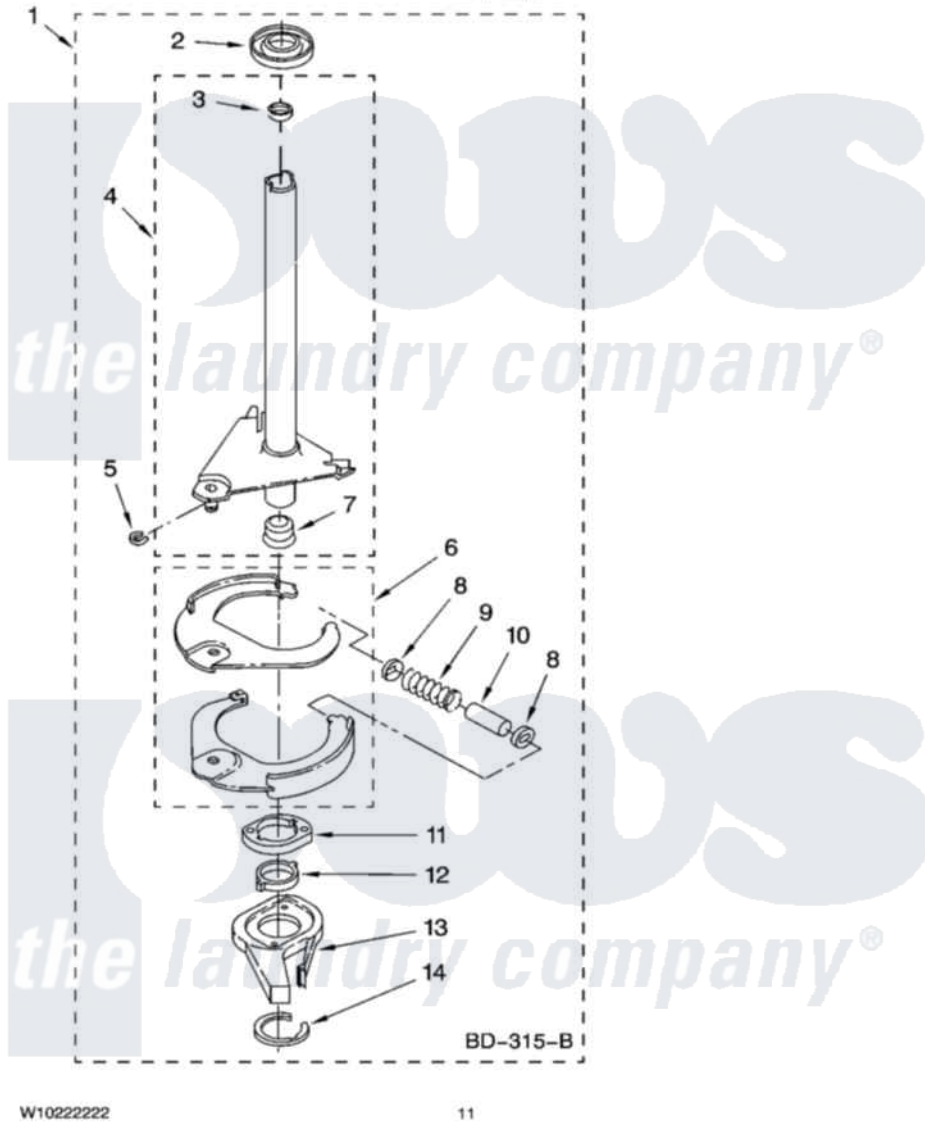

# Maytag MVWC500VW0 07 - BRAKE AND DRIVE TUBE PARTS

## BRAKE AND DRIVE TUBE PARTS

For Model: MVWC500VW0  
(White)

W10222222

11

Maytag Residential Maytag MVWC500VW0 Washer Parts Parts Diagram 07 - BRAKE AND DRIVE TUBE PARTS

Click on the part number to view part

Item	Original Part Number	Replaced By	Status	Part Description
1	388952	<a href="#">285792</a>		Basketdrive
2	<a href="#">62658</a>			Ring, Thrust
3	<a href="#">356427</a>			Seal, Spin Pinion
4	64027	<a href="#">64208</a>		Tube-Spin
5	64035	<a href="#">W10083190</a>		Ring, Retaining
6	64232	<a href="#">285438</a>		Shoe-Brake
7	62703	<a href="#">8546462</a>		"T" Bearing, Spin Tube
8	3353956	<a href="#">285658</a>		Sleeve
9	387806		Not Available	Spring, Brake
10	3355360	<a href="#">285658</a>		Sleeve
11	661516	<a href="#">8546461</a>		Cam, Brake Release
12	<a href="#">63022</a>			Sleeve, Cam
13	64194	<a href="#">285790</a>		Lining
14	90368	<a href="#">W10083200</a>		Ring, Retaining
NI	BLANK		Not Available	FOLLOWING PARTS NOT ILLUSTRATED
"	<a href="#">285208</a>			Lubricant