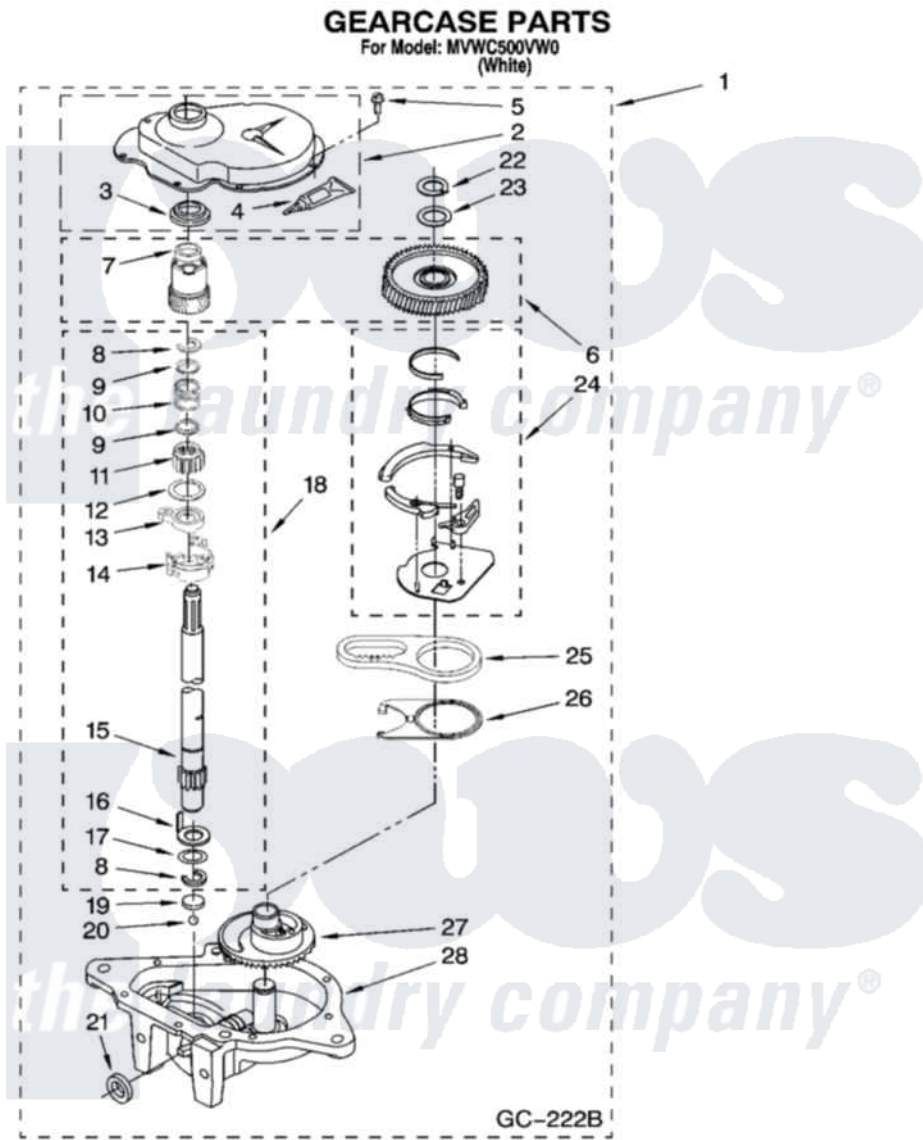

**Maytag MVWC500VW0 08 - GEARCASE PARTS, OPTIONAL PARTS (NOT INCLUDED)**

12

W10222222

Maytag Residential Maytag MVWC500VW0 Washer Parts Parts Diagram 08 - GEARCASE PARTS, OPTIONAL PARTS (NOT INCLUDED)

[Click on the part number to view part](#)

Item	Original Part Number	Replaced By	Status	Part Description
1	W10140301	<a href="#">W10140307</a>		Gearcase
2	<a href="#">285202</a>			Cover, Gearcase
3	<a href="#">3349985</a>			Seal, Gearcase Cover
4	<a href="#">285195</a>			Sealer Sealer, Gasket
5	<a href="#">3351614</a>			Screw, Gearcase Cover Mounting
6	<a href="#">W10172898</a>			Spin Pinion And Gear Spin Kit
7	BLANK		Not Available	Seal, Spin Pinion (Not Serviceable Part Of Illus. 6)
8	90369		Not Available	Ring, Retaining (2)
9	<a href="#">62677</a>			Retainer, Spring
10	<a href="#">62676</a>			Spring, Agitator
11	W10110245	<a href="#">285509</a>		Shaft, Agitator
12	<a href="#">62619</a>			Washer, Agitator Gear
13	62580	<a href="#">285206</a>		Cam-Agitator