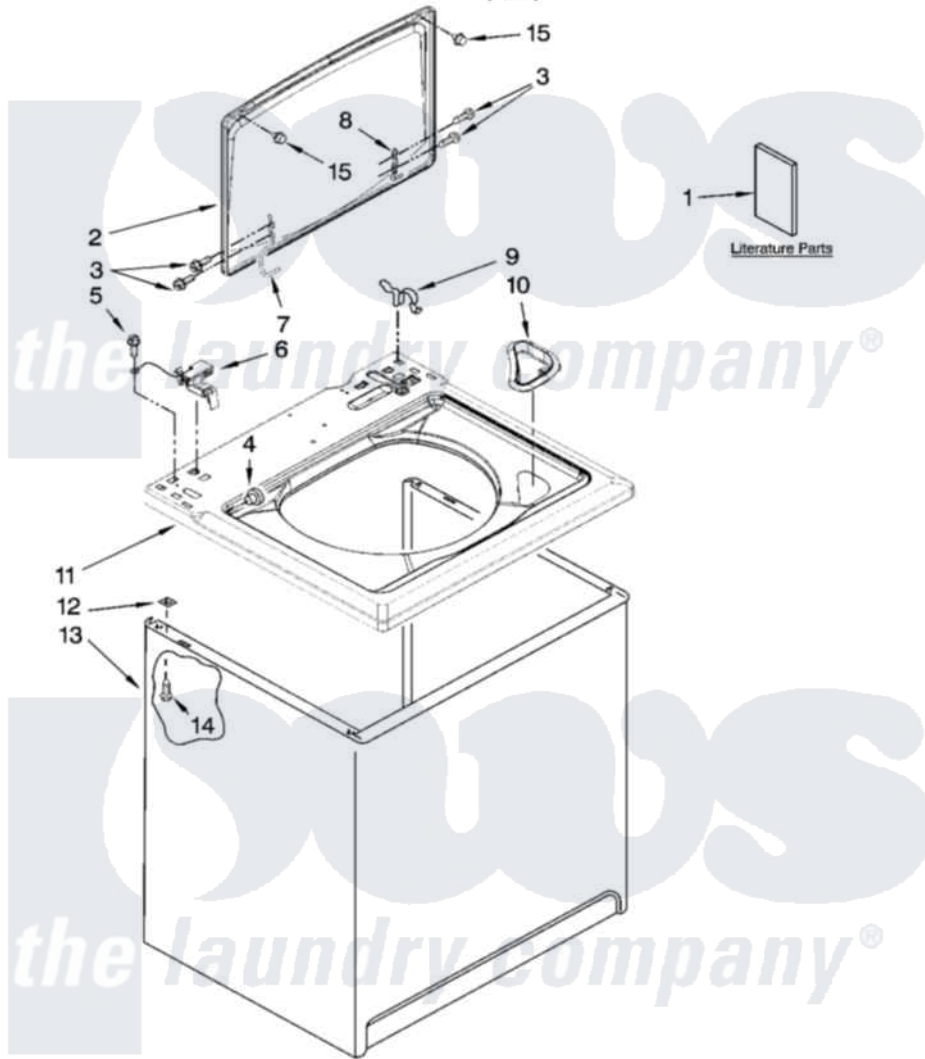

Maytag MVWC500VW1 01 - TOP AND CABINET PARTS

MAYTAG

TOP AND CABINET PARTS

For Model: MVWC500VW1
(White)

AUTOMATIC
WASHER

2-09 Litho in U.S.A. (dtd)

1

Part No. W10252603 Rev. A

Maytag [Residential Maytag MVWC500VW1 Washer Parts](#) Parts Diagram 01 - TOP AND CABINET PARTS
Click on the part number to view part

Item	Original Part Number	Replaced By	Status	Part Description
1	W10200331		Not Available	Installation Instructions (English/French)
"	W10200662		Not Available	Installation Instructions (Spanish)
"	W10092796		Not Available	Use & Care Guide (English/French)
"	W10092797		Not Available	Use & Care Guide (Spanish)
"	W10092800		Not Available	Feature Sheet (English/French)
"	W10092801		Not Available	Feature Sheet (Spanish)
"	W10092809		Not Available	Energy Guide
"	W10111392		Not Available	Wiring Diagram
2	W10093782	W10193868		Lid
3	W10119828			Screw, Lid Hinge Mounting
4	8319539			Bearing, Lid Hinge
5	3351614			Screw, Gearcase Cover Mounting
6	8318084			Switch, Lid

7	W10225136	Hinge 7 Pad Assembly
8	91770	Hinge, Lid
9	62780	Clip, Top And Cabinet And Rear Panel
10	W10192089	Dispenser, Bleach
11	W10194868	Top
12	62750	Spacer, Cabinet To Top (4)
13	63424	Cabinet
14	3390631	Screw, 10-16 X 3/8
15	9724509	Bumper, Lid