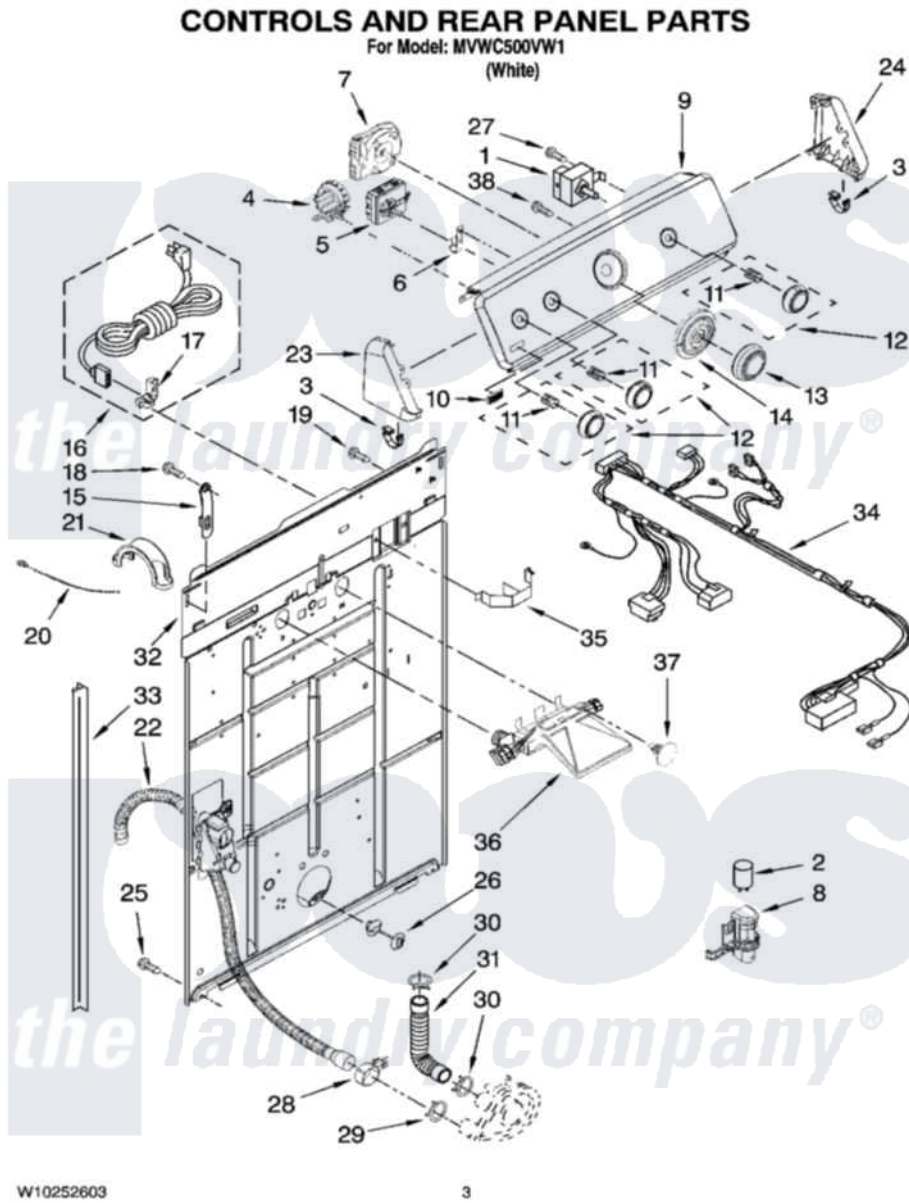

Maytag MVWC500VW1 02 - CONTROLS AND REAR PANEL PARTS

Maytag [Residential Maytag MVWC500VW1 Washer Parts](#) Parts Diagram 02 - CONTROLS AND REAR PANEL PARTS
Click on the part number to view part

Item	Original Part Number	Replaced By	Status	Part Description
1	3949187	W10168262		Switch, Rotary
2	8572717			Capacitor, Motor Start
3	8312709			Clip-Console
4	8577844	W10339251		Switch-WL
5	W10202616			Switch, Water Temperature
6	8317975			Restraint, Harness
7	W10111389			Timer
8	8318046			Clip, Capacitor
9	W10089724			Panel, Control
10	W10101390			Badge Assembly
11	8536939			Clip, Knob
12	W10180218			Knob, Control Assembly
13	W10180213			Knob, Timer
14	W10180214			Dial, Timer
15	8568314			Strap, Console
16	8578842	285800		Cord-Power

17	3952821	285777	Relief-Str
18	9740848		Screw, Mixing Valve Mounting
19	3351614		Screw, Gearcase Cover Mounting
20	3347868	W10339879	Tie, Cable
21	8577378		U-Bend, Drain Hose
22	W10189267		Drain Hose Assembly
23	W10193824		Endcap Console Bracket
24	W10193821		Cap, End
25	62863	3390631	Screw, 10-16 X 3/8
26	8519200		Support, Rear Panel
27	359625	487240	Screw, For Mtg. Service Capacitor
28	8541668		Clamp, Hose
29	8317496	285655	Clamp, Hose
30	3363366	616099	Clamp
31	3951449	285871	Hose
32	W10194450		Panel, Rear
33	62747		Pad, Rear Panel
34	W10211262		Harness, Wiring
35	8055003		Clip, Harness And Pressure Switch
36	W10144820		Valve, Water Inlet W/Thermistor And Vacuum Break
37	W10000080	8282566	Clip, Pine Tree
38	3400073		Screw, Ground