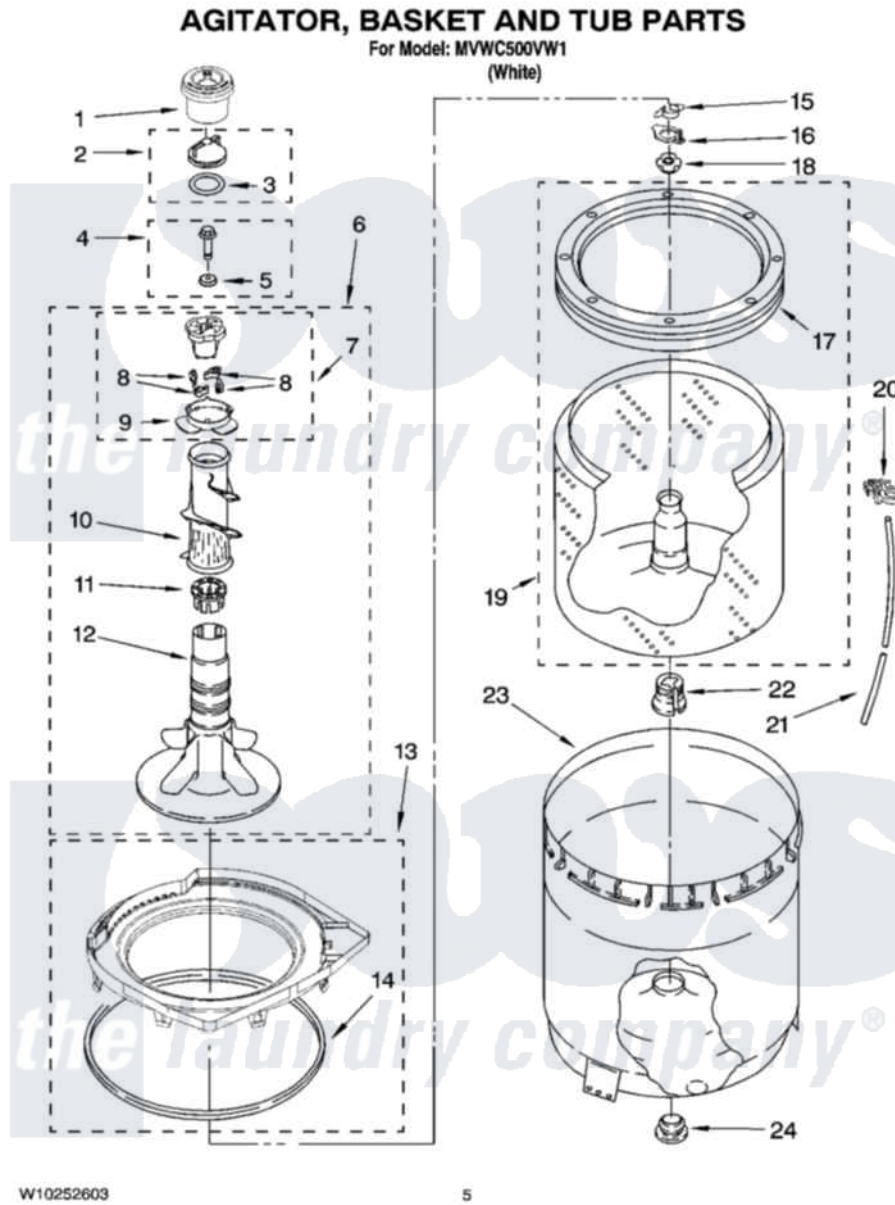

Maytag MVWC500VW1 03 - AGITATOR, BASKET AND TUB PARTS

Maytag Residential Maytag MVWC500VW1 Washer Parts Parts Diagram 03 - AGITATOR, BASKET AND TUB PARTS

Click on the part number to view part

Item	Original Part Number	Replaced By	Status	Part Description
1	8575076	8575076A		Dispenser
2	3354733	W10074580		Cap, Barrier
3	W10072840			Fabric Softener
4	358237			Screw And Washer
5	3949550			Washer
6	W10093672			Agitator
7	3363663	285811		Cam-Agitator
8	3366877	80040		Dog-Agitator
9	3363661			Bearing, Driven Cam
10	3349019			Auger, Agitator
11	3350389	285587		Washer
12	W10110020			Agitator
13	W10168523			Tub Ring And Gasket
14	3359585	3976308		Gasket, Tub Ring
15	3354845			Clip, Agitator
16	8543666			Washer, Agitator

17	W10006326		Balance Ring
18	W10116602		Nut, Spanner
19	W10006327		Basket And Balance Ring
20	2219077		Clip, Pressure Switch Hose
21	3347780	353244	Hose, Pressure Switch
22	389140		Tub Block, Basket Drive
23	63849		Strain Relief, Power Cord
24	383727		Gasket, Centerpodt