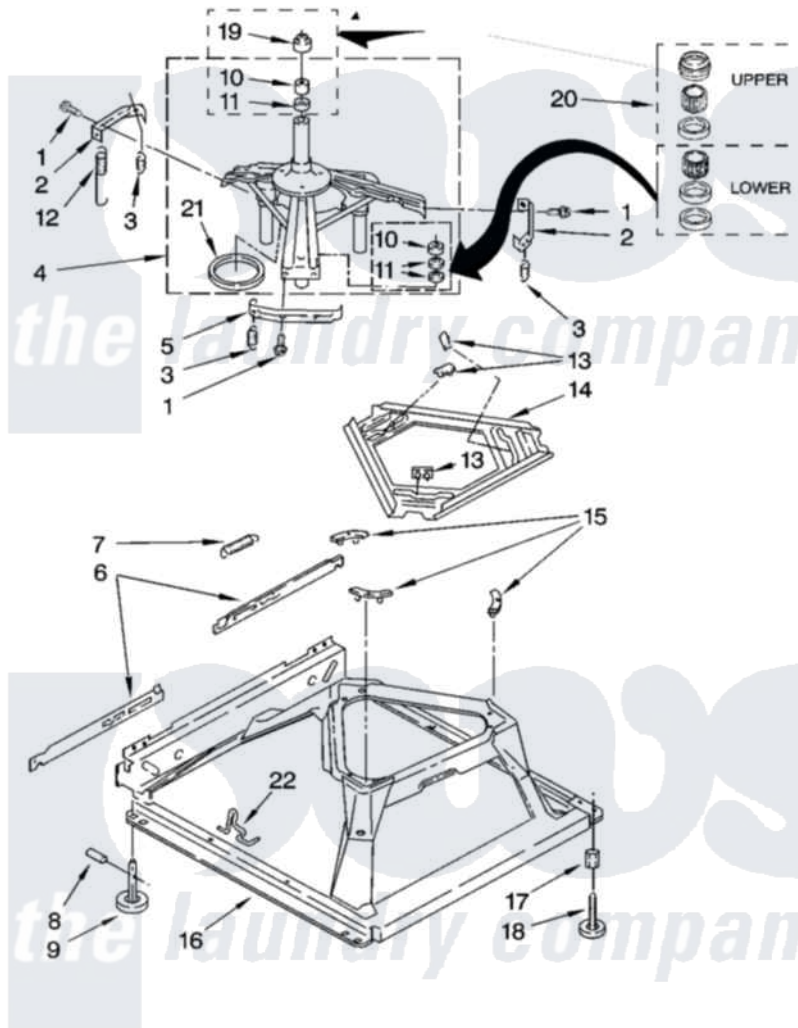

Maytag MVWC500VW1 05 - MACHINE BASE PARTS

MACHINE BASE PARTS

For Model: MVWC500VW1
(White)

8

W10252603

Maytag Residential Maytag MVWC500VW1 Washer Parts Parts Diagram 05 - MACHINE BASE PARTS
Click on the part number to view part

Item	Original Part Number	Replaced By	Status	Part Description
1	3400076			Screw, Bracket Mounting
2	64067			Bracket, Spring Outer
3	63907			Spring, Suspension
4	8575214	280184		Support
5	64065			Bracket, Spring Outer
6	63466			Link, Leveling Mechanism
7	62597	8316845		Spring
8	62837			Pin, Knurled
9	62596	285244		Feet-Leveling
10	8546455			Bearing, Centerpost
11	357409	359449		Seal, Agitator Shaft
12	388492	W10250667		Spring, Counterweight
13	62568	285219		Pad
14	3946509			Plate, Suspension
15	3363660	285744		Pad
16	3946512	285771		Base

17	3359452	Nut, Lock
18	W10001130	Foot, Leveling
19	8577376	Seal, Centerpost
20	285203	Centerpost Bearing Kit
21	63134	Ring, Sound Deadening
22	W10145155	Retainer, Suspension Spring