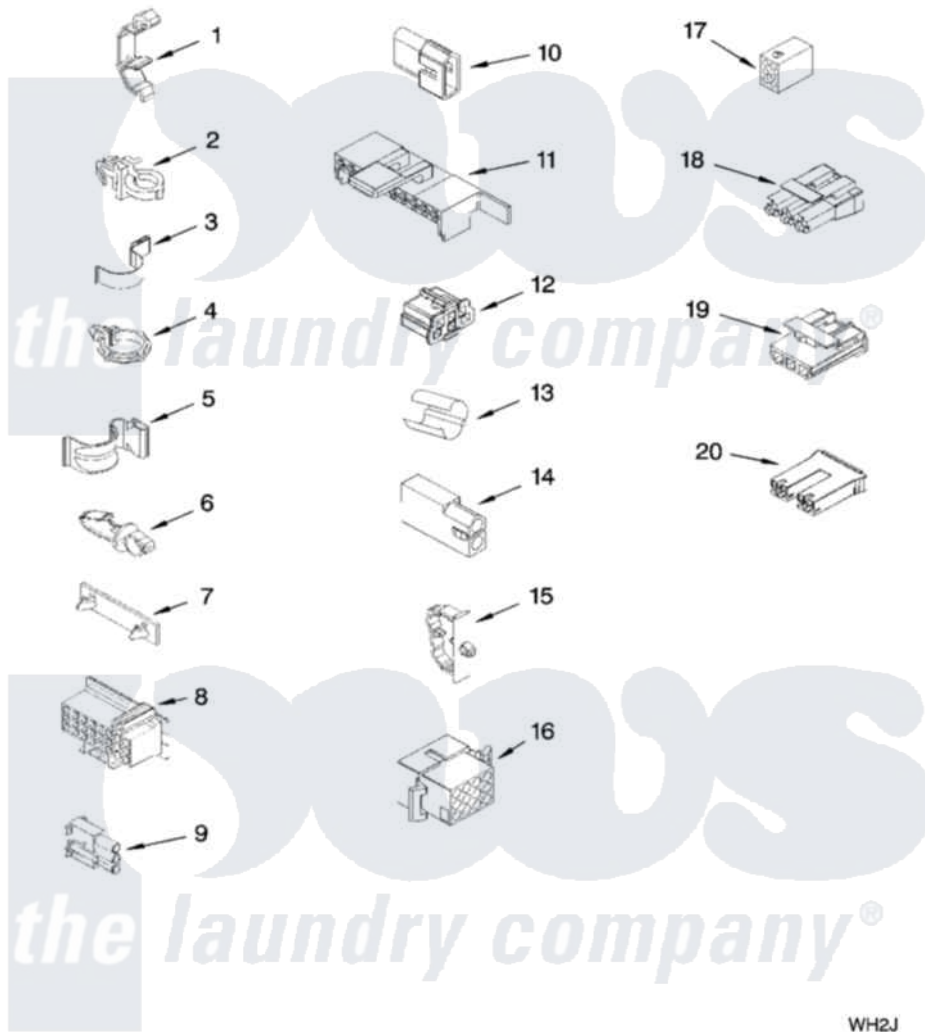

# Maytag MVWC500VW1 06 - WIRING HARNESS PARTS

## WIRING HARNESS PARTS

For Model: MVWC500VW1  
(White)

W10252603

9

WH2J

Maytag Residential Maytag MVWC500VW1 Washer Parts Parts Diagram 06 - WIRING HARNESS PARTS  
Click on the part number to view part

Item	Original Part Number	Replaced By	Status	Part Description
1	<a href="#">3349557</a>			Retainer, Harness
2	388498		Not Available	Clip, Harness
3	3347812	<a href="#">8528351</a>		Clip
4	3352501	<a href="#">8559320</a>		Restraint, Hose
5	<a href="#">90016</a>			Clip, Pressure Switch Hose
6	3390496	<a href="#">8281256</a>		Clip, Harness
7	<a href="#">389379</a>			Retainer, Side To Feature Panel
8	<a href="#">3948614</a>			Disconnect Block
"	<a href="#">352089</a>			Timer, Block Disconnect
9	<a href="#">62889</a>			Receptacle, Terminal
10	<a href="#">353424</a>			Plug, Terminal
11	<a href="#">62505</a>			Block, Disconnect
12	<a href="#">3347243</a>			Block, Disconnect
13	<a href="#">63523</a>			Harness, Protector
14	<a href="#">717252</a>			Receptacle, Terminal
15	<a href="#">3352944</a>			Clip, Harness

16	3390423		Not Available	Block, Disconnect (12-Way) (Timer) (Use Term. 94613)
17	3347730		Not Available	Receptacle, (6-Way) (Use Term. 94613)
18	3948617	<a href="#">2172937</a>		Connector
19	<a href="#">3360056</a>			Connector
20	<a href="#">3354925</a>			Block, Connector
"	<a href="#">3354926</a>			Block, Connector