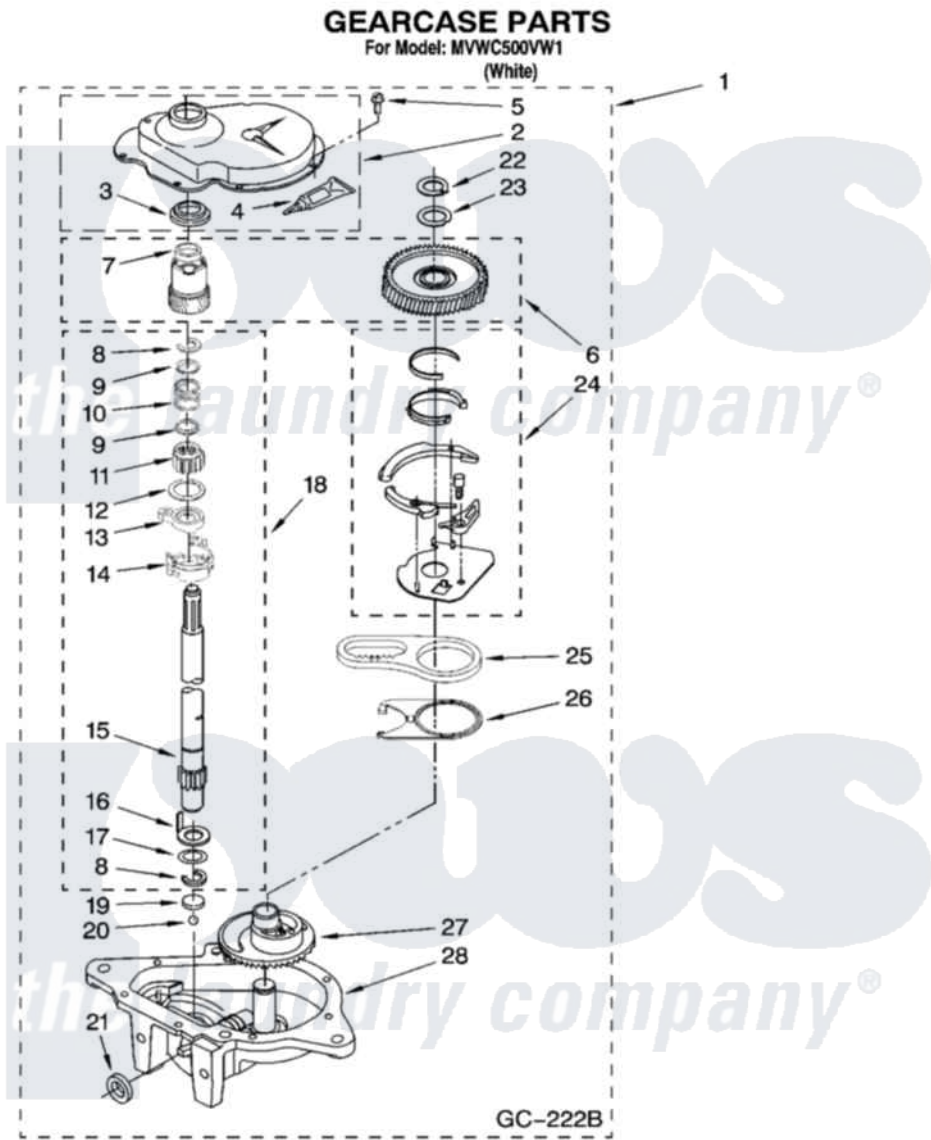

Maytag MVWC500VW1 08 - GEARCASE PARTS, OPTIONAL PARTS (NOT INCLUDED)

12

W10252603

Maytag Residential Maytag MVWC500VW1 Washer Parts Parts Diagram 08 - GEARCASE PARTS, OPTIONAL PARTS (NOT INCLUDED)

[Click on the part number to view part](#)

Item	Original Part Number	Replaced By	Status	Part Description
1	W10140301	W10140307		Gearcase
2	285202			Cover, Gearcase
3	3349985			Seal, Gearcase Cover
4	285195			Sealer Sealer, Gasket
5	3351614			Screw, Gearcase Cover Mounting
6	W10172898			Spin Pinion And Gear Spin Kit
7	BLANK		Not Available	Seal, Spin Pinion (Not Serviceable Part Of Illus. 6)
8	90369		Not Available	Ring, Retaining (2)
9	62677			Retainer, Spring
10	62676			Spring, Agitator
11	W10110245	285509		Shaft, Agitator
12	62619			Washer, Agitator Gear
13	62580	285206		Cam-Agitator