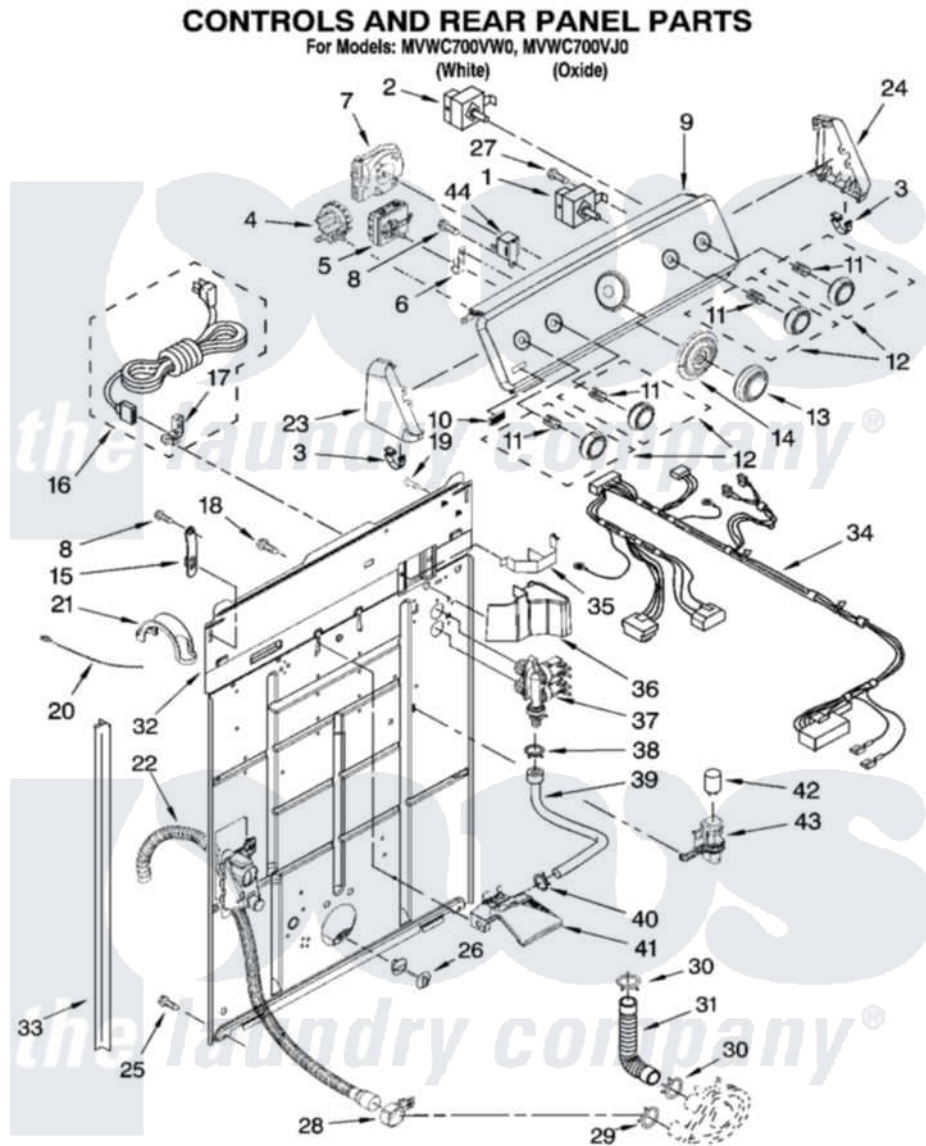

Maytag MVWC700VJ0 02 - CONTROLS AND REAR PANEL PARTS

W10218816

3

Maytag [Residential Maytag MVWC700VJ0 Washer Parts](#) Parts Diagram 02 - CONTROLS AND REAR PANEL PARTS
Click on the part number to view part

Item	Original Part Number	Replaced By	Status	Part Description
1	3949187	W10168262		Switch, Rotary
2	3949180	W10168257		Switch, Rotary
3	8312709			Clip-Console
4	8577843	W10337781		Switch-WL
5	W10202616			Switch, Water Temperature
6	8317975			Restraint, Harness
7	W10111389			Timer
8	90767			Screw, 8A X 3/8 Hex Washer Head Tapping
9	W10089725			Panel, Control
"	W10089727			Panel, Control
10	W10101390			Badge Assembly
"	W10103431			Badge Assembly
11	8536939			Clip, Knob
12	W10180218			Knob, Control Assembly
"	W10112582			Knob, Control Assembly
13	W10180213			Knob, Timer

"	W10112579		Knob, Timer
14	W10180214		Dial, Timer
"	W10112581		Dial, Timer
15	8568314		Strap, Console
16	8578842	285800	Cord-Power
17	3952821	285777	Relief-Str
18	9740848		Screw, Mixing Valve Mounting
19	3351614		Screw, Gearcase Cover Mounting
20	3347868	W10339879	Tie, Cable
21	8577378		U-Bend, Drain Hose
22	W10189267		Drain Hose Assembly
23	W10193824		Endcap Console Bracket
"	W10101398		Cap, End
24	W10193821		Cap, End
"	W10101397		Cap, End
25	62863	3390631	Screw, 10-16 X 3/8
26	8519200		Support, Rear Panel
27	3400073		Screw, Ground
28	8541668		Clamp, Hose
29	8317496	285655	Clamp, Hose
30	3363366	616099	Clamp
31	3951449	285871	Hose
32	W10194449		Panel, Rear
33	62747		Pad, Rear Panel
34	W10113814		Harness, Wiring
35	8055003		Clip, Harness And Pressure Switch
36	W10223717	8314879	Shield, Inlet Valve
37	3979347	3979346	Valve, Water Inlet And Thermistor Assembly
38	301958	596669	Clamp, Manifold
39	W10190501		Hose, Vacuum Break
40	370450	596669	Clamp, Manifold
41	W10190514		Break, Vacuum
42	8572717		Capacitor, Motor Start
43	8318046		Clip, Capacitor
44	694419		Mini-Buzzer