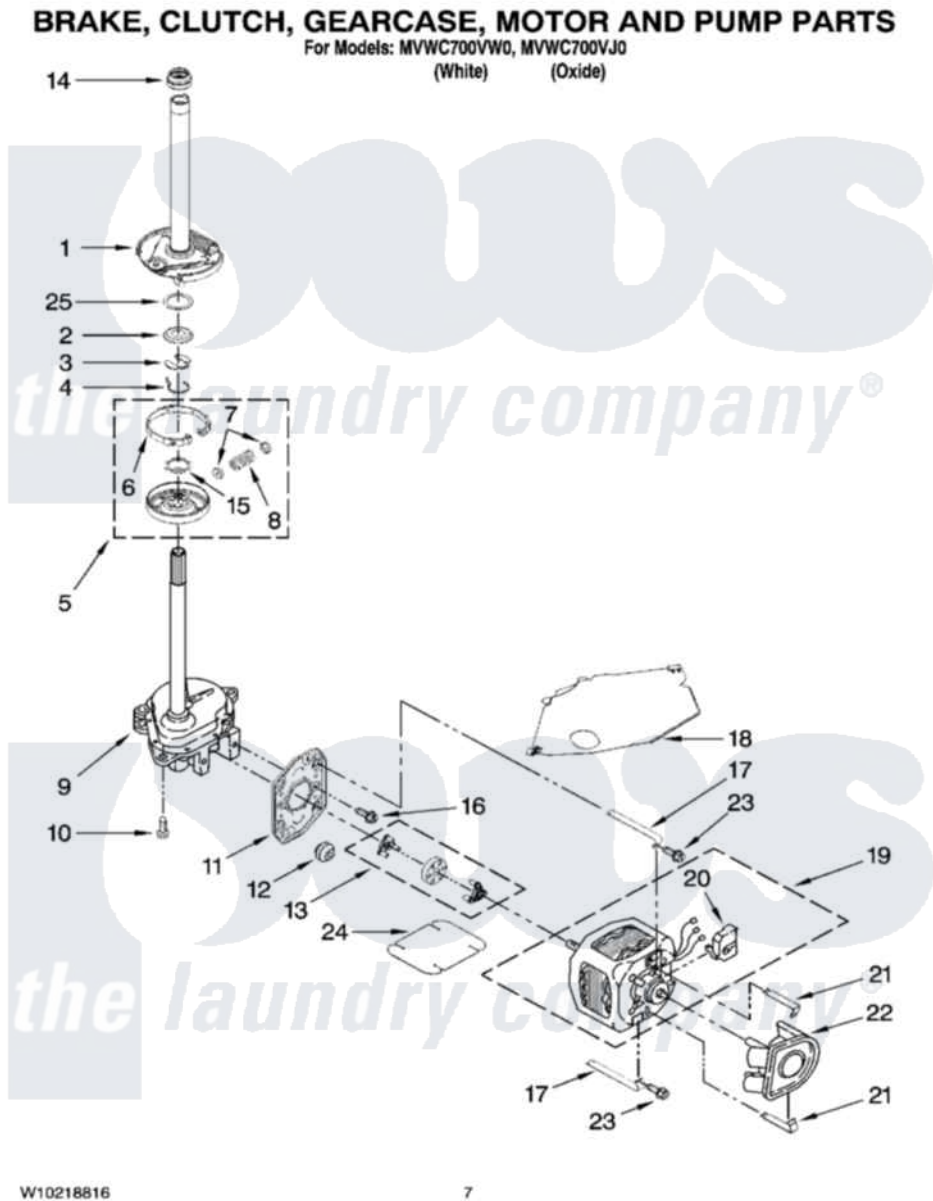

Maytag MVWC700VJ0 04 - BRAKE, CLUTCH, GEARCASE, MOTOR AND PUMP PARTS

Maytag [Residential Maytag MVWC700VJ0 Washer Parts](#) Parts Diagram 04 - BRAKE, CLUTCH, GEARCASE, MOTOR AND PUMP PARTS

[Click on the part number to view part](#)

Item	Original Part Number	Replaced By	Status	Part Description
1	388952	285792		Basketdrive
2	63292			Washer, Spin Tube Thrust
3	62697	W10080230		Ring, Spin Tube Support
4	63283	285353		Ring
5	8299642			Clutch
6	3951993			Band And Lining, Clutch
7	62646			Cap, Clutch Spring
8	8559387			Spring And Damper Assembly
9	W10140301	W10140307		Gearcase
10	3357334	3400516		Screw Anti-Rattle
11	62611			Plate, Motor Mount To Gearcase
12	62691			Grommet, Motor
13	3978849	285852A		Coupling
14	8577374			Seal, Centerpost

15	3355454		Clip, Main Drive
16	3400516		Screw Anti-Rattle
17	W10086010		Retainer, Motor
18	3362089		Shield, Tub To Motor
19	8528157	661600	Motor, Main Drive
20	3952056		Switch, Main Drive Motor
21	8546127		Retainer, Pump
22	3363394		Pump
23	3387485	273556	Screw, 10-16 X 5/8
24	3946532		Shield, Motor
25	8578981		Washer, Thrust