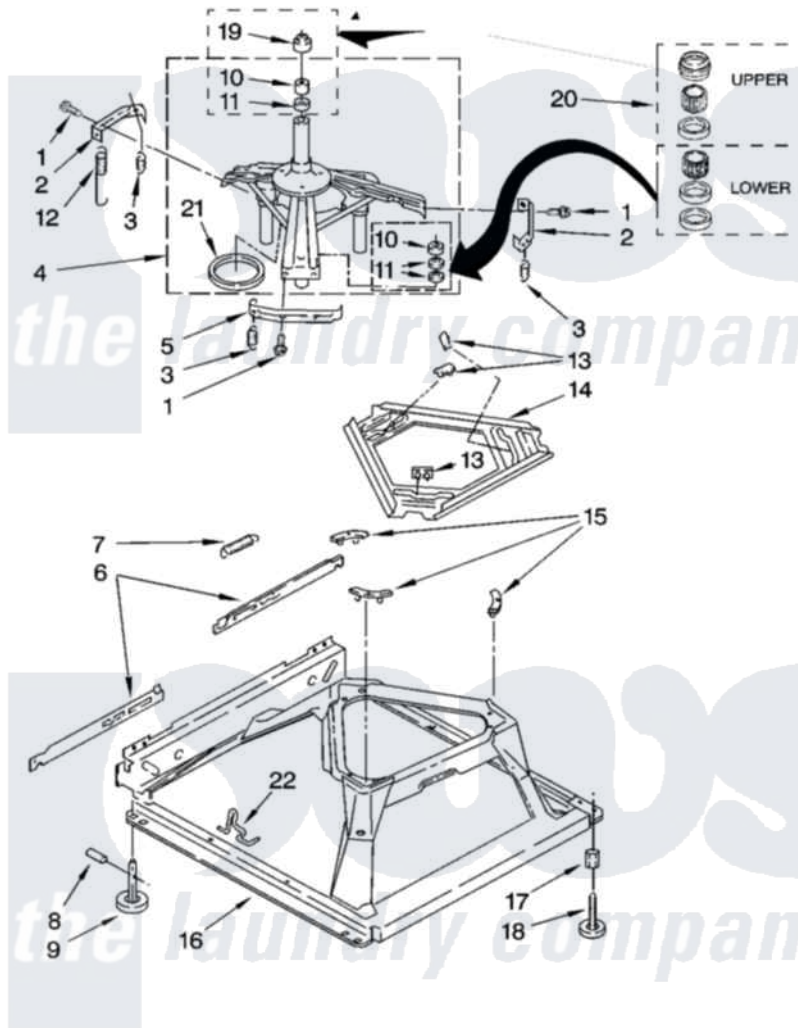

# Maytag MVWC700VJ0 05 - MACHINE BASE PARTS

## MACHINE BASE PARTS

For Models: MVWC700VW0, MVWC700VJ0  
(White) (Oxide)

8

W10218816

Maytag [Residential Maytag MVWC700VJ0 Washer Parts](#) Parts Diagram 05 - MACHINE BASE PARTS  
Click on the part number to view part

Item	Original Part Number	Replaced By	Status	Part Description
1	<a href="#">3400076</a>			Screw, Bracket Mounting
2	<a href="#">64067</a>			Bracket, Spring Outer
3	<a href="#">63907</a>			Spring, Suspension
4	8575214	<a href="#">280184</a>		Support
5	<a href="#">64065</a>			Bracket, Spring Outer
6	<a href="#">63466</a>			Link, Leveling Mechanism
7	62597	<a href="#">8316845</a>		Spring
8	<a href="#">62837</a>			Pin, Knurled
9	62596	<a href="#">285244</a>		Feet-Leveling
10	<a href="#">8546455</a>			Bearing, Centerpost
11	357409	<a href="#">359449</a>		Seal, Agitator Shaft
12	388492	<a href="#">W10250667</a>		Spring, Counterweight
13	62568	<a href="#">285219</a>		Pad
14	<a href="#">3946509</a>			Plate, Suspension
15	3363660	<a href="#">285744</a>		Pad
16	3946512	<a href="#">285771</a>		Base

17	<a href="#">3359452</a>	Nut, Lock
18	<a href="#">W10001130</a>	Foot, Leveling
19	<a href="#">8577376</a>	Seal, Centerpost
20	<a href="#">285203</a>	Centerpost Bearing Kit
21	<a href="#">63134</a>	Ring, Sound Deadening
22	<a href="#">W10145155</a>	Retainer, Suspension Spring