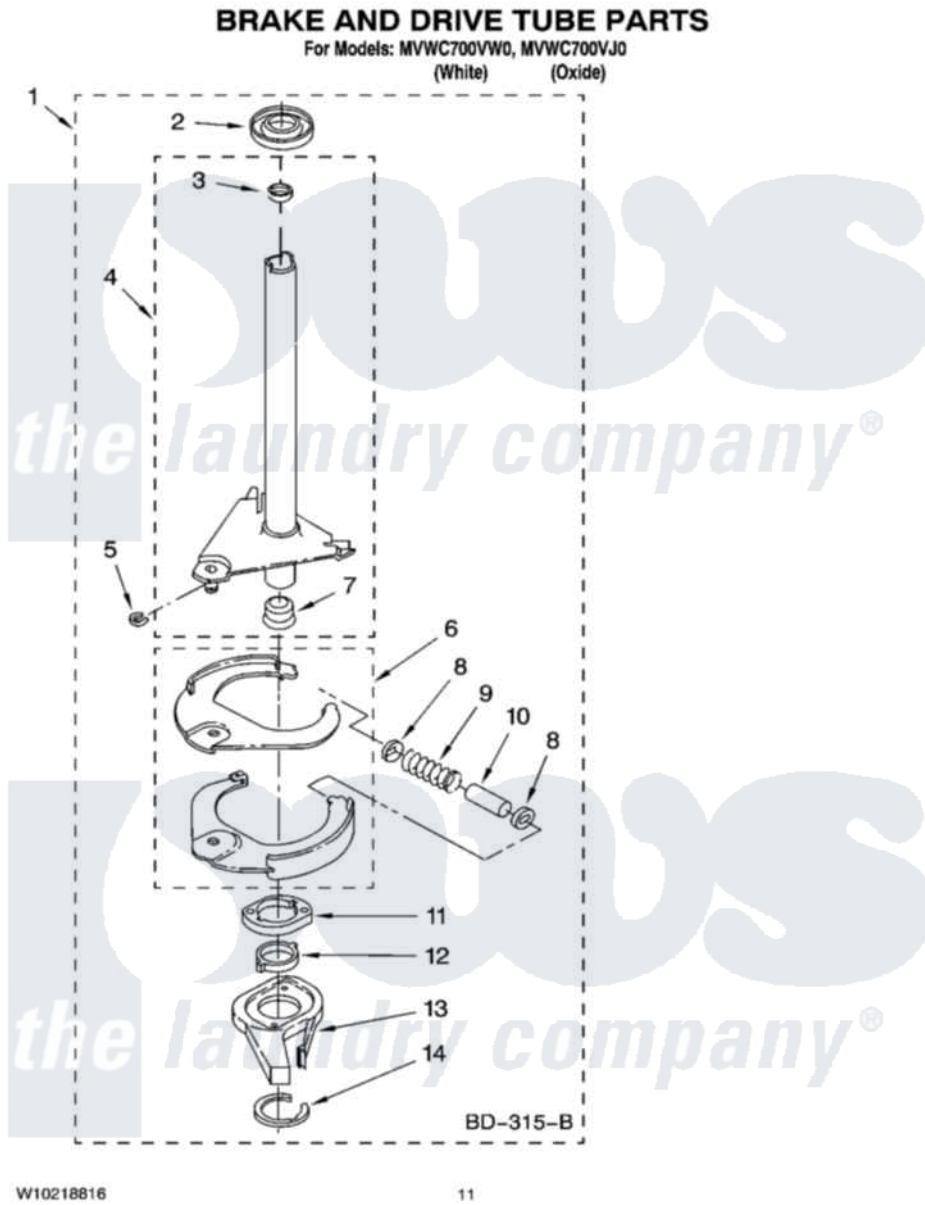

Maytag MVWC700VJ0 07 - BRAKE AND DRIVE TUBE PARTS

Maytag Residential Maytag MVWC700VJ0 Washer Parts Parts Diagram 07 - BRAKE AND DRIVE TUBE PARTS
Click on the part number to view part

Item	Original Part Number	Replaced By	Status	Part Description
1	388952	285792		Basketdrive
2	62658			Ring, Thrust
3	356427			Seal, Spin Pinion
4	64027	64208		Tube-Spin
5	64035	W10083190		Ring, Retaining
6	64232	285438		Shoe-Brake
7	62703	8546462		"T" Bearing, Spin Tube
8	3353956	285658		Sleeve
9	387806		Not Available	Spring, Brake
10	3355360	285658		Sleeve
11	661516	8546461		Cam, Brake Release
12	63022			Sleeve, Cam
13	64194	285790		Lining
14	90368	W10083200		Ring, Retaining
NI	BLANK		Not Available	FOLLOWING PARTS NOT ILLUSTRATED
"	285208			Lubricant