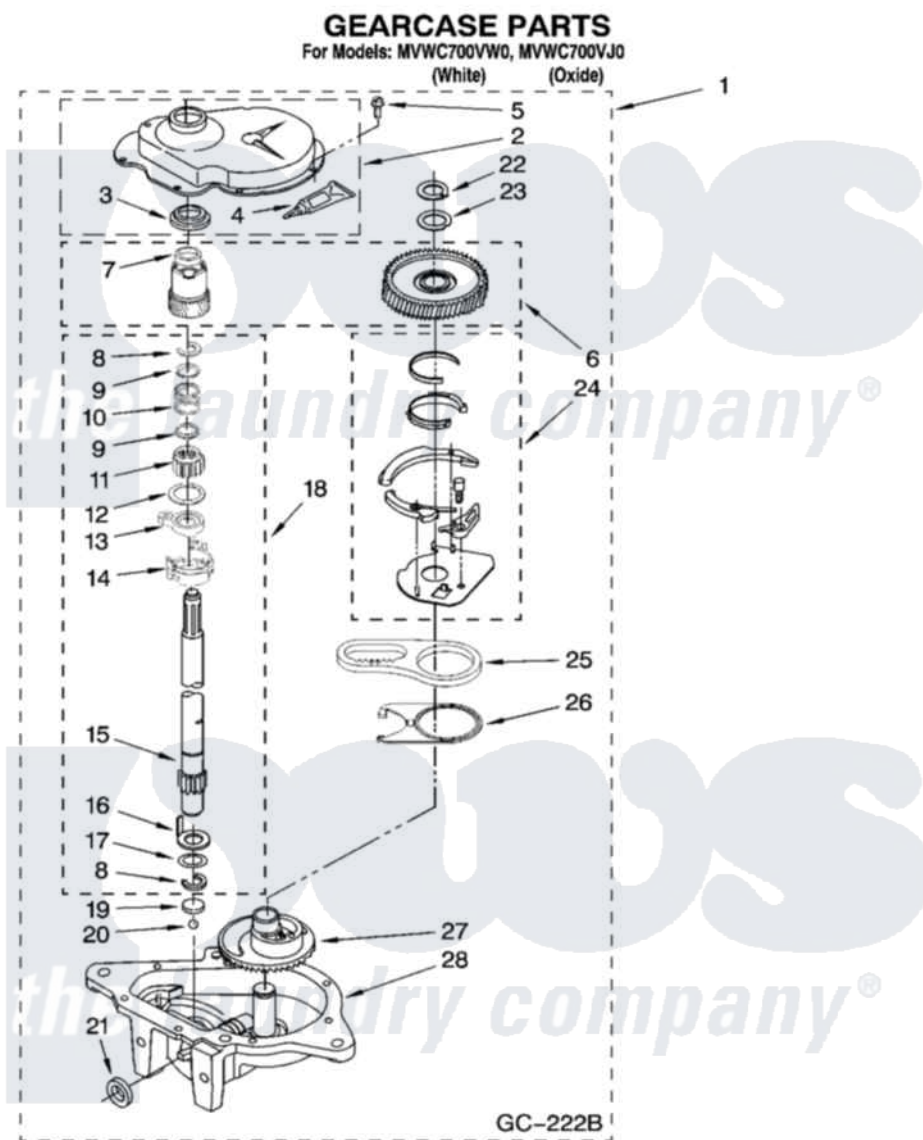

Maytag MVWC700VJ0 08 - GEARCASE PARTS, OPTIONAL PARTS (NOT INCLUDED)

12

W10218816

Maytag Residential Maytag MVWC700VJ0 Washer Parts Parts Diagram 08 - GEARCASE PARTS, OPTIONAL PARTS (NOT INCLUDED)

[Click on the part number to view part](#)

Item	Original Part Number	Replaced By	Status	Part Description
1	W10140301	W10140307		Gearcase
2	285202			Cover, Gearcase
3	3349985			Seal, Gearcase Cover
4	285195			Sealer Sealer, Gasket
5	3351614			Screw, Gearcase Cover Mounting
6	W10172898			Spin Pinion And Gear Spin Kit
7	BLANK		Not Available	Seal, Spin Pinion (Not Serviceable Part Of Illus. 6)
8	90369		Not Available	Ring, Retaining (2)
9	62677			Retainer, Spring
10	62676			Spring, Agitator
11	W10110245	285509		Shaft, Agitator
12	62619			Washer, Agitator Gear
13	62580	285206		Cam-Agitator