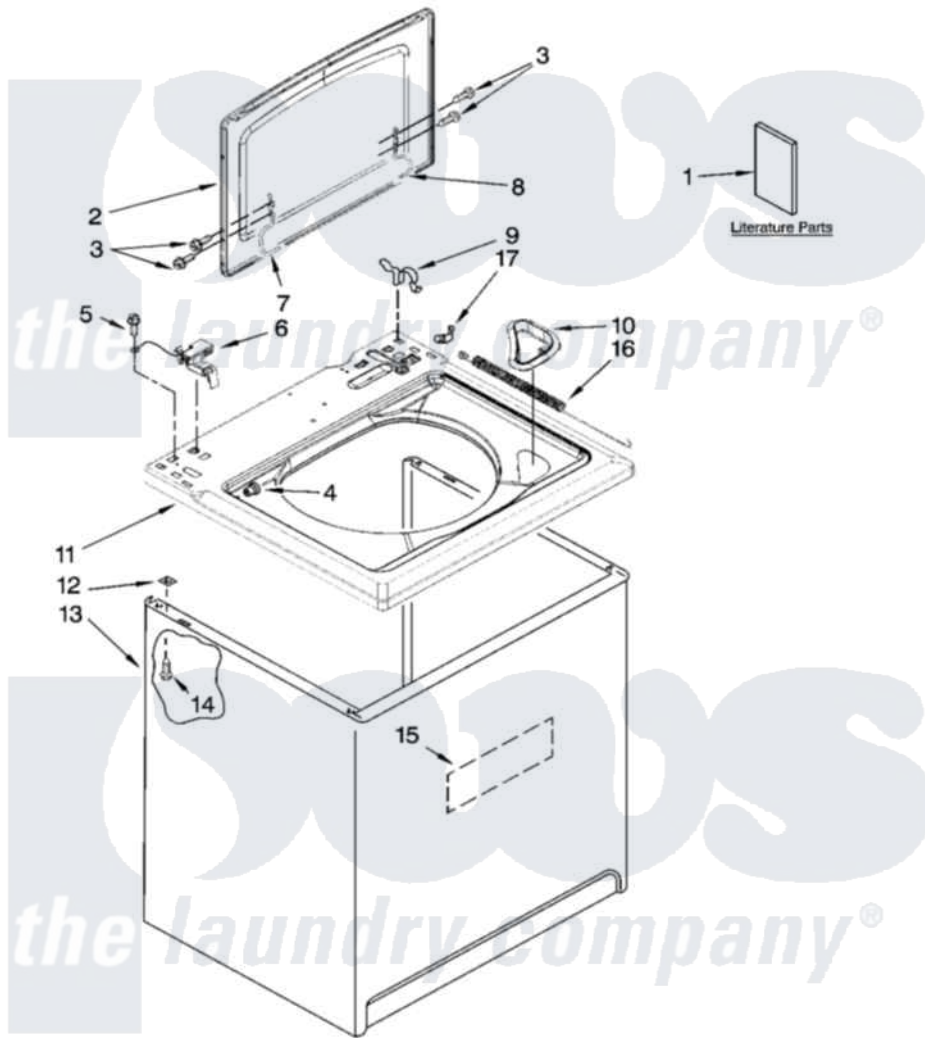

Maytag MVWC700VJ1 01 - TOP AND CABINET PARTS

MAYTAG

TOP AND CABINET PARTS

For Models: MVWC700VW1, MVWC700VJ1
(White) (Oxide)

AUTOMATIC
WASHER

2-09 Litho in U.S.A. (drd)(bay)

1

Part No. W10253194 Rev. A

Maytag Residential Maytag MVWC700VJ1 Washer Parts Parts Diagram 01 - TOP AND CABINET PARTS
Click on the part number to view part

Item	Original Part Number	Replaced By	Status	Part Description
1	W10200331		Not Available	Installation Instructions (English/French)
"	W10200662		Not Available	Installation Instructions (Spanish)
"	W10092796		Not Available	Use & Care Guide (English/French)
"	W10092797		Not Available	Use & Care Guide (Spanish)
"	W10092800		Not Available	Feature Sheet (English/French)
"	W10092801		Not Available	Feature Sheet (Spanish)
"	W10092809		Not Available	Energy Guide
"	W10111392		Not Available	Wiring Diagram
2	W10164516			Lid Assembly
"	W10196543			Lid Assembly
3	W10119828			Screw, Lid Hinge Mounting
4	8319539			Bearing, Lid Hinge
5	3351614			Screw, Gearcase Cover Mounting