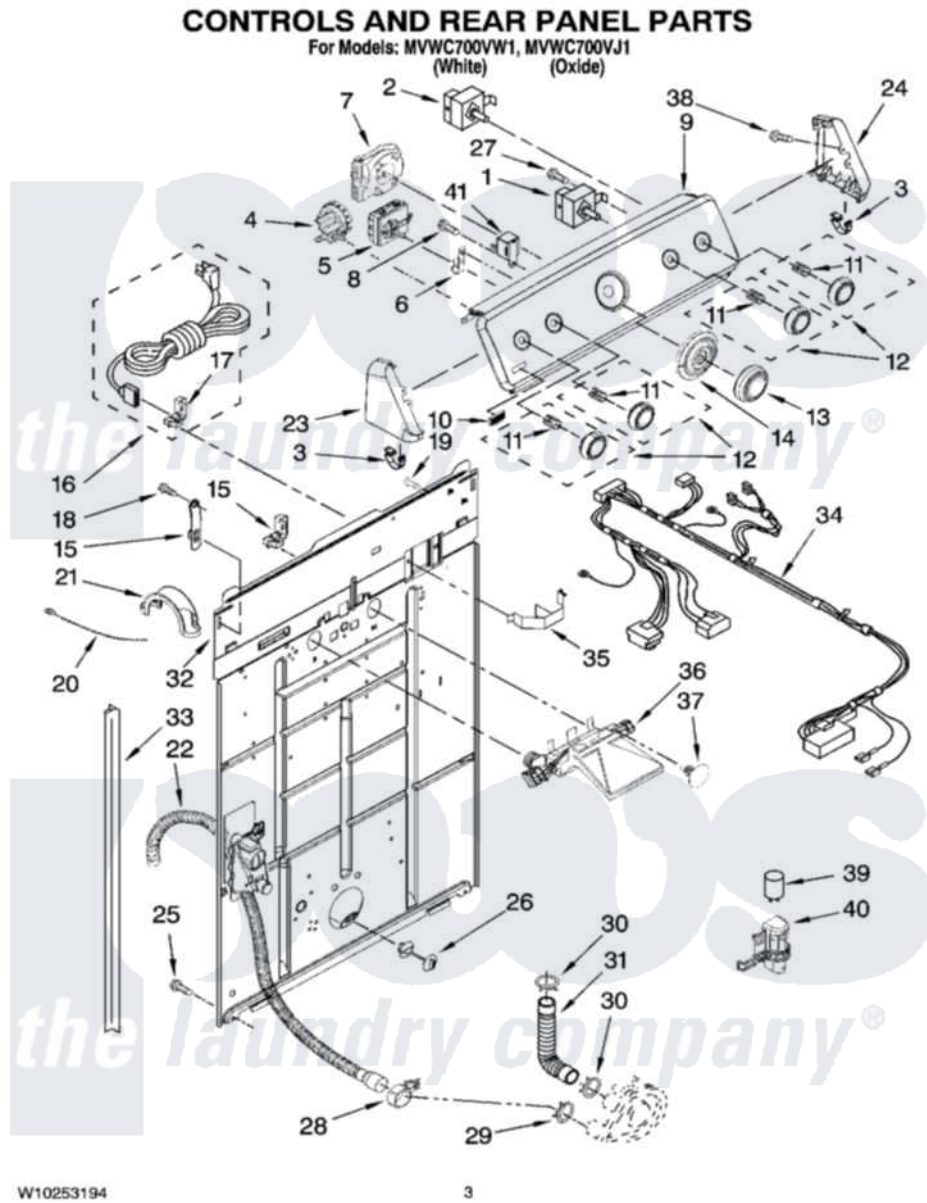

Maytag MVWC700VJ1 02 - CONTROLS AND REAR PANEL PARTS

Maytag [Residential Maytag MVWC700VJ1 Washer Parts](#) Parts Diagram 02 - CONTROLS AND REAR PANEL PARTS
Click on the part number to view part

Item	Original Part Number	Replaced By	Status	Part Description
1	3949187	W10168262		Switch, Rotary
2	3949180	W10168257		Switch, Rotary
3	8312709			Clip-Console
4	8577843	W10337781		Switch-WL
5	W10202616			Switch, Water Temperature
6	8317975			Restraint, Harness
7	W10111389			Timer
8	90767			Screw, 8A X 3/8 HeX Washer Head Tapping
9	W10089725			Panel, Control
"	W10089727			Panel, Control
10	W10101390			Badge Assembly
"	W10103431			Badge Assembly
11	8536939			Clip, Knob
12	W10180218			Knob, Control Assembly
"	W10112582			Knob, Control Assembly
13	W10180213			Knob, Timer

"	W10112579		Knob, Timer
14	W10180214		Dial, Timer
"	W10112581		Dial, Timer
15	8568314		Strap, Console
16	8578842	285800	Cord-Power
17	3952821	285777	Relief-Str
18	9740848		Screw, Mixing Valve Mounting
19	3351614		Screw, Gearcase Cover Mounting
20	3347868	W10339879	Tie, Cable
21	8577378		U-Bend, Drain Hose
22	W10189267		Drain Hose Assembly
23	W10193824		Endcap Console Bracket
"	W10101398		Cap, End
24	W10193821		Cap, End
"	W10101397		Cap, End
25	62863	3390631	Screw, 10-16 X 3/8
26	8519200		Support, Rear Panel
27	3400073		Screw, Ground
28	8541668		Clamp, Hose
29	8317496	285655	Clamp, Hose
30	3363366	616099	Clamp
31	3951449	285871	Hose
32	W10194450		Panel, Rear
33	62747		Pad, Rear Panel
34	W10214217		Harness, Wiring
35	8055003		Clip, Harness And Pressure Switch
36	W10144820		Valve, Water Inlet W/Thermistor And Vacuum Break
37	W10000080	8282566	Clip, Pine Tree
38	359625	487240	Screw, For Mtg. Service Capacitor
39	8572717		Capacitor, Motor Start
40	8318046		Clip, Capacitor
41	694419		Mini-Buzzer