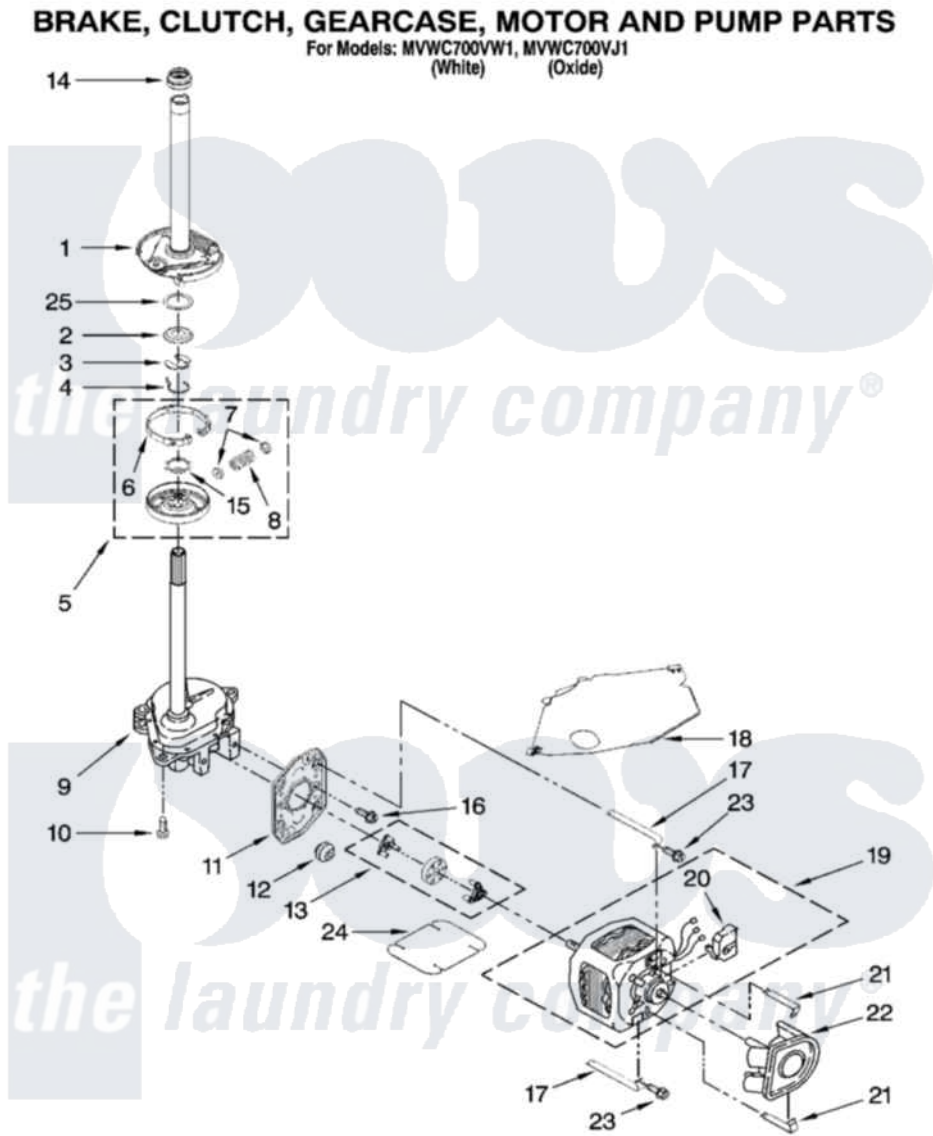

Maytag MVWC700VJ1 04 - BRAKE, CLUTCH, GEARCASE, MOTOR AND PUMP PARTS

W10253194

7

Maytag [Residential Maytag MVWC700VJ1 Washer Parts](#) Parts Diagram 04 - BRAKE, CLUTCH, GEARCASE, MOTOR AND PUMP PARTS

[Click on the part number to view part](#)

Item	Original Part Number	Replaced By	Status	Part Description
1	388952	285792		Basketdrive
2	63292			Washer, Spin Tube Thrust
3	62697	W10080230		Ring, Spin Tube Support
4	63283	285353		Ring
5	8299642			Clutch
6	3951993			Band And Lining, Clutch
7	62646			Cap, Clutch Spring
8	8559387			Spring And Damper Assembly
9	W10140301	W10140307		Gearcase
10	3357334	3400516		Screw Anti-Rattle
11	62611			Plate, Motor Mount To Gearcase
12	62691			Grommet, Motor
13	3978849	285852A		Coupling
14	8577374			Seal, Centerpost

15	3355454		Clip, Main Drive
16	3400516		Screw Anti-Rattle
17	W10086010		Retainer, Motor
18	3362089		Shield, Tub To Motor
19	8528157	661600	Motor, Main Drive
20	3952056		Switch, Main Drive Motor
21	8546127		Retainer, Pump
22	3363394		Pump
23	3387485	273556	Screw, 10-16 X 5/8
24	3946532		Shield, Motor
25	8578981		Washer, Thrust