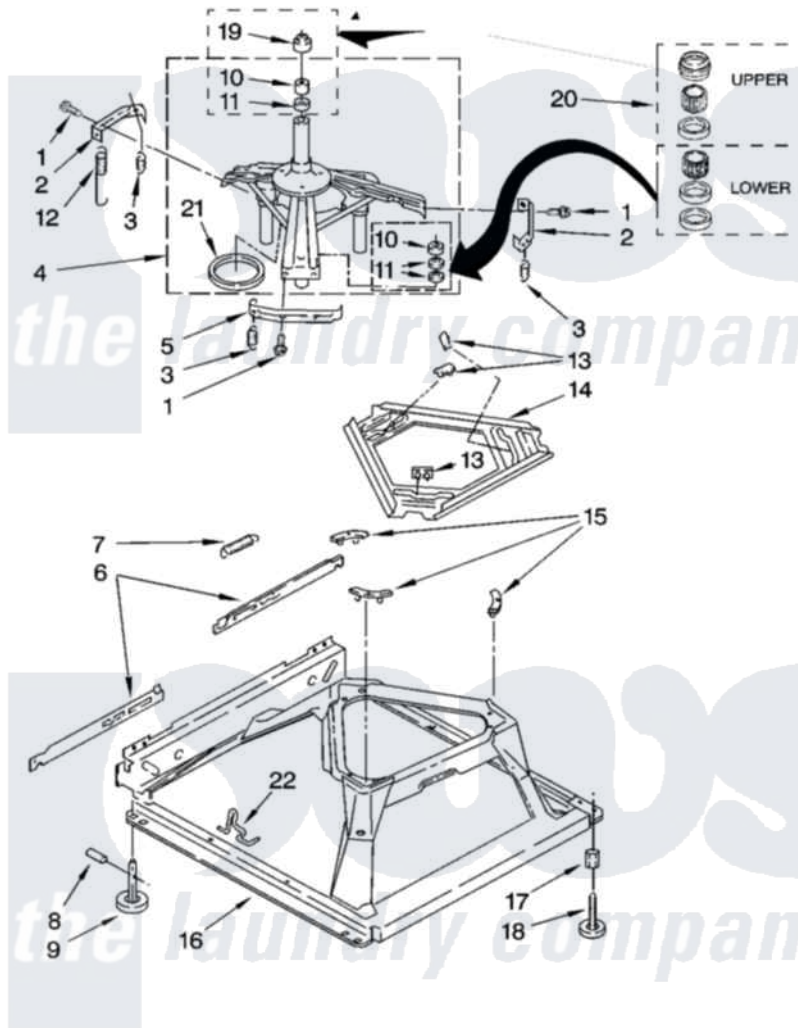

Maytag MVWC700VJ1 05 - MACHINE BASE PARTS

MACHINE BASE PARTS

For Models: MVWC700VW1, MVWC700VJ1
(White) (Oxide)

8

W10253194

Maytag [Residential Maytag MVWC700VJ1 Washer Parts](#) Parts Diagram 05 - MACHINE BASE PARTS
Click on the part number to view part

Item	Original Part Number	Replaced By	Status	Part Description
1	3400076			Screw, Bracket Mounting
2	64067			Bracket, Spring Outer
3	63907			Spring, Suspension
4	8575214	280184		Support
5	64065			Bracket, Spring Outer
6	63466			Link, Leveling Mechanism
7	62597	8316845		Spring
8	62837			Pin, Knurled
9	62596	285244		Feet-Leveling
10	8546455			Bearing, Centerpost
11	357409	359449		Seal, Agitator Shaft
12	388492	W10250667		Spring, Counterweight
13	62568	285219		Pad
14	3946509			Plate, Suspension
15	3363660	285744		Pad
16	3946512	285771		Base

17	3359452	Nut, Lock
18	W10001130	Foot, Leveling
19	8577376	Seal, Centerpost
20	285203	Centerpost Bearing Kit
21	63134	Ring, Sound Deadening
22	W10145155	Retainer, Suspension Spring