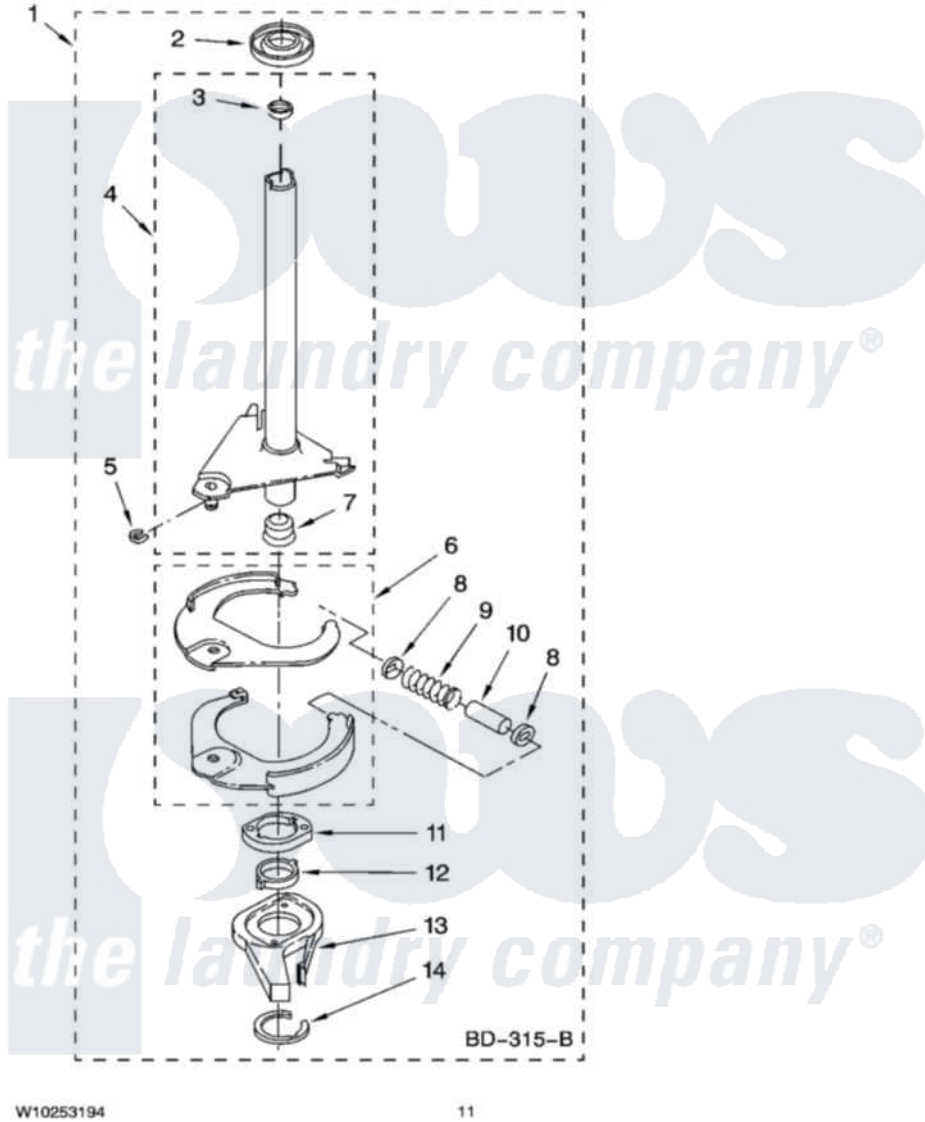

Maytag MVWC700VJ1 07 - BRAKE AND DRIVE TUBE PARTS

BRAKE AND DRIVE TUBE PARTS

For Models: MVWC700VW1, MVWC700VJ1
(White) (Oxide)

W10253194

11

Maytag Residential Maytag MVWC700VJ1 Washer Parts Parts Diagram 07 - BRAKE AND DRIVE TUBE PARTS
Click on the part number to view part

Item	Original Part Number	Replaced By	Status	Part Description
1	388952	285792		Basketdrive
2	62658			Ring, Thrust
3	356427			Seal, Spin Pinion
4	64027	64208		Tube-Spin
5	64035	W10083190		Ring, Retaining
6	64232	285438		Shoe-Brake
7	62703	8546462		"T" Bearing, Spin Tube
8	3353956	285658		Sleeve
9	387806		Not Available	Spring, Brake
10	3355360	285658		Sleeve
11	661516	8546461		Cam, Brake Release
12	63022			Sleeve, Cam
13	64194	285790		Lining
14	90368	W10083200		Ring, Retaining
NI	BLANK		Not Available	FOLLOWING PARTS NOT ILLUSTRATED
"	285208			Lubricant