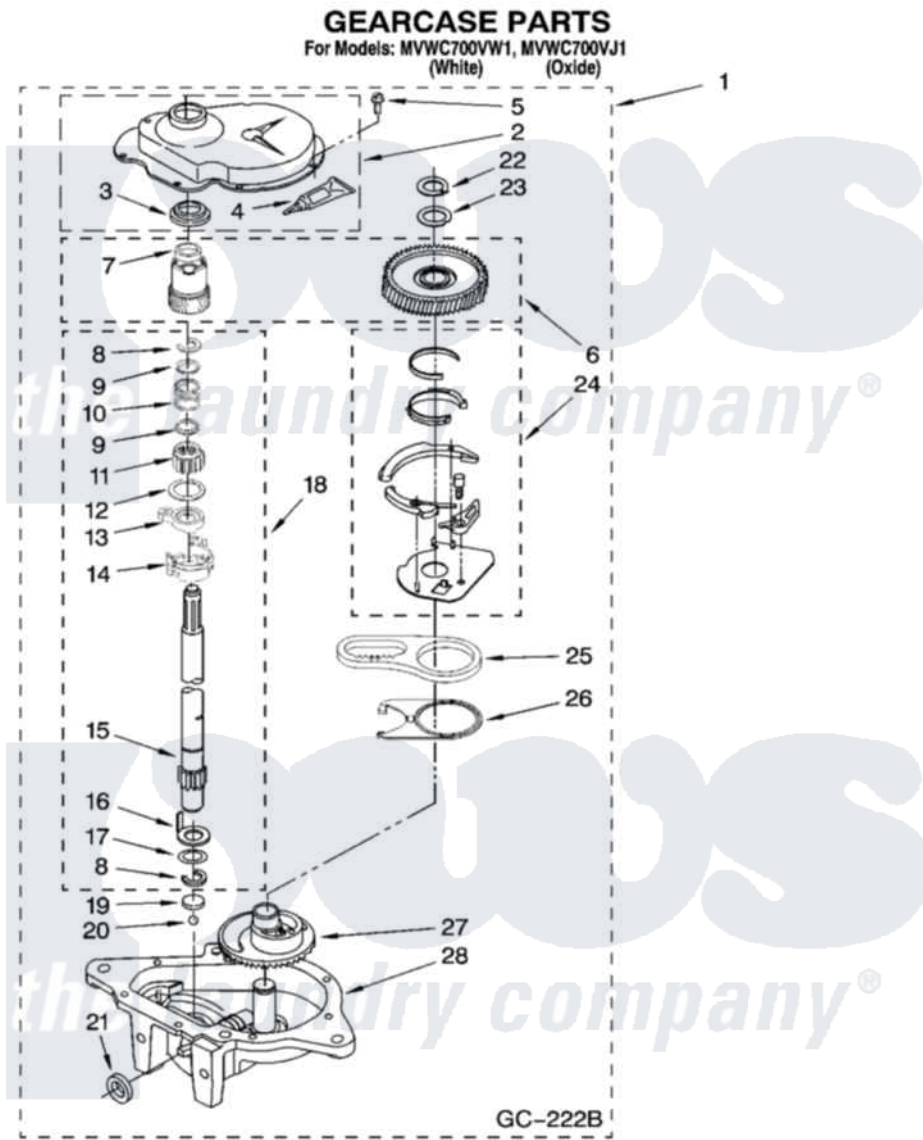

Maytag MVWC700VJ1 08 - GEARCASE PARTS, OPTIONAL PARTS (NOT INCLUDED)

12

W10253194

Maytag Residential Maytag MVWC700VJ1 Washer Parts Parts Diagram 08 - GEARCASE PARTS, OPTIONAL PARTS (NOT INCLUDED)

[Click on the part number to view part](#)

Item	Original Part Number	Replaced By	Status	Part Description
1	W10140301	W10140307		Gearcase
2	285202			Cover, Gearcase
3	3349985			Seal, Gearcase Cover
4	285195			Sealer Sealer, Gasket
5	3351614			Screw, Gearcase Cover Mounting
6	W10172898			Spin Pinion And Gear Spin Kit
7	BLANK		Not Available	Seal, Spin Pinion (Not Serviceable Part Of Illus. 6)
8	90369		Not Available	Ring, Retaining (2)
9	62677			Retainer, Spring
10	62676			Spring, Agitator
11	W10110245	285509		Shaft, Agitator
12	62619			Washer, Agitator Gear
13	62580	285206		Cam-Agitator