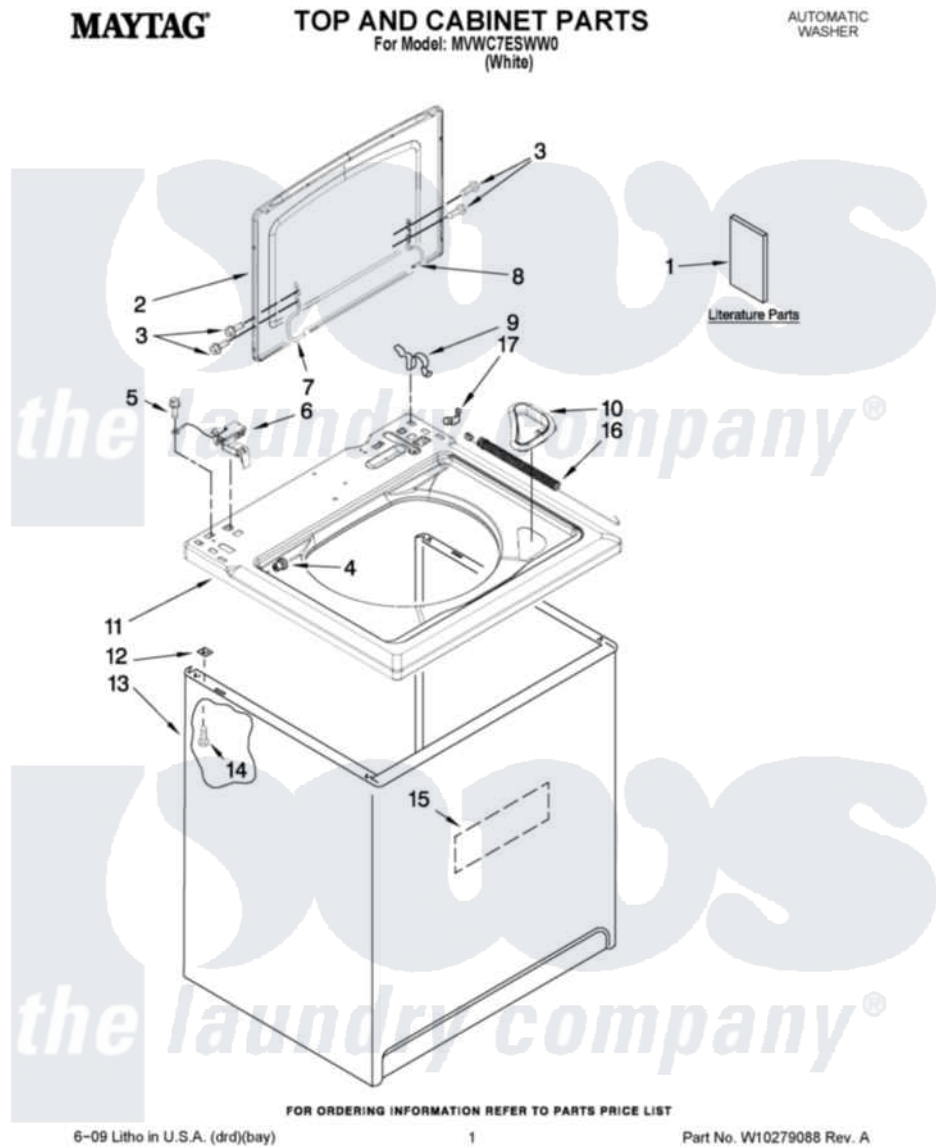

Maytag MVWC7ESWW0 01 - TOP AND CABINET PARTS

Maytag [Residential Maytag MVWC7ESWW0 Washer Parts](#) Parts Diagram 01 - TOP AND CABINET PARTS
 Click on the part number to view part

Item	Original Part Number	Replaced By	Status	Part Description
1	W10200890		Not Available	INSTRUCTIONS, INSTALLATION (ENGLISH/FRENCH)
"	W10200891		Not Available	INSTRUCTIONS, INSTALLATION (SPANISH)
"	W10092798		Not Available	Use & Care Guide (English/French)
"	W10092799		Not Available	Use & Care Guide (Spanish)
"	W10092811		Not Available	Feature Sheet (English/French)
"	W10092812		Not Available	Feature Sheet (Spanish)
"	W10196538		Not Available	LOAD SENSE INFO SHEET
"	W10092834		Not Available	INFO SHEET (ENERGY GUIDE)
"	W10248232			Info Sheet
2	W10164516			Lid Assembly
3	W10119828			Screw, Lid Hinge Mounting
4	8319539			Bearing, Lid Hinge
				Screw, Coarse Cover

5	3351614		Screw, Gearcase Cover Mounting
6	8318084		Switch, Lid
7	8559336	W10225136	Hinge 7 Pad Assembly
8	W10202542		Hinge, Lid
9	62780		Clip, Top And Cabinet And Rear Panel
10	W10192089		Dispenser, Bleach
11	W10203530		Top
12	62750		Spacer, Cabinet To Top (4)
13	63424		Cabinet
14	3390631		Screw, 10-16 X 3/8
15	W10177046		Cabinet - Damper, Sound
16	W10208782		Spring-Extension, Glass Lid
17	3350828		Clip-Cylinder Retainer