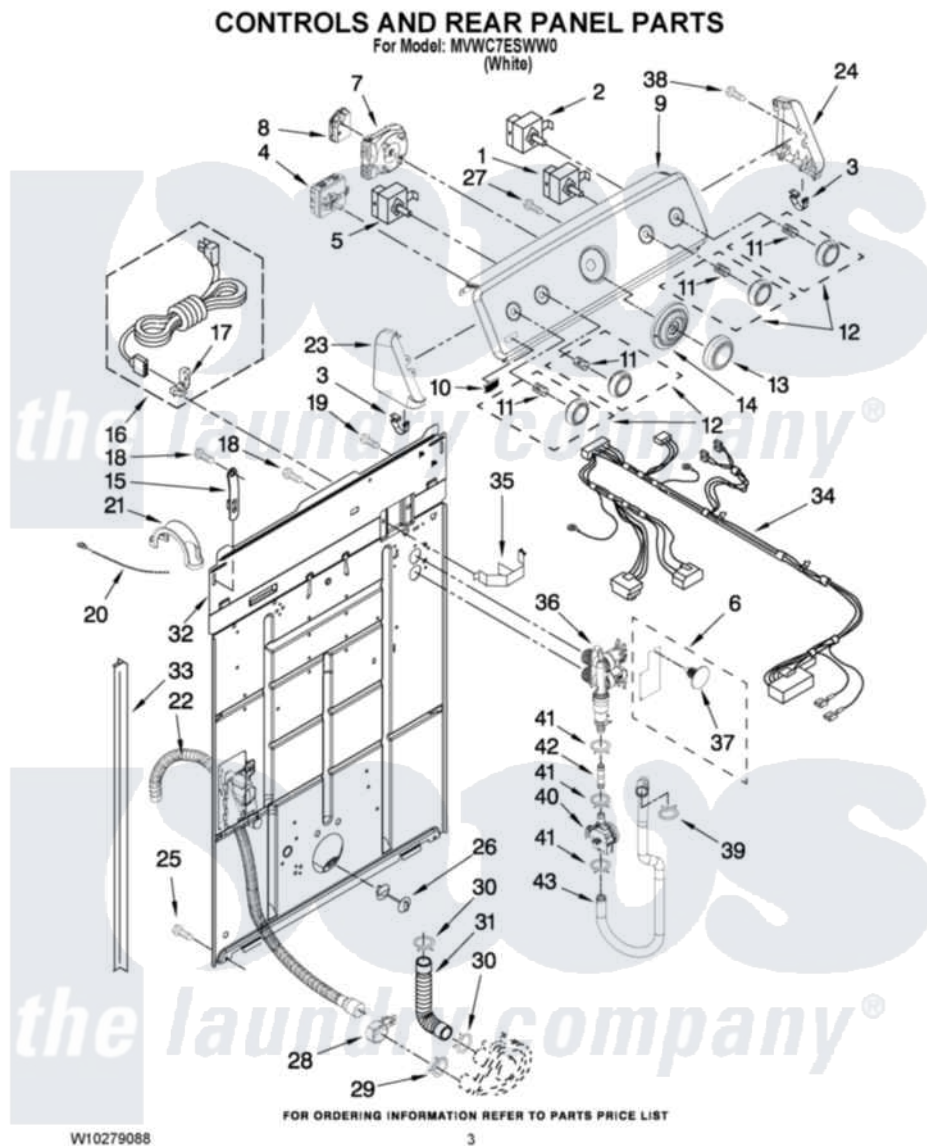

Maytag MVWC7ESWW0 02 - CONTROLS AND REAR PANEL PARTS

Maytag Residential Maytag MVWC7ESWW0 Washer Parts Parts Diagram 02 - CONTROLS AND REAR PANEL PARTS
Click on the part number to view part

Item	Original Part Number	Replaced By	Status	Part Description
1	8578416			Switch, Rotary
2	3949180	W10168257		Switch, Rotary
3	8312709			Clip-Console
4	W10248240			Atc-Auto Load Sensing Switch
5	3949180	W10168257		Switch, Rotary
6	W10245838			Shield, Suds
7	W10243947			Timer
8	W10104800			Circuit Board, Agitation Delay
9	W10089738			Panel, Control
10	W10101390			Badge Assembly
11	8536939			Clip, Knob
12	W10180218			Knob, Control Assembly
13	W10180213			Knob, Timer
14	W10180214			Dial, Timer
15	8568314			Strap, Console
16	8578842	285800		Cord-Power

17	3952821	285777	Relief-Str
18	9740848		Screw, Mixing Valve Mounting
19	3351614		Screw, Gearcase Cover Mounting
20	3347868	W10339879	Tie, Cable
21	8577378		U-Bend, Drain Hose
22	W10189267		Drain Hose Assembly
23	W10193824		Endcap Console Bracket
24	W10193821		Cap, End
25	62863	3390631	Screw, 10-16 X 3/8
26	8519200		Support, Rear Panel
27	3400073		Screw, Ground
28	8541668		Clamp, Hose
29	8317496	285655	Clamp, Hose
30	3363366	616099	Clamp
31	3951449	285871	Hose
32	W10194451		Panel, Rear
33	62747		Pad, Rear Panel
34	W10204122		Harness, Wiring
35	8055003		Clip, Harness And Pressure Switch
36	W10175893		Valve, Water Inlet
37	W10000080	8282566	Clip, Pine Tree
38	359625	487240	Screw, For Mtg. Service Capacitor
39	W10185367		Clamp, Hose
40	W10176591		Flowmeter
41	W10117298	596669	Clamp, Manifold
42	W10166731		Hose, Valve To Flowmeter
43	W10166732		Hose, Flowmeter To Tub Ring