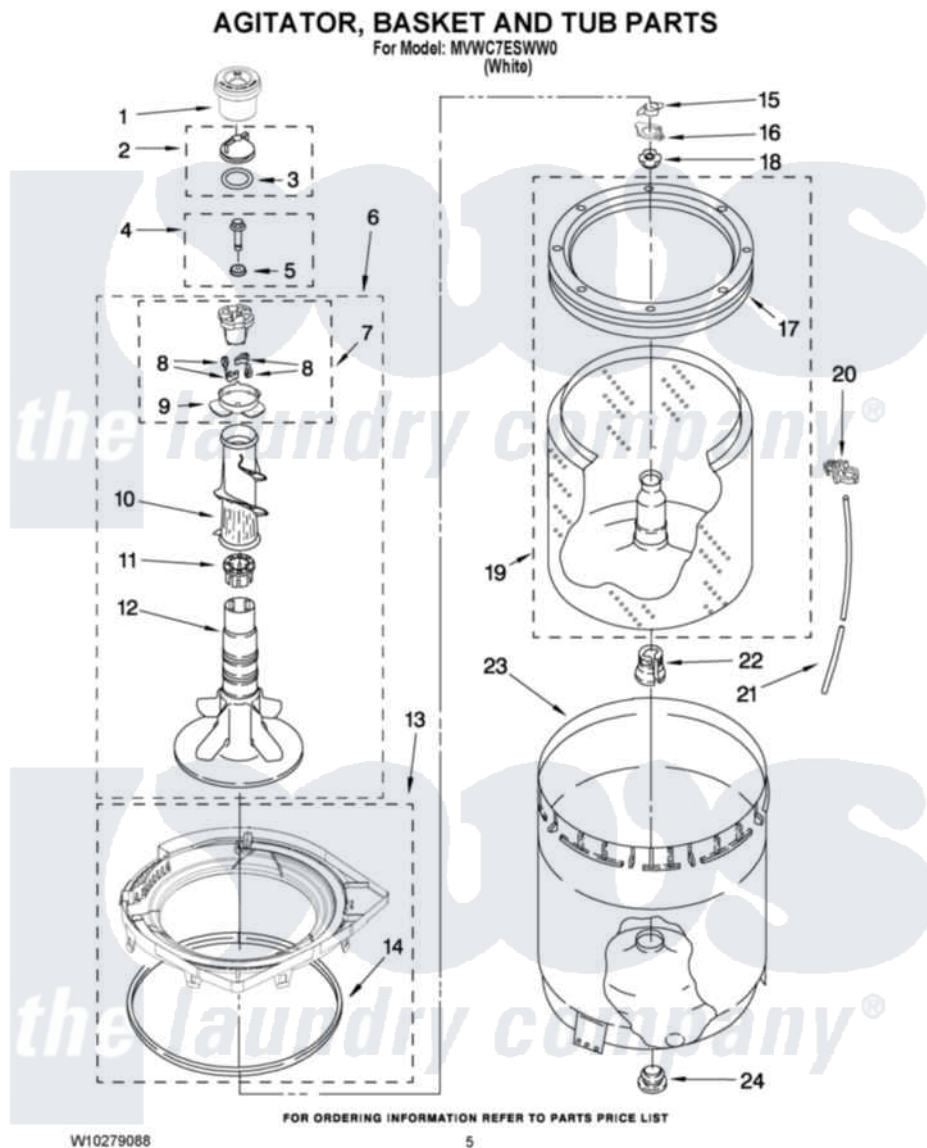

Maytag MVWC7ESWW0 03 - AGITATOR, BASKET AND TUB PARTS

Maytag [Residential Maytag MVWC7ESWW0 Washer Parts](#) Parts Diagram 03 - AGITATOR, BASKET AND TUB PARTS

Click on the part number to view part

Item	Original Part Number	Replaced By	Status	Part Description
1	8575076	8575076A		Dispenser
2	3354733	W10074580		Cap, Barrier
3	W10072840			Fabric Softener
4	358237			Screw And Washer
5	3949550			Washer
6	W10093672			Agitator
7	3363663	285811		Cam-Agitator
8	3366877	80040		Dog-Agitator
9	3363661			Bearing, Driven Cam
10	3349019			Auger, Agitator
11	3350389	285587		Washer
12	W10110020			Agitator
13	W10167984			Tub Ring And Gasket
14	3359585	3976308		Gasket, Tub Ring
15	3354845			Clip, Agitator
16	8543666			Washer, Agitator

17	W10006326		Balance Ring
18	W10116602		Nut, Spanner
19	W10006327		Basket And Balance Ring
20	2219077		Clip, Pressure Switch Hose
21	W10240485	353244	Hose, Pressure Switch
22	389140		Tub Block, Basket Drive
23	63849		Strain Relief, Power Cord
24	383727		Gasket, Centerpodt