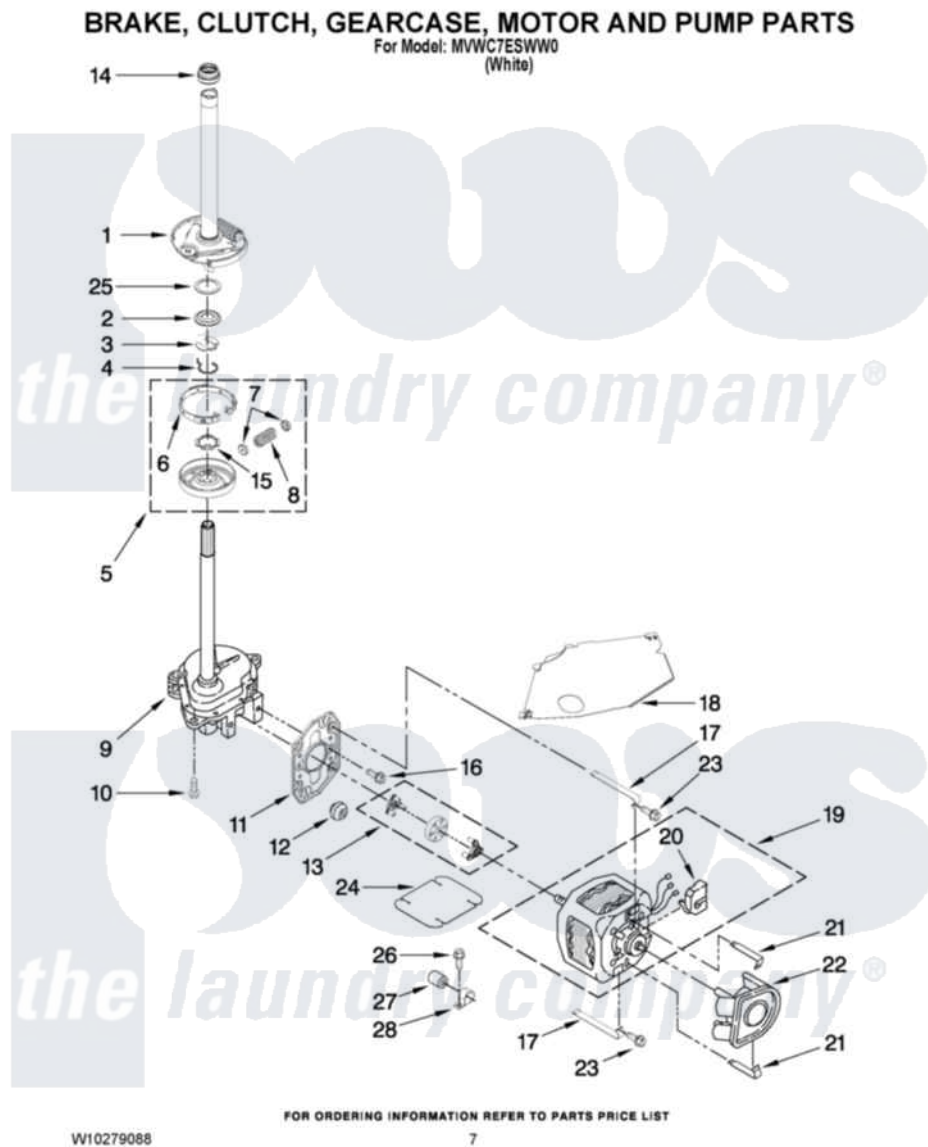

# Maytag MVWC7ESWW0 04 - BRAKE, CLUTCH, GEARCASE, MOTOR AND PUMP PARTS

Maytag [Residential Maytag MVWC7ESWW0 Washer Parts](#) Parts Diagram 04 - BRAKE, CLUTCH, GEARCASE, MOTOR AND PUMP PARTS

[Click on the part number to view part](#)

Item	Original Part Number	Replaced By	Status	Part Description
1	388952	<a href="#">285792</a>		Basketdrive
2	<a href="#">63292</a>			Washer, Spin Tube Thrust
3	62697	<a href="#">W10080230</a>		Ring, Spin Tube Support
4	63283	<a href="#">285353</a>		Ring
5	<a href="#">8299642</a>			Clutch
6	<a href="#">3951993</a>			Band And Lining, Clutch
7	<a href="#">62646</a>			Cap, Clutch Spring
8	<a href="#">8559387</a>			Spring And Damper Assembly
9	W10251783	<a href="#">W10140307</a>		Gearcase
10	3357334	<a href="#">3400516</a>		Screw Anti-Rattle
11	<a href="#">62611</a>			Plate, Motor Mount To Gearcase
12	<a href="#">62691</a>			Grommet, Motor
13	3978849	<a href="#">285852A</a>		Coupling
14	<a href="#">8577374</a>			Seal, Centerpost

15	<a href="#">3355454</a>		Clip, Main Drive
16	<a href="#">3400516</a>		Screw Anti-Rattle
17	<a href="#">W10086010</a>		Retainer, Motor
18	<a href="#">3362089</a>		Shield, Tub To Motor
19	<a href="#">661600</a>		Motor, Main Drive
20	62850	<a href="#">8529896</a>	Switch, Main Drive Motor
21	<a href="#">8546127</a>		Retainer, Pump
22	<a href="#">3363394</a>		Pump
23	3387485	<a href="#">273556</a>	Screw, 10-16 X 5/8
24	<a href="#">3946532</a>		Shield, Motor
25	<a href="#">8578981</a>		Washer, Thrust
26	62863	<a href="#">3390631</a>	Screw, 10-16 X 3/8
27	<a href="#">8572717</a>		Capacitor, Motor Start
28	<a href="#">3949496</a>		Clamp, Capacitor