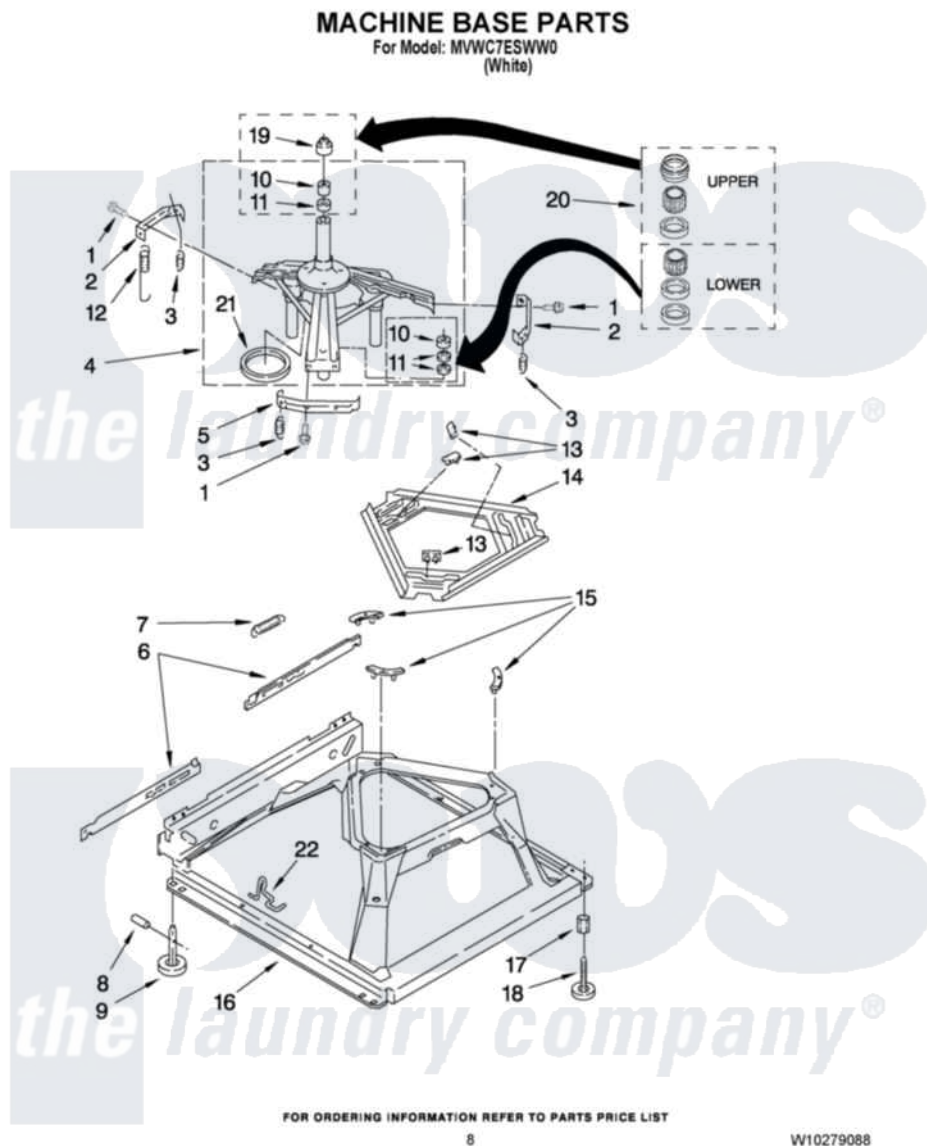

# Maytag MVWC7ESWW0 05 - MACHINE BASE PARTS

Maytag Residential Maytag MVWC7ESWW0 Washer Parts Parts Diagram 05 - MACHINE BASE PARTS  
[Click on the part number to view part](#)

Item	Original Part Number	Replaced By	Status	Part Description
1	<a href="#">3400076</a>			Screw, Bracket Mounting
2	<a href="#">64067</a>			Bracket, Spring Outer
3	<a href="#">63907</a>			Spring, Suspension
4	8575214	<a href="#">280184</a>		Support
5	<a href="#">64065</a>			Bracket, Spring Outer
6	<a href="#">63466</a>			Link, Leveling Mechanism
7	62597	<a href="#">8316845</a>		Spring
8	<a href="#">62837</a>			Pin, Knurled
9	62596	<a href="#">285244</a>		Feet-Leveling
10	<a href="#">8546455</a>			Bearing, Centerpost
11	357409	<a href="#">359449</a>		Seal, Agitator Shaft
12	<a href="#">W10250667</a>			Spring, Counterweight
13	62568	<a href="#">285219</a>		Pad
14	<a href="#">3946509</a>			Plate, Suspension
15	3363660	<a href="#">285744</a>		Pad
16	3946512	<a href="#">285771</a>		Base

17	<a href="#">3359452</a>	Nut, Lock
18	<a href="#">W10001130</a>	Foot, Leveling
19	<a href="#">8577376</a>	Seal, Centerpost
20	<a href="#">285203</a>	Centerpost Bearing Kit
21	<a href="#">63134</a>	Ring, Sound Deadening
22	<a href="#">W10145155</a>	Retainer, Suspension Spring