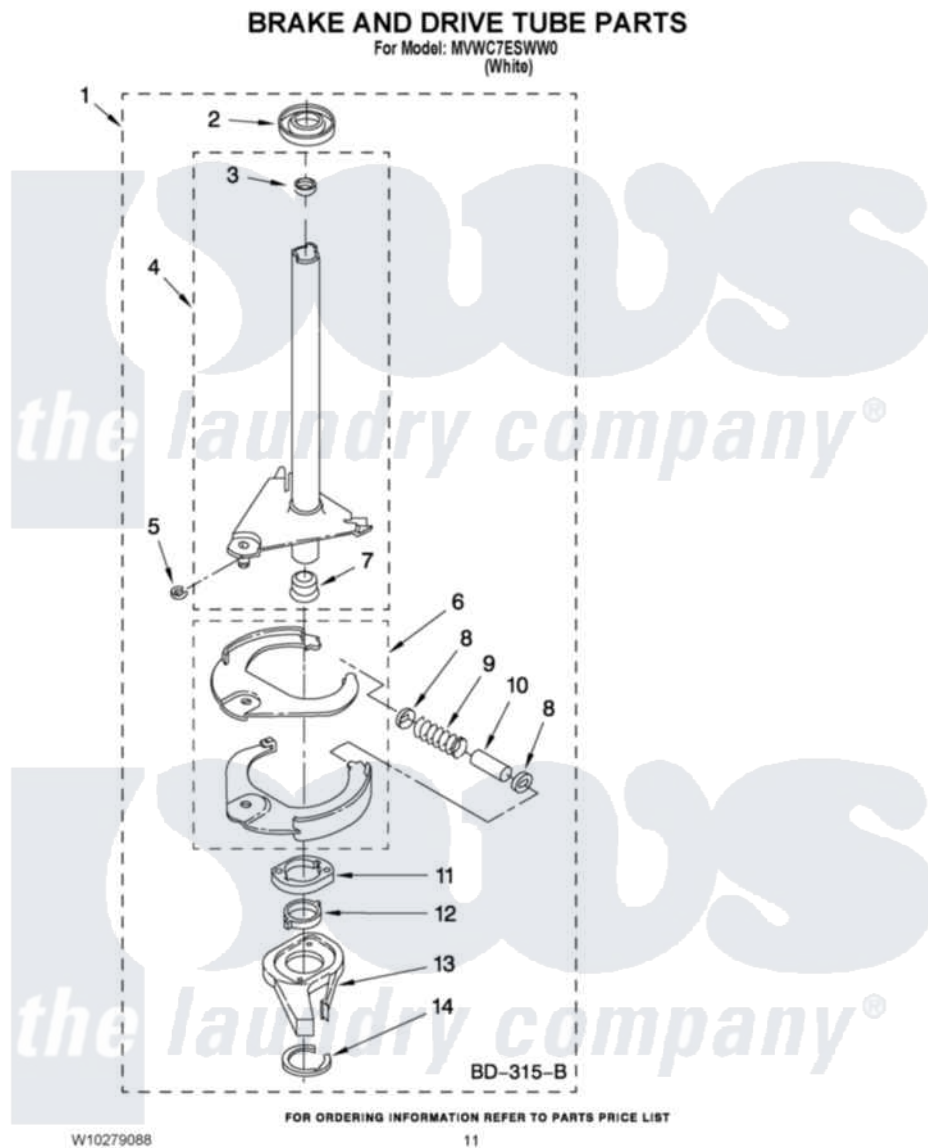

Maytag MVWC7ESWW0 07 - BRAKE AND DRIVE TUBE PARTS

Maytag [Residential Maytag MVWC7ESWW0 Washer Parts](#) Parts Diagram 07 - BRAKE AND DRIVE TUBE PARTS

Click on the part number to view part

Item	Original Part Number	Replaced By	Status	Part Description
1	388952	285792		Basketdrive
2	62658			Ring, Thrust
3	356427			Seal, Spin Pinion
4	64027	64208		Tube-Spin
5	64035	W10083190		Ring, Retaining
6	64232	285438		Shoe-Brake
7	62703	8546462		"T" Bearing, Spin Tube
8	3353956	285658		Sleeve
9	387806		Not Available	Spring, Brake
10	3355360	285658		Sleeve
11	661516	8546461		Cam, Brake Release
12	63022			Sleeve, Cam
13	64194	285790		Lining
14	90368	W10083200		Ring, Retaining
NI	285208			Lubricant