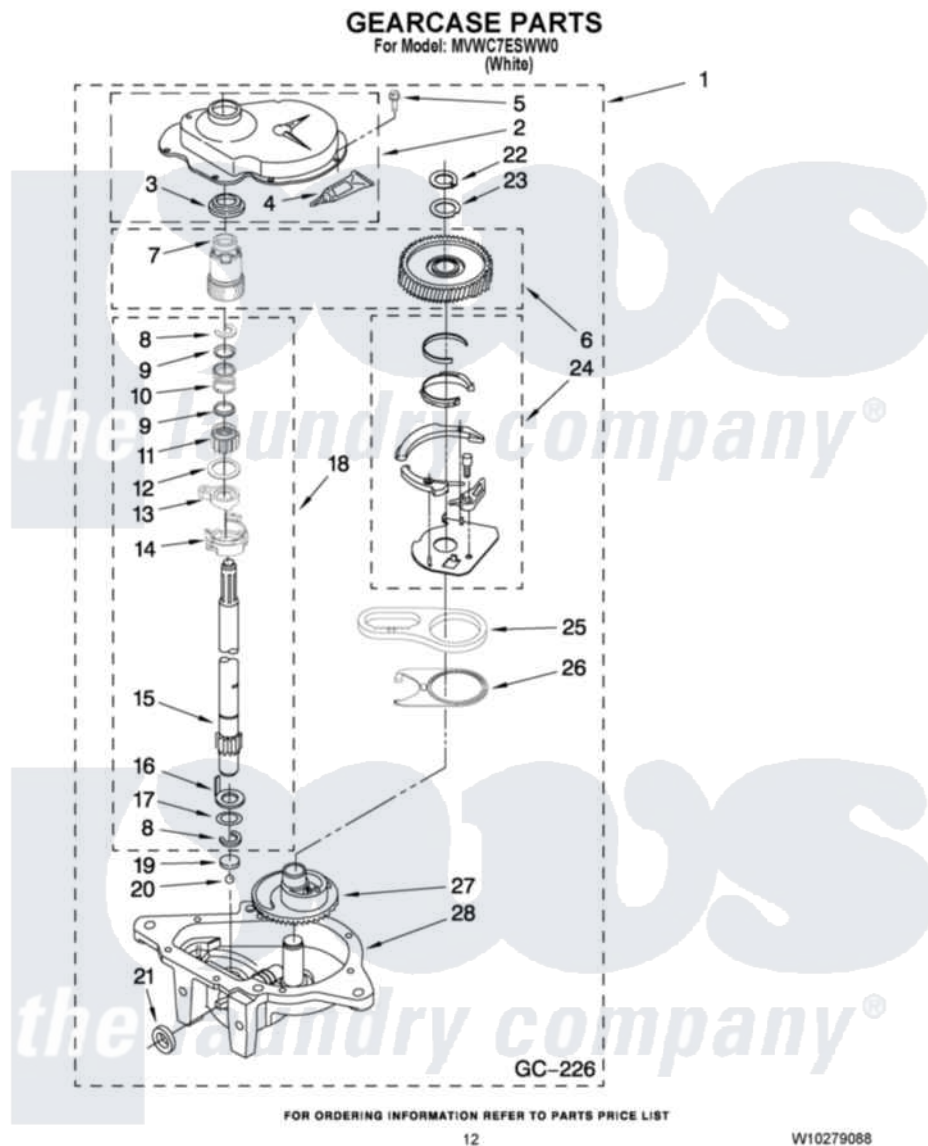

Maytag MVWC7ESWW0 08 - GEARCASE PARTS

12

W10279088

Maytag Residential Maytag MVWC7ESWW0 Washer Parts Parts Diagram 08 - GEARCASE PARTS
Click on the part number to view part

Item	Original Part Number	Replaced By	Status	Part Description
1	W10251783	W10140307		Gearcase
2	285202			Cover, Gearcase
3	3349985			Seal, Gearcase Cover
4	285195			Sealer Sealer, Gasket
5	3351614			Screw, Gearcase Cover Mounting
6	W10172898			Spin Pinion And Gear Spin Kit
7	N/P		Not Available	SEAL, SPIN PINION (PART OF ITEM 6, NOT SERVICED SEPARATELY)
8	90369		Not Available	Ring, Retaining (2)
9	62677			Retainer, Spring
10	62676			Spring, Agitator
11	W10110245	285509		Shaft, Agitator
12	62619			Washer, Agitator Gear
13	62580	285206		Cam-Agitator
14	3976349	285206		Cam-Agitator

15	389231		Shaft, Agitator
16	62618		Washer, Cam Thrust
17	388815		Washer, Intermediate 1 3976263 Miscellaneous Parts Bag 2 3976300 Washer, Inlet Hose 3 3366913 Clamp, Hose
18	389387		Shaft, Agitator
19	16018	285205	Bearing
20	85529	285205	Bearing
21	W10111745	285352	Seal Kit, Thrust Plug
22	3362552	285765	Ring-Retr
23	285766		Washer Kit, Thrust
24	388253	999516	Shelf-Glas
25	8546456		Rack, Connecting
26	62621		Actuator, Shift
27	N/P	Not Available	GEAR-MAIN DRIVE (NOT SERVICED SEPARATELY)
28	N/P	Not Available	BOTTOM & PINION GEARCASE (NOT SERVICED SEPARATELY)