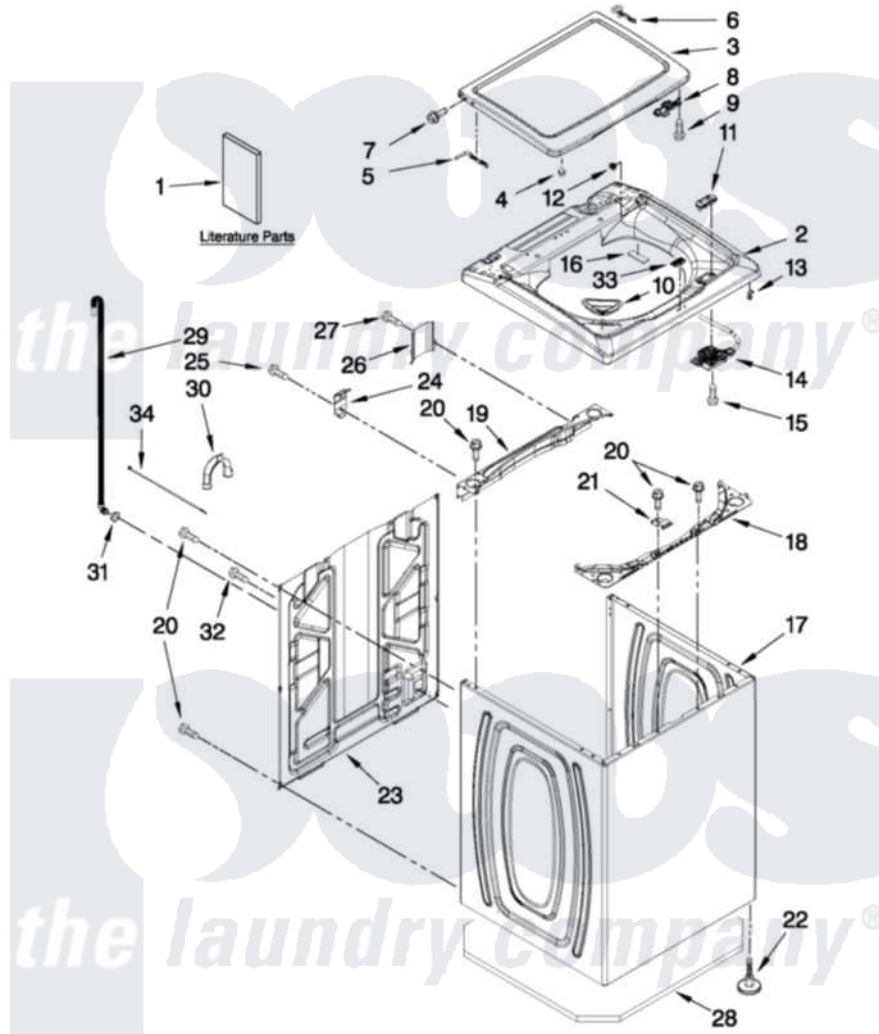

Maytag MVWX500XL1 01 - TOP AND CABINET PARTS

MAYTAG

TOP AND CABINET PARTS

AUTOMATIC WASHER

For Models: MVWX500XW1, MVWX500XL1
(White) (Silver)

FOR ORDERING INFORMATION REFER TO PARTS PRICE LIST

4-11 Litho in U.S.A. (MP)(bay)

1

Part No. W10413280 Rev. A

[Maytag Residential Maytag MVWX500XL1 Washer Parts](#) Parts Diagram 01 - TOP AND CABINET PARTS

[Click on the part number to view part](#)

Item	Original Part Number	Replaced By	Status	Part Description
1	W10240509			Installation Instructions
"	W10240510		Not Available	INSTALLATION INSTRUCTIONS (SPANISH)
"	W10280467		Not Available	USE & CARE GUIDE
"	W10280504		Not Available	INSTRUCTIONS, SOUND SHIELD INSTALLATION
"	W10338674		Not Available	TECH SHEET
"	W10280498		Not Available	QUICK START GUIDE
"	W10062961		Not Available	ENERGY GUIDE
2	W10238290			Top
"	W10268719			Top
3	W10270565			Lid
"	W10270567			Lid
4	9724509			Bumper, Lid
5	W10295775			Hinge, Wire
6	W10294031			Hinge Wire
7	W10119828			Screw, Lid Hinge Mounting