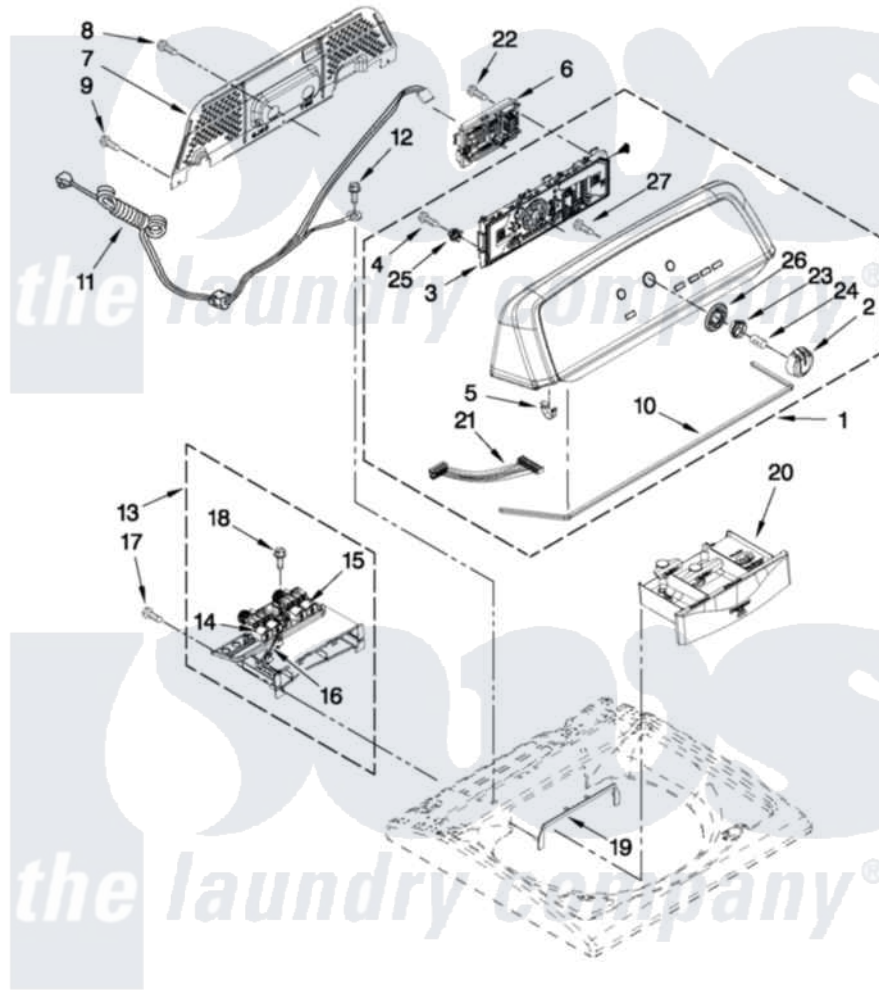

# Maytag MVWX500XL1 02 - CONSOLE AND DISPENSER PARTS

## CONSOLE AND DISPENSER PARTS

For Models: MVWX500XW1, MVWX500XL1  
(White) (Silver)

FOR ORDERING INFORMATION REFER TO PARTS PRICE LIST

W10413280

3

Maytag [Residential Maytag MVWX500XL1 Washer Parts](#) Parts Diagram 02 - CONSOLE AND DISPENSER PARTS  
Click on the part number to view part

Item	Original Part Number	Replaced By	Status	Part Description
1	<a href="#">W10272444</a>			Console
"	<a href="#">W10293204</a>			Console
2	<a href="#">W10251381</a>			Knob, Control
"	<a href="#">W10251384</a>			Knob, Control
3	<a href="#">W10272630</a>			User Interface
4	<a href="#">W10219342</a>			Screw, Baffle Mounting
5	<a href="#">8312709</a>			Clip-Console
6	<a href="#">W10405815</a>			Control Unit Assembly, Machine And Motor
7	<a href="#">W10269597</a>			Panel, Console Rear Cover
8	3390647	<a href="#">488729</a>		Screw
9	1157158	<a href="#">489069</a>		Xxscrew, 10-12 X 1/2
10	<a href="#">W10280079</a>			Seal, Console
11	<a href="#">W10266797</a>			Cord, Power
12	<a href="#">3400076</a>			Screw, Bracket Mounting
13	W10240963	<a href="#">W10432327</a>		Housing Assembly - Dispenser
14	<a href="#">W10240949</a>			Valve, Cold Water Inlet

15	<a href="#">W10240948</a>	Valve, Hot Water Inlet	
16	<a href="#">W10240967</a>	Harness, Valve	
17	<a href="#">3400061</a>	Screw, Dispenser Housing Mounting	
18	97787	<a href="#">W10109200</a>	Screw, Baffle Mounting
19	<a href="#">W10240946</a>	Bezel, Dispenser	
20	<a href="#">W10240960</a>	Drawer, Dispenser Assembly	
21	<a href="#">W10285493</a>	Harness, User Interface	
22	<a href="#">9740848</a>	Screw, Mixing Valve Mounting	
23	<a href="#">W10326923</a>	Spacer, Knob	
24	<a href="#">8536939</a>	Clip, Knob	
25	<a href="#">W10274524</a>	Tensioner, Facia	
26	<a href="#">W10305134</a>	Bezel, Cycle Trim	
27	<a href="#">3196172</a>	Screw, 6-19 X 3/8	