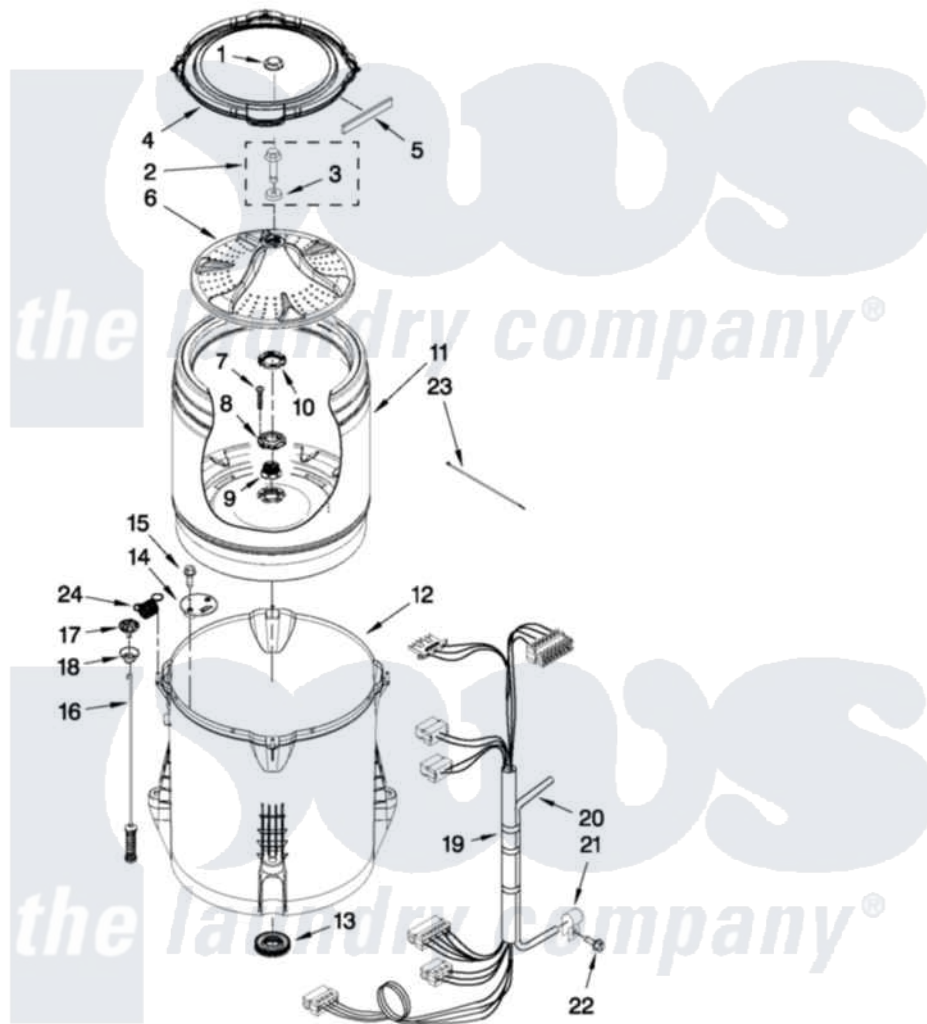

Maytag MVWX500XL1 03 - BASKET AND TUB PARTS

BASKET AND TUB PARTS

For Models: MVWX500XW1, MVWX500XL1
(White) (Silver)

FOR ORDERING INFORMATION REFER TO PARTS PRICE LIST

W10413280

5

Maytag Residential Maytag MVWX500XL1 Washer Parts Parts Diagram 03 - BASKET AND TUB PARTS
Click on the part number to view part

Item	Original Part Number	Replaced By	Status	Part Description
1	W10305251			Cap, Impeller
2	W10003790			Screw And Washer
3	3949550			Washer
4	W10215146			Tub Ring
5	W10205824			Absorber, Impact
6	W10215119			Impeller
7	8533953			Screw, 8-16 X 1.000
8	W10291415	W10324651		Hub
9	W10291416	W10324651		Hub
10	W10291417	W10324651		Hub
11	W10238268	W10324650		Basket
12	W10238301	W10324648		Tub-Outer
13	W10006371	W10324647		Seal-Tub
14	W10215093			Filter, Drain Pump
15	8533928			Screw, 8-18 X 3/4
16	W10257085	W10317709		Damper Assembly, Tub Suspension

17	W10215136	W10440729	Suspension
18	W10256551	W10440729	Suspension
19	W10328392	W10297443	Harness, Lower
20	8572540	353244	Hose, Pressure Switch
21	W10005430		Clamp, Pressure Hose Retainer
22	8533943	W10109200	Screw, Baffle Mounting
23	W10339879		Tie, Cable
24	W10348658	W10400895	Spring