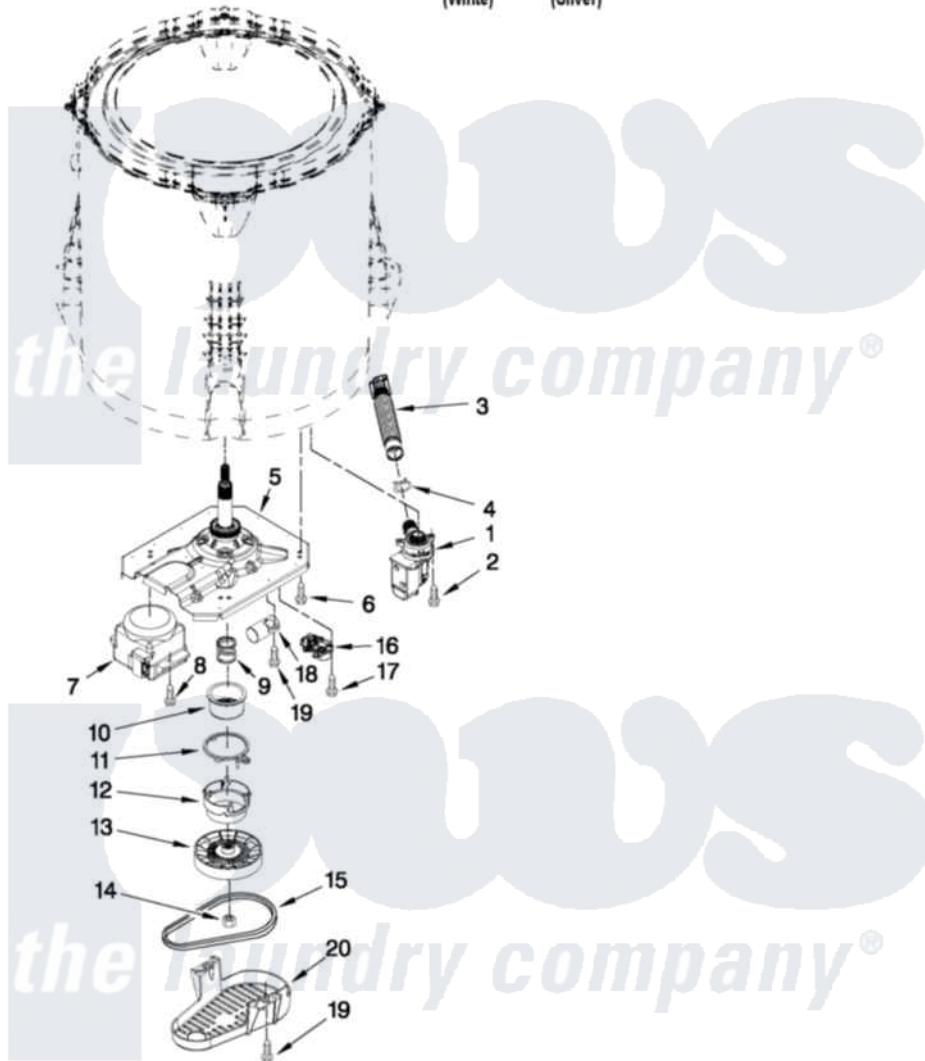

Maytag MVWX500XL1 04 - GEARCASE, MOTOR AND PUMP PARTS

GEARCASE, MOTOR AND PUMP PARTS

For Models: MVWX500XW1, MVWX500XL1
(White) (Silver)

FOR ORDERING INFORMATION REFER TO PARTS PRICE LIST

6

W10413280

Maytag [Residential Maytag MVWX500XL1 Washer Parts](#) Parts Diagram 04 - GEARCASE, MOTOR AND PUMP PARTS

[Click on the part number to view part](#)

Item	Original Part Number	Replaced By	Status	Part Description
1	W10276397			Pump Assembly, Drain
2	W10004910			Screw, 12-16 X 1-1/4
3	W10215091			Hose, Inner Drain Assembly
4	8317496	285655		Clamp, Hose
5	W10006401	W10330039		Gearcase
6	W10249633			Screw, 7.2-1.6 X 30
7	W10249628			Motor, Drive
8	W10094780	W10182109		Screw-Kit
9	W10326374	W10315818		Cam
10	W10006352	W10315818		Cam
11	W10006353	W10315818		Cam
12	W10006354	W10315818		Cam
13	W10006356			Pulley
14	W10163336			Nut, Pulley
15	W10006384			Belt, Drive
16	W10006355			Actuator, Shift

17	9741052	Screw, 6-32 X 1.00
18	W10278117	Capacitor, Motor Run
19	357640	Screw And Washer
20	W10006383	Shield, Pulley Cover