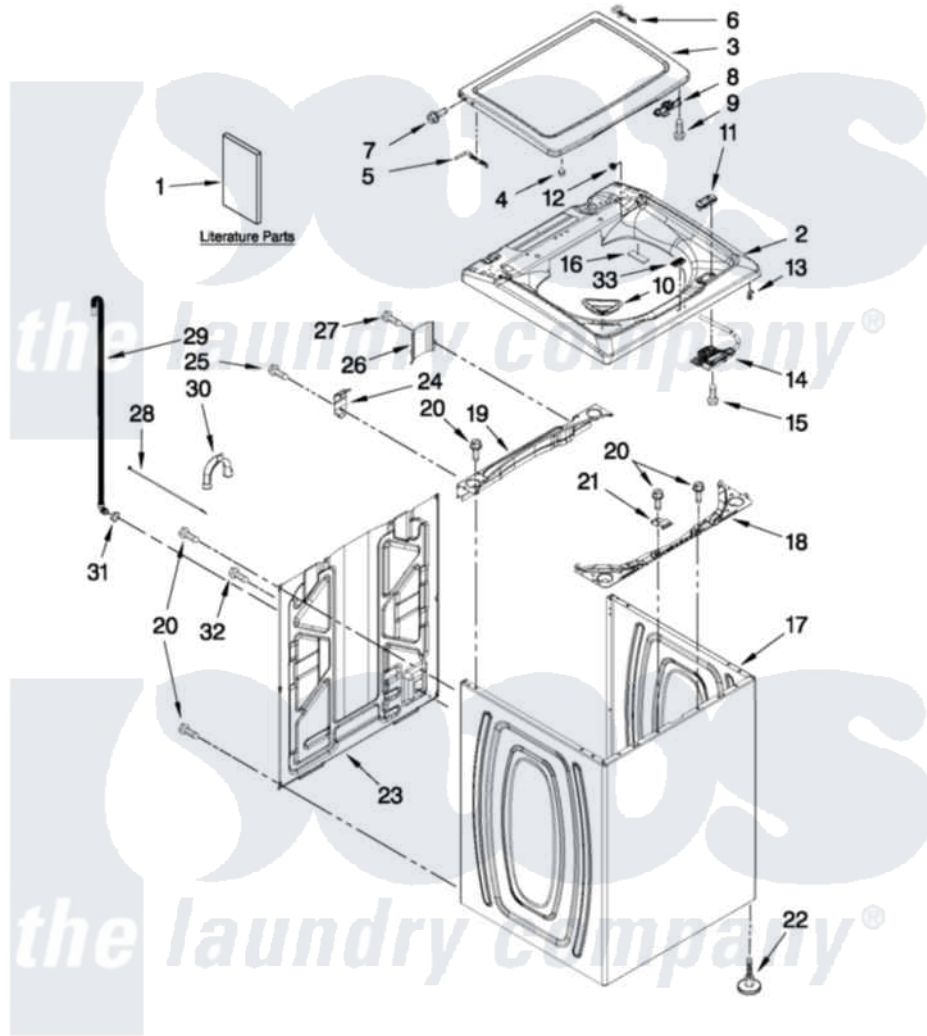

Maytag MVWX500XL2 01 - TOP AND CABINET PARTS

MAYTAG

TOP AND CABINET PARTS

AUTOMATIC WASHER

For Models: MVWX500XW2, MVWX500XL2
(White) (Silver)

FOR ORDERING INFORMATION REFER TO PARTS PRICE LIST

4-12 Litho in U.S.A. (JLP)(bay)

1

Part No. W10505984 Rev. A

[Maytag Residential Maytag MVWX500XL2 Washer Parts](#) Parts Diagram 01 - TOP AND CABINET PARTS

[Click on the part number to view part](#)

Item	Original Part Number	Replaced By	Status	Part Description
1	W10240509			Installation Instructions
"	W10338687		Not Available	USE & CARE GUIDE
"	W10468342		Not Available	TECH SHEET
"	W10280498		Not Available	QUICK START GUIDE
"	W10062961		Not Available	ENERGY GUIDE
2	W10238290			Top
"	W10268719			Top
3	W10270565			Lid
"	W10270567			Lid
4	9724509			Bumper, Lid
5	W10295775			Hinge, Wire
6	W10294031			Hinge Wire
7	W10119828			Screw, Lid Hinge Mounting
8	W10240513			Strike, Lid Lock
"	W10240514			Strike, Lid Lock
9	W10273971			Screw, 6-19 X 1/2