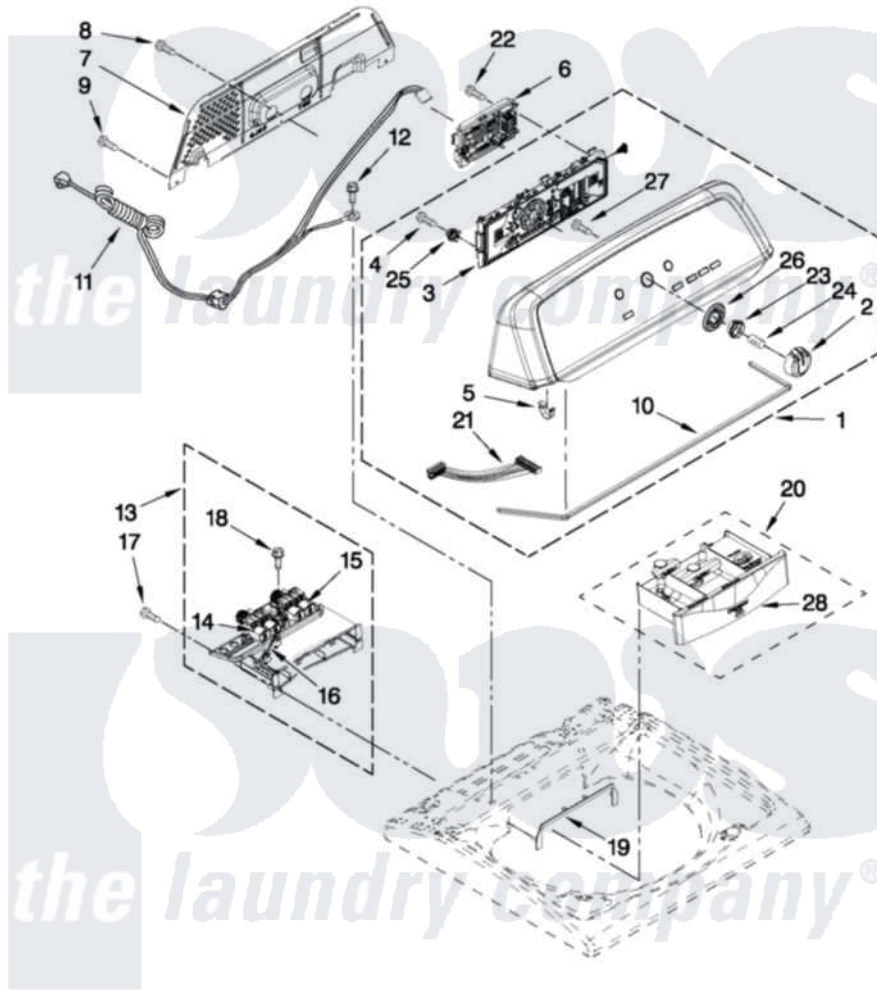

Maytag MVWX500XL2 02 - CONSOLE AND DISPENSER PARTS

CONSOLE AND DISPENSER PARTS

For Models: MVWX500XW2, MVWX500XL2
(White) (Silver)

FOR ORDERING INFORMATION REFER TO PARTS PRICE LIST

W10505984

3

Maytag [Residential Maytag MVWX500XL2 Washer Parts](#) Parts Diagram 02 - CONSOLE AND DISPENSER PARTS
Click on the part number to view part

Item	Original Part Number	Replaced By	Status	Part Description
1	W10272444			Console
"	W10293204			Console
2	W10251381			Knob, Control
"	W10251384			Knob, Control
3	W10272630			User Interface
4	W10219342			Screw, Baffle Mounting
5	8312709			Clip-Console
6	W10480127			Control Unit Assembly, Machine And Motor
7	W10420984			Panel, Console Rear Cover
8	3390647	488729		Screw
9	1157158	489069		Xxscrew, 10-12 X 1/2
10	W10280079			Seal, Console
11	W10266797			Cord, Power
12	3400076			Screw, Bracket Mounting
13	W10432327			Housing Assembly - Dispenser
14	W10240949			Valve, Cold Water Inlet

15	W10240948	Valve, Hot Water Inlet	
16	W10343675	W10240967	Harness, Valve
17	3400061	Screw, Dispenser Housing Mounting	
18	97787	W10109200	Screw, Baffle Mounting
19	W10240946	Bezel, Dispenser	
20	W10240960	Drawer, Dispenser Assembly	
21	W10285493	Harness, User Interface	
22	9740848	Screw, Mixing Valve Mounting	
23	W10326923	Spacer, Knob	
24	8536939	Clip, Knob	
25	W10274524	Tensioner, Facia	
26	W10305134	Bezel, Cycle Trim	
27	3196172	Screw, 6-19 X 3/8	
28	W10287478	Handle, Dispenser Drawer Facia	