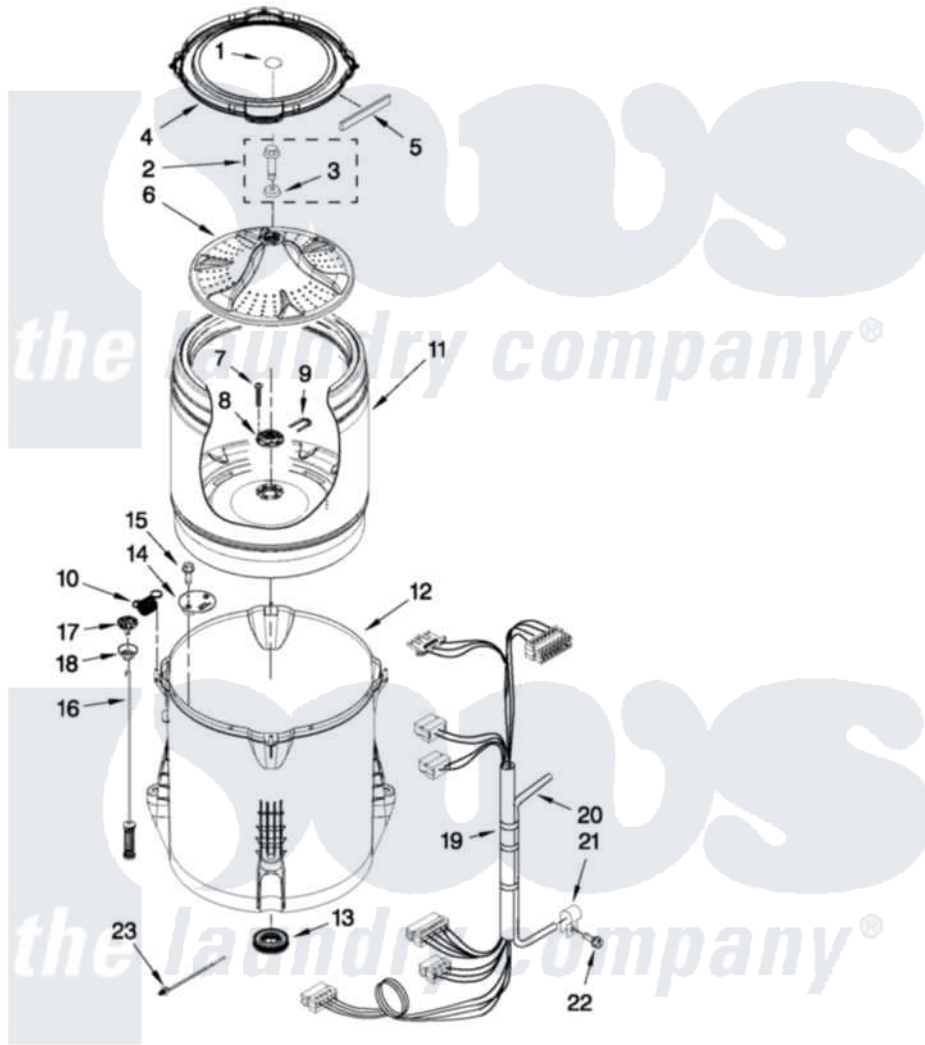

Maytag MVWX500XL2 03 - BASKET AND TUB PARTS

BASKET AND TUB PARTS

For Models: MVWX500XW2, MVWX500XL2
(White) (Silver)

FOR ORDERING INFORMATION REFER TO PARTS PRICE LIST

W10505984

5

Maytag [Residential Maytag MVWX500XL2 Washer Parts](#) Parts Diagram 03 - BASKET AND TUB PARTS
Click on the part number to view part

Item	Original Part Number	Replaced By	Status	Part Description
1	W10305251			Cap, Impeller
2	W10003790			Screw And Washer
3	3949550			Washer
4	W10215146			Tub Ring
5	W10205824			Absorber, Impact
6	W10215119			Impeller
7	8533953			Screw, 8-16 X 1.000
8	W10396887		Not Available	HUB - DRIVEN, BASKET (INCLUDES ITEM 7)
9	W10402178		Not Available	RETAINER
10	W10348658	W10400895		Spring
11	W10469848			Basket Assembly
12	W10238301	W10324648		Tub-Outer
13	W10006371	W10324647		Seal-Tub
14	W10215093			Filter, Drain Pump
15	8533928			Screw, 8-18 X 3/4
				Damper Assembly, Tub

16	W10257085	W10317709	Damper Assembly, Tub Suspension
17	W10405423	W10440729	Suspension
18	W10256551	W10440729	Suspension
19	W10383573		Harness, Lower
20	8572540	353244	Hose, Pressure Switch
21	W10005430		Clamp, Pressure Hose Retainer
22	8533943	W10109200	Screw, Baffle Mounting
23	W10339879		Tie, Cable