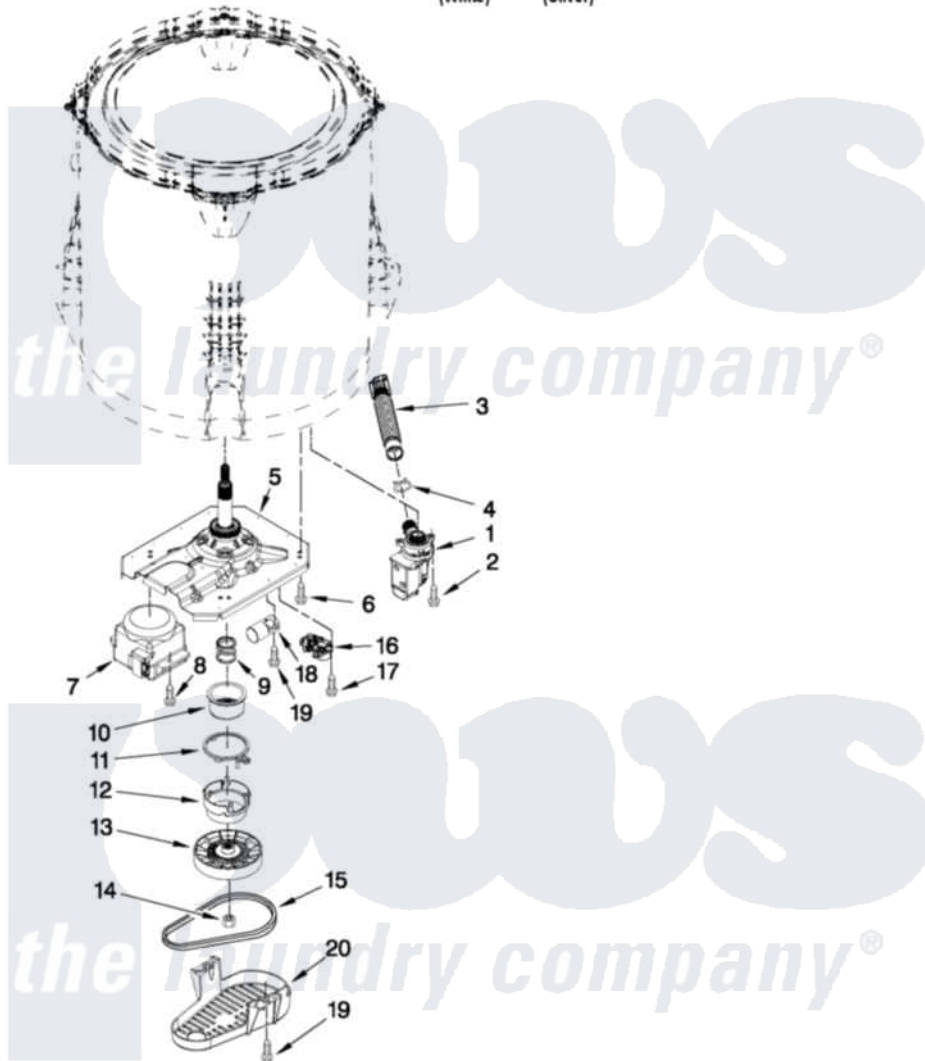

Maytag MVWX500XL2 04 - GEARCASE, MOTOR AND PUMP PARTS

GEARCASE, MOTOR AND PUMP PARTS

For Models: MVWX500XW2, MVWX500XL2
(White) (Silver)

FOR ORDERING INFORMATION REFER TO PARTS PRICE LIST

6

W10505984

Maytag [Residential Maytag MVWX500XL2 Washer Parts](#) Parts Diagram 04 - GEARCASE, MOTOR AND PUMP PARTS

[Click on the part number to view part](#)

Item	Original Part Number	Replaced By	Status	Part Description
1	W10276397			Pump Assembly, Drain
2	W10004910			Screw, 12-16 X 1-1/4
3	W10215091			Hose, Inner Drain Assembly
4	8317496	285655		Clamp, Hose
5	W10469846			Gearcase Assembly
6	W10249633			Screw, 7.2-1.6 X 30
7	W10416660			Motor, Drive
8	W10094780	W10182109		Screw-Kit
9	W10326374	W10315818		Cam
10	W10006352	W10315818		Cam
11	W10006353	W10315818		Cam
12	W10006354	W10315818		Cam
13	W10006356			Pulley
14	W10163336			Nut, Pulley
15	W10006384			Belt, Drive
16	W10006355			Actuator, Shift

17	9741052	Screw, 6-32 X 1.00
18	W10390446	Capacitor, Motor Run
19	357640	Screw And Washer
20	W10427633	Shield, Pulley Cover