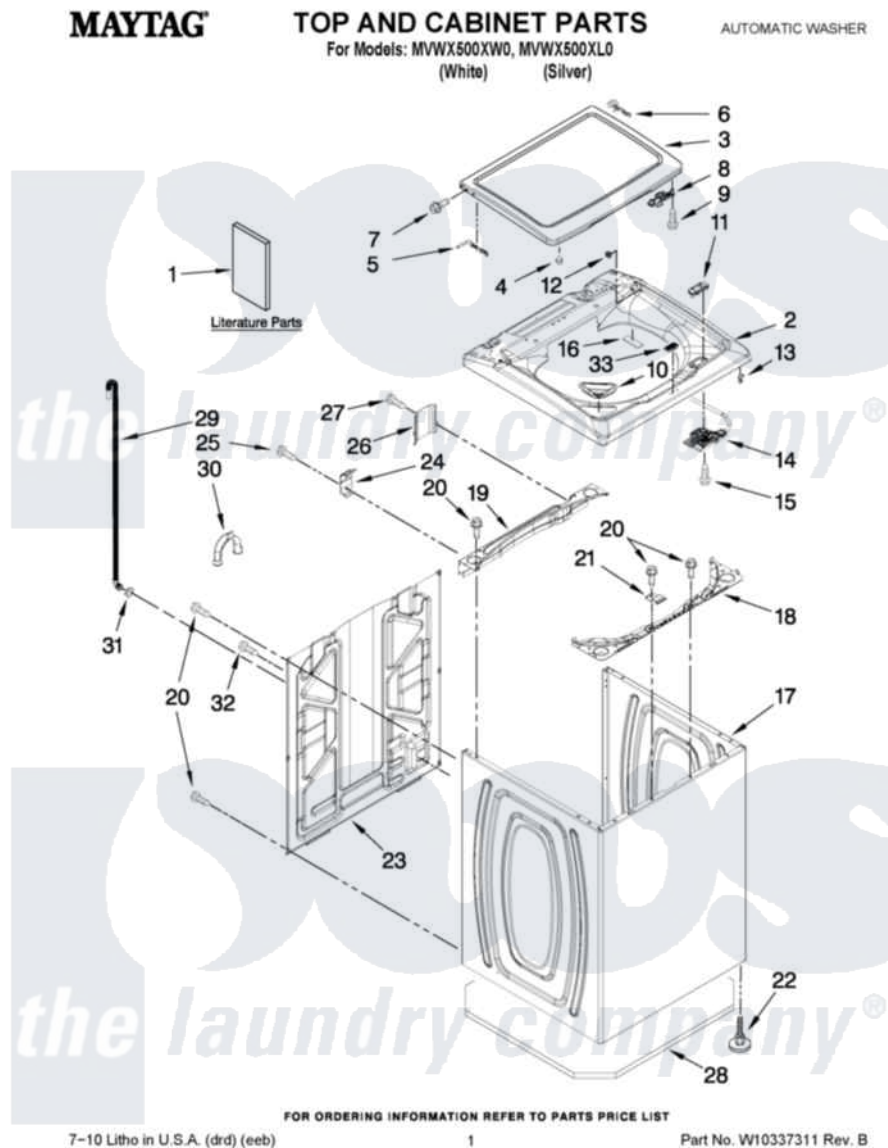

Maytag MVWX500XW0 01 - TOP AND CABINET PARTS

Maytag Residential Maytag MVWX500XW0 Washer Parts Parts Diagram 01 - TOP AND CABINET PARTS
 Click on the part number to view part

Item	Original Part Number	Replaced By	Status	Part Description
1	W10240509			Installation Instructions
"	W10240510		Not Available	INSTALLATION INSTRUCTIONS (SPANISH)
"	W10280467		Not Available	USE & CARE GUIDE
"	W10280504		Not Available	INSTRUCTIONS, SOUND SHIELD INSTALLATION
"	W10240504		Not Available	TECH SHEET IMPROVED WASH
"	W10280498		Not Available	QUICK START GUIDE
"	W10062924		Not Available	ENERGY GUIDE
2	W10238290			Top
"	W10268719			Top
3	W10270565			Lid
"	W10270567			Lid
4	9724509			Bumper, Lid
5	W10295775			Hinge, Wire
6	W10294031			Hinge Wire