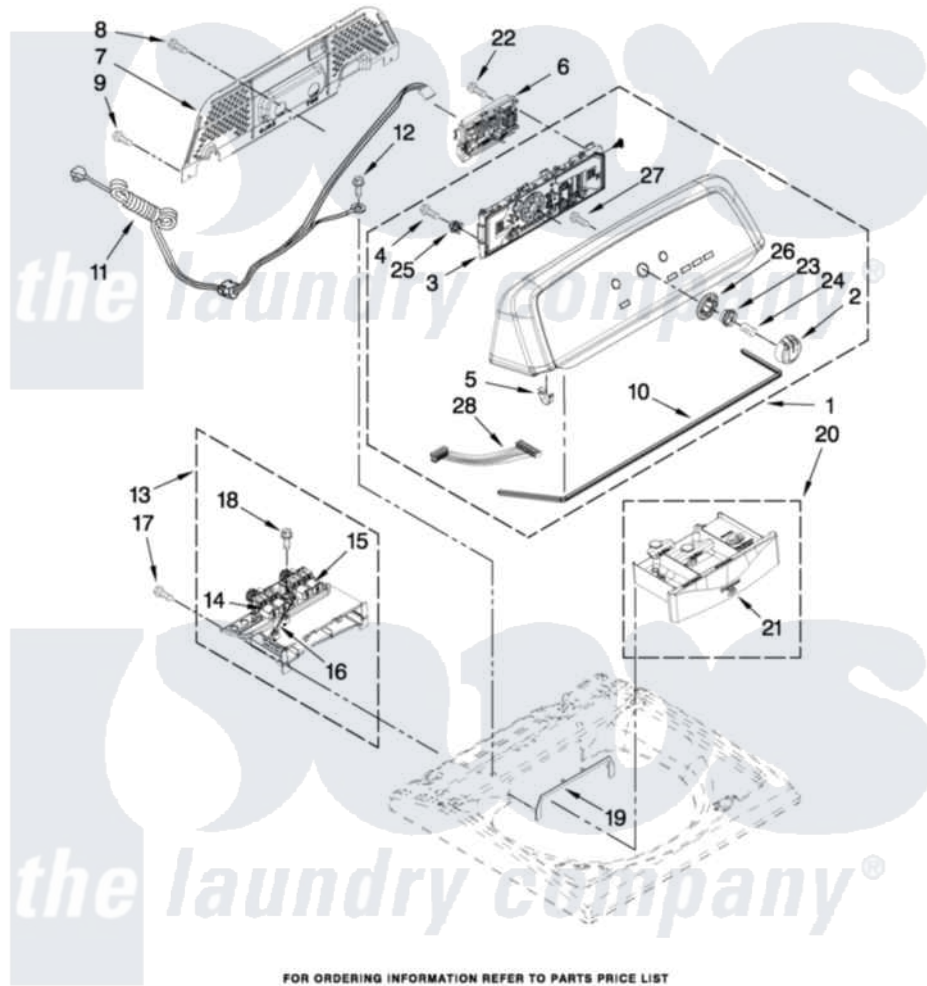

Maytag MVWX500XW0 02 - CONSOLE AND DISPENSER PARTS

CONSOLE AND DISPENSER PARTS

For Models: MVWX500XW0, MVWX500XL0
(White) (Silver)

W10337311

FOR ORDERING INFORMATION REFER TO PARTS PRICE LIST

3

Maytag [Residential Maytag MVWX500XW0 Washer Parts](#) Parts Diagram 02 - CONSOLE AND DISPENSER PARTS

[Click on the part number to view part](#)

Item	Original Part Number	Replaced By	Status	Part Description
1	W10272444			Console
"	W10293204			Console
2	W10251381			Knob, Control
"	W10251384			Knob, Control
3	W10272630			User Interface
4	W10219342			Screw, Baffle Mounting
5	8312709			Clip-Console
6	W10296020	W10393448		Control Unit Assembly, Machine And Motor
7	W10269597			Panel, Console Rear Cover
8	3390647	488729		Screw
9	1157158	489069		Xxscrew, 10-12 X 1/2
10	W10280079			Seal, Console
11	W10266797			Cord, Power
12	3400076			Screw, Bracket Mounting
13	W10240963	W10432327		Housing Assembly - Dispenser
14	W10240949			Valve, Cold Water Inlet

15	W10240948	Valve, Hot Water Inlet	
16	W10240967	Harness, Valve	
17	3400061	Screw, Dispenser Housing Mounting	
18	97787	W10109200	Screw, Baffle Mounting
19	W10240946	Bezel, Dispenser	
20	W10240960	Drawer, Dispenser Assembly	
21	W10287478	Handle, Dispenser Drawer Facia	
22	9740848	Screw, Mixing Valve Mounting	
23	W10326923	Spacer, Knob	
24	8536939	Clip, Knob	
25	W10274524	Tensioner, Facia	
26	W10305134	Bezel, Cycle Trim	
27	3196172	Screw, 6-19 X 3/8	
28	W10285493	Harness, User Interface	