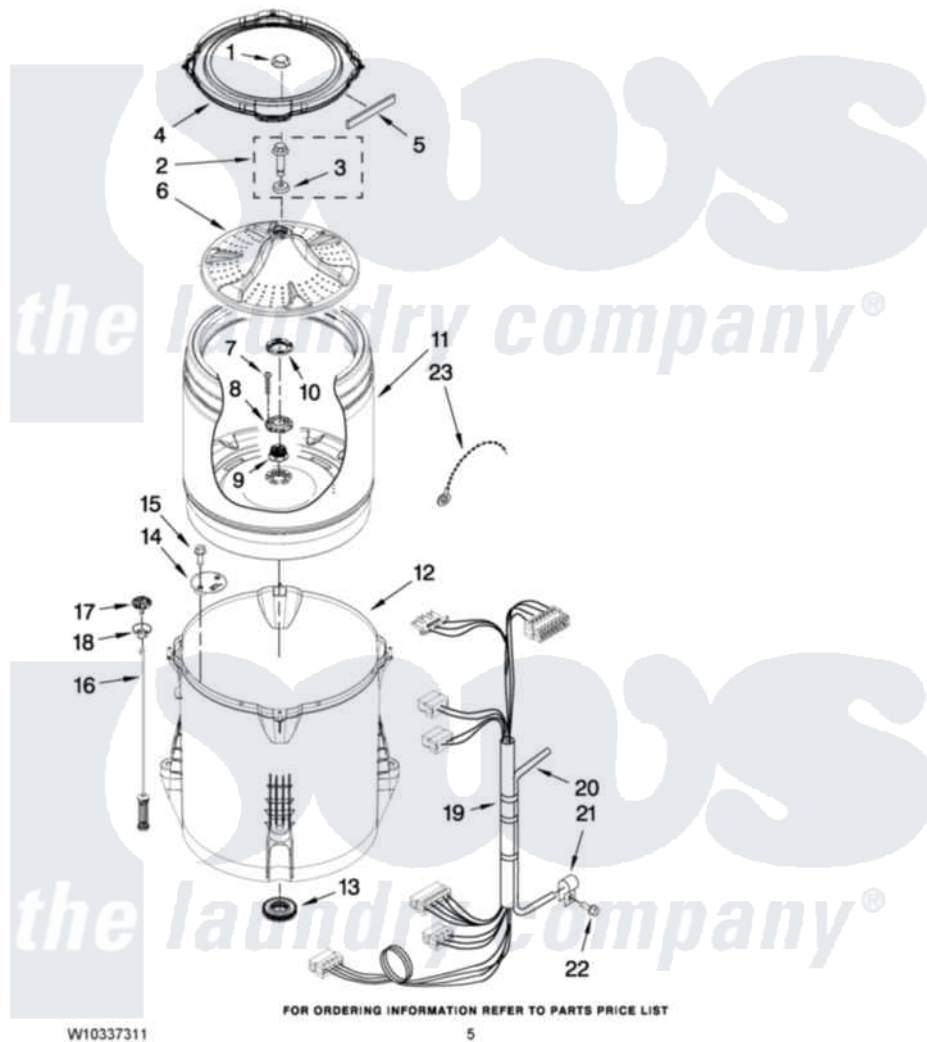

Maytag MVWX500XW0 03 - BASKET AND TUB PARTS

BASKET AND TUB PARTS

For Models: MVWX500XW0, MVWX500XL0
(White) (Silver)

Maytag Residential Maytag MVWX500XW0 Washer Parts Parts Diagram 03 - BASKET AND TUB PARTS
Click on the part number to view part

Item	Original Part Number	Replaced By	Status	Part Description
1	W10305251			Cap, Impeller
2	W10003790			Screw And Washer
3	3949550			Washer
4	W10215146			Tub Ring
5	W10205824			Absorber, Impact
6	W10215119			Impeller
7	8533953			Screw, 8-16 X 1.000
8	W10291415	W10324651		Hub
9	W10291416	W10324651		Hub
10	W10291417	W10324651		Hub
11	W10238268	W10324650		Basket
12	W10238301	W10324648		Tub-Outer
13	W10006371	W10324647		Seal-Tub
14	W10215093			Filter, Drain Pump
15	8533928			Screw, 8-18 X 3/4
16	W10257085	W10317709		Damper Assembly, Tub Suspension

17	W10215136	W10440729	Suspension
18	W10256551	W10440729	Suspension
19	W10252578	W10297443	Harness, Lower
20	W10312655	353244	Hose, Pressure Switch
21	W10005430		Clamp, Pressure Hose Retainer
22	8533943	W10109200	Screw, Baffle Mounting
23	3347868	W10339879	Tie, Cable