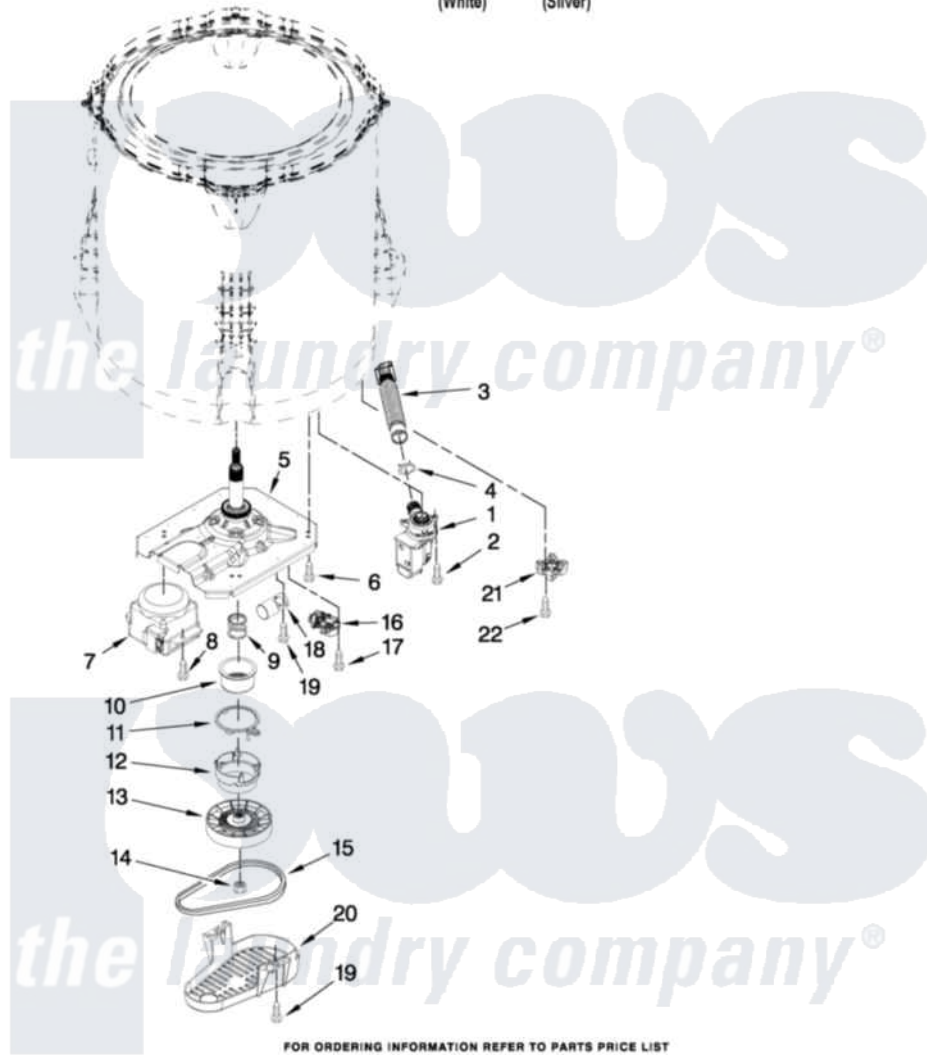

Maytag MVWX500XW0 04 - GEARCASE, MOTOR AND PUMP PARTS

GEARCASE, MOTOR AND PUMP PARTS

For Models: MVWX500XW0 (White) MVWX500XL0 (Silver)

FOR ORDERING INFORMATION REFER TO PARTS PRICE LIST

6

W10337311

Maytag Residential Maytag MVWX500XW0 Washer Parts Parts Diagram 04 - GEARCASE, MOTOR AND PUMP PARTS

Click on the part number to view part

Item	Original Part Number	Replaced By	Status	Part Description
1	W10276397			Pump Assembly, Drain
2	W10004910			Screw, 12-16 X 1-1/4
3	W10215091			Hose, Inner Drain Assembly
4	8317496	285655		Clamp, Hose
5	W10006401	W10330039		Gearcase
6	W10249633			Screw, 7.2-1.6 X 30
7	W10249628			Motor, Drive
8	W10094780	W10182109		Screw-Kit
9	W10326374	W10315818		Cam
10	W10006352	W10315818		Cam
11	W10006353	W10315818		Cam
12	W10006354	W10315818		Cam
13	W10006356			Pulley
14	W10163336			Nut, Pulley
16	W10006355			Actuator, Shift
17	9741052			Screw, 6-32 X 1.00

18	W10278117	Capacitor, Motor Run
19	357640	Screw And Washer
20	W10006383	Shield, Pulley Cover
21	W10238318	Counterweight
22	W10238319	Screw, 8-18 X 1.00