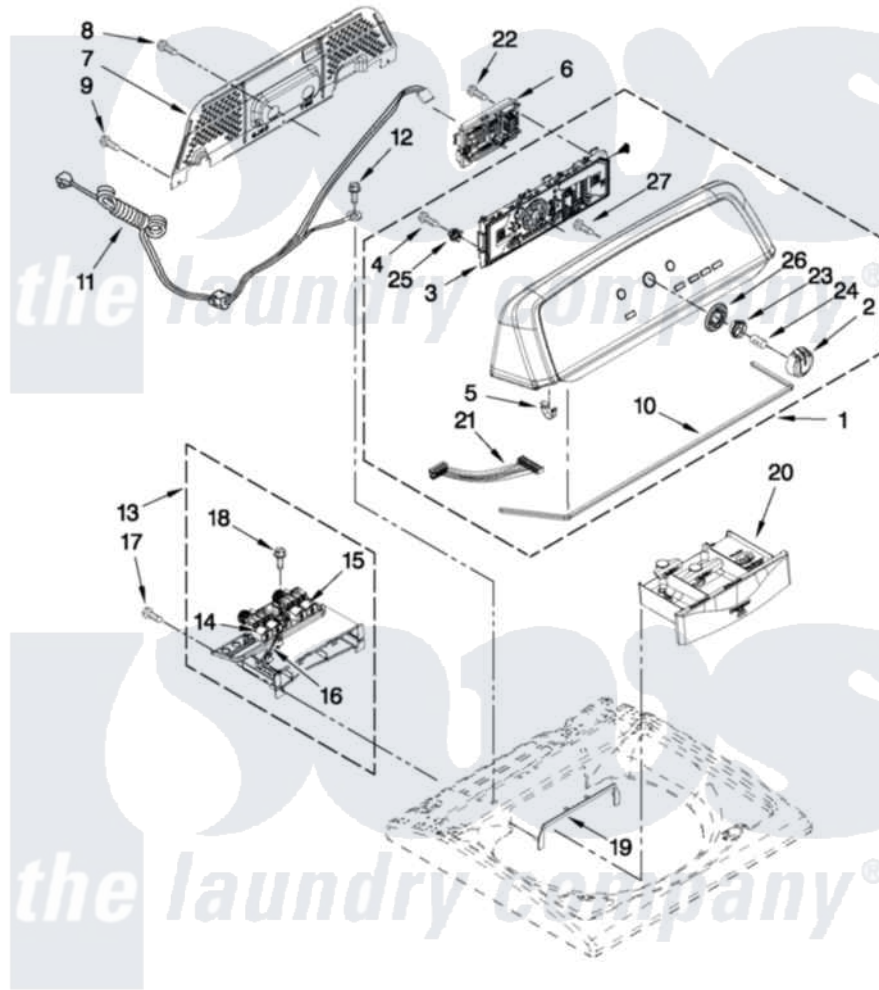

Maytag MVWX500XW1 02 - CONSOLE AND DISPENSER PARTS

CONSOLE AND DISPENSER PARTS

For Models: MVWX500XW1, MVWX500XL1
(White) (Silver)

FOR ORDERING INFORMATION REFER TO PARTS PRICE LIST

W10413280

3

Maytag [Residential Maytag MVWX500XW1 Washer Parts](#) Parts Diagram 02 - CONSOLE AND DISPENSER PARTS
Click on the part number to view part

Item	Original Part Number	Replaced By	Status	Part Description
1	W10272444			Console
"	W10293204			Console
2	W10251381			Knob, Control
"	W10251384			Knob, Control
3	W10272630			User Interface
4	W10219342			Screw, Baffle Mounting
5	8312709			Clip-Console
6	W10405815			Control Unit Assembly, Machine And Motor
7	W10269597			Panel, Console Rear Cover
8	3390647	488729		Screw
9	1157158	489069		Xxscrew, 10-12 X 1/2
10	W10280079			Seal, Console
11	W10266797			Cord, Power
12	3400076			Screw, Bracket Mounting
13	W10240963	W10432327		Housing Assembly - Dispenser
14	W10240949			Valve, Cold Water Inlet

15	W10240948	Valve, Hot Water Inlet	
16	W10240967	Harness, Valve	
17	3400061	Screw, Dispenser Housing Mounting	
18	97787	W10109200	Screw, Baffle Mounting
19	W10240946	Bezel, Dispenser	
20	W10240960	Drawer, Dispenser Assembly	
21	W10285493	Harness, User Interface	
22	9740848	Screw, Mixing Valve Mounting	
23	W10326923	Spacer, Knob	
24	8536939	Clip, Knob	
25	W10274524	Tensioner, Facia	
26	W10305134	Bezel, Cycle Trim	
27	3196172	Screw, 6-19 X 3/8	