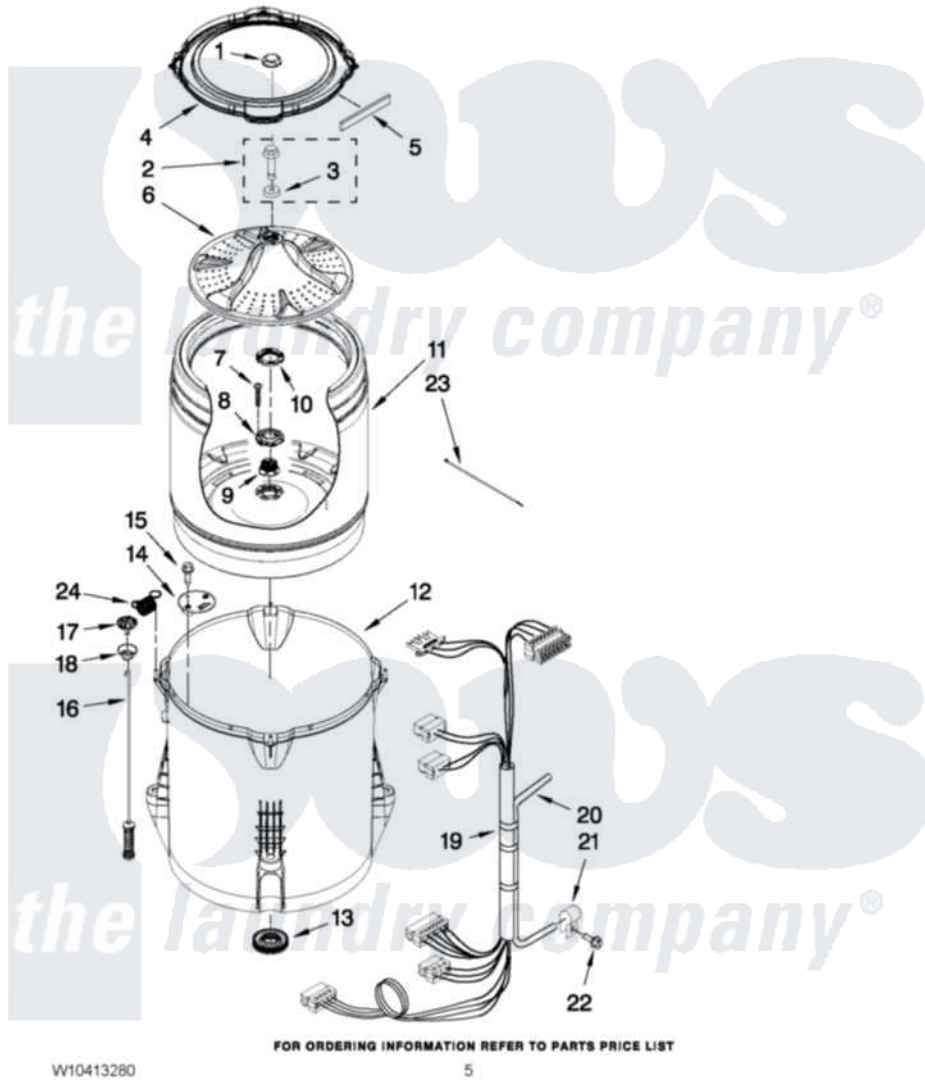

# Maytag MVWX500XW1 03 - BASKET AND TUB PARTS

## BASKET AND TUB PARTS

For Models: MVWX500XW1, MVWX500XL1  
(White) (Silver)

Maytag Residential Maytag MVWX500XW1 Washer Parts Parts Diagram 03 - BASKET AND TUB PARTS  
Click on the part number to view part

Item	Original Part Number	Replaced By	Status	Part Description
1	<a href="#">W10305251</a>			Cap, Impeller
2	<a href="#">W10003790</a>			Screw And Washer
3	<a href="#">3949550</a>			Washer
4	<a href="#">W10215146</a>			Tub Ring
5	<a href="#">W10205824</a>			Absorber, Impact
6	<a href="#">W10215119</a>			Impeller
7	<a href="#">8533953</a>			Screw, 8-16 X 1.000
8	W10291415	<a href="#">W10324651</a>		Hub
9	W10291416	<a href="#">W10324651</a>		Hub
10	W10291417	<a href="#">W10324651</a>		Hub
11	W10238268	<a href="#">W10324650</a>		Basket
12	W10238301	<a href="#">W10324648</a>		Tub-Outer
13	W10006371	<a href="#">W10324647</a>		Seal-Tub
14	<a href="#">W10215093</a>			Filter, Drain Pump
15	<a href="#">8533928</a>			Screw, 8-18 X 3/4
16	W10257085	<a href="#">W10317709</a>		Damper Assembly, Tub Suspension

17	W10215136	<a href="#">W10440729</a>	Suspension
18	W10256551	<a href="#">W10440729</a>	Suspension
19	W10328392	<a href="#">W10297443</a>	Harness, Lower
20	8572540	<a href="#">353244</a>	Hose, Pressure Switch
21	<a href="#">W10005430</a>		Clamp, Pressure Hose Retainer
22	8533943	<a href="#">W10109200</a>	Screw, Baffle Mounting
23	<a href="#">W10339879</a>		Tie, Cable
24	W10348658	<a href="#">W10400895</a>	Spring