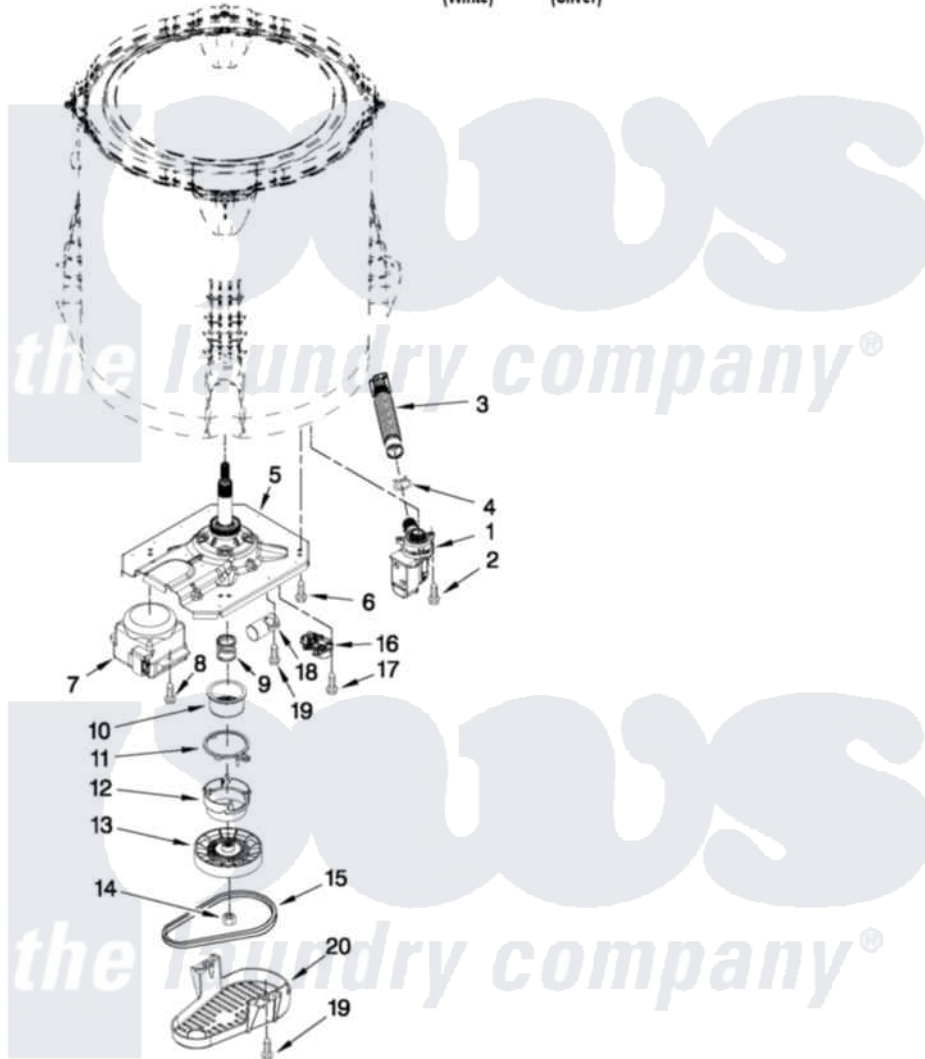

Maytag MVWX500XW1 04 - GEARCASE, MOTOR AND PUMP PARTS

GEARCASE, MOTOR AND PUMP PARTS

For Models: MVWX500XW1, MVWX500XL1
(White) (Silver)

FOR ORDERING INFORMATION REFER TO PARTS PRICE LIST

6

W10413280

Maytag [Residential Maytag MVWX500XW1 Washer Parts](#) Parts Diagram 04 - GEARCASE, MOTOR AND PUMP PARTS

[Click on the part number to view part](#)

Item	Original Part Number	Replaced By	Status	Part Description
1	W10276397			Pump Assembly, Drain
2	W10004910			Screw, 12-16 X 1-1/4
3	W10215091			Hose, Inner Drain Assembly
4	8317496	285655		Clamp, Hose
5	W10006401	W10330039		Gearcase
6	W10249633			Screw, 7.2-1.6 X 30
7	W10249628			Motor, Drive
8	W10094780	W10182109		Screw-Kit
9	W10326374	W10315818		Cam
10	W10006352	W10315818		Cam
11	W10006353	W10315818		Cam
12	W10006354	W10315818		Cam
13	W10006356			Pulley
14	W10163336			Nut, Pulley
15	W10006384			Belt, Drive
16	W10006355			Actuator, Shift

17	9741052	Screw, 6-32 X 1.00
18	W10278117	Capacitor, Motor Run
19	357640	Screw And Washer
20	W10006383	Shield, Pulley Cover