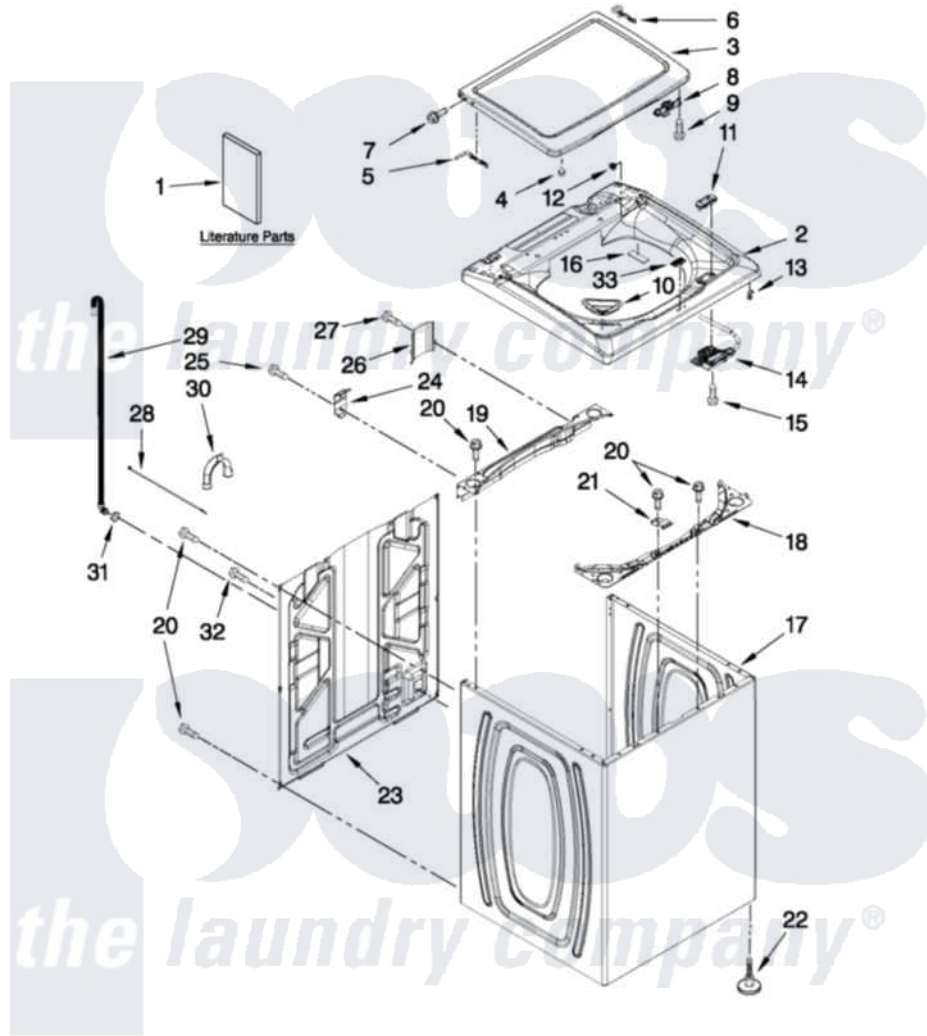

# Maytag MVWX5SPA0 01 - TOP AND CABINET PARTS

**MAYTAG**

## TOP AND CABINET PARTS

AUTOMATIC WASHER

For Model: MVWX5SPA0  
(White)

FOR ORDERING INFORMATION REFER TO PARTS PRICE LIST

5-12 Litho in U.S.A. (JLP) (psw)

1

Part No. W10508345 Rev. A

Maytag [Residential Maytag MVWX5SPA0 Washer Parts](#) Parts Diagram 01 - TOP AND CABINET PARTS