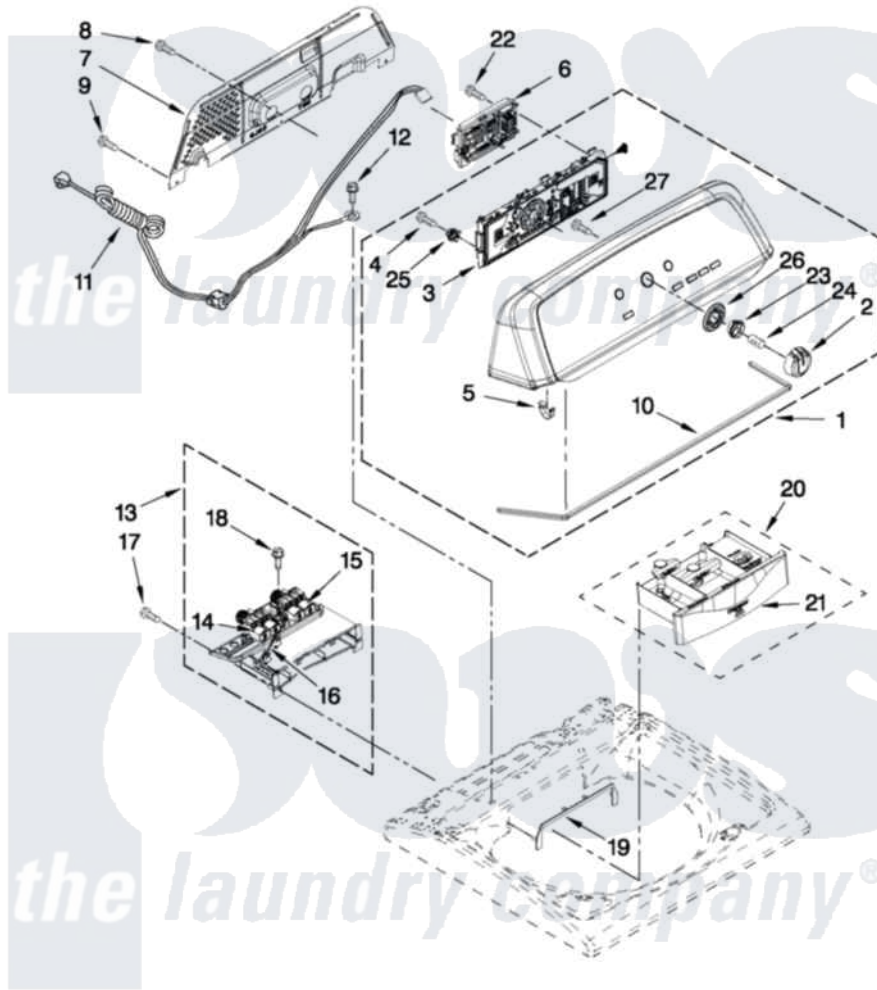

Maytag MVWX5SPA0 02 - CONSOLE AND DISPENSER PARTS

CONSOLE AND DISPENSER PARTS

For Model: MVWX5SPA0
(White)

FOR ORDERING INFORMATION REFER TO PARTS PRICE LIST

W10508345

3

Maytag [Residential Maytag MVWX5SPA0 Washer Parts](#) Parts Diagram 02 - CONSOLE AND DISPENSER PARTS
Click on the part number to view part

Item	Original Part Number	Replaced By	Status	Part Description
1	W10486830			Console
2	W10251381			Knob, Control
3	W10272630			User Interface
4	W10219342			Screw, Baffle Mounting
5	8312709			Clip-Console
6	W10480127			Control Unit Assembly, Machine And Motor
7	W10420984			Panel, Console Rear Cover
8	3390647	488729		Screw
9	1157158	489069		Xxscrew, 10-12 X 1/2
10	W10280079			Seal, Console
11	W10266797			Cord, Power
12	3400076			Screw, Bracket Mounting
13	W10432327			Housing Assembly - Dispenser
14	W10240949			Valve, Cold Water Inlet
15	W10240948			Valve, Hot Water Inlet
16	W10343675	W10240967		Harness, Valve

17	3400061		Screw, Dispenser Housing Mounting
18	97787	W10109200	Screw, Baffle Mounting
19	W10240946		Bezel, Dispenser
20	W10240960		Drawer, Dispenser Assembly
21	W10287478		Handle, Dispenser Drawer Facia
22	9740848		Screw, Mixing Valve Mounting
23	W10326923		Spacer, Knob
24	8536939		Clip, Knob
25	W10274524		Tensioner, Facia
26	W10305134		Bezel, Cycle Trim
27	3196172		Screw, 6-19 X 3/8